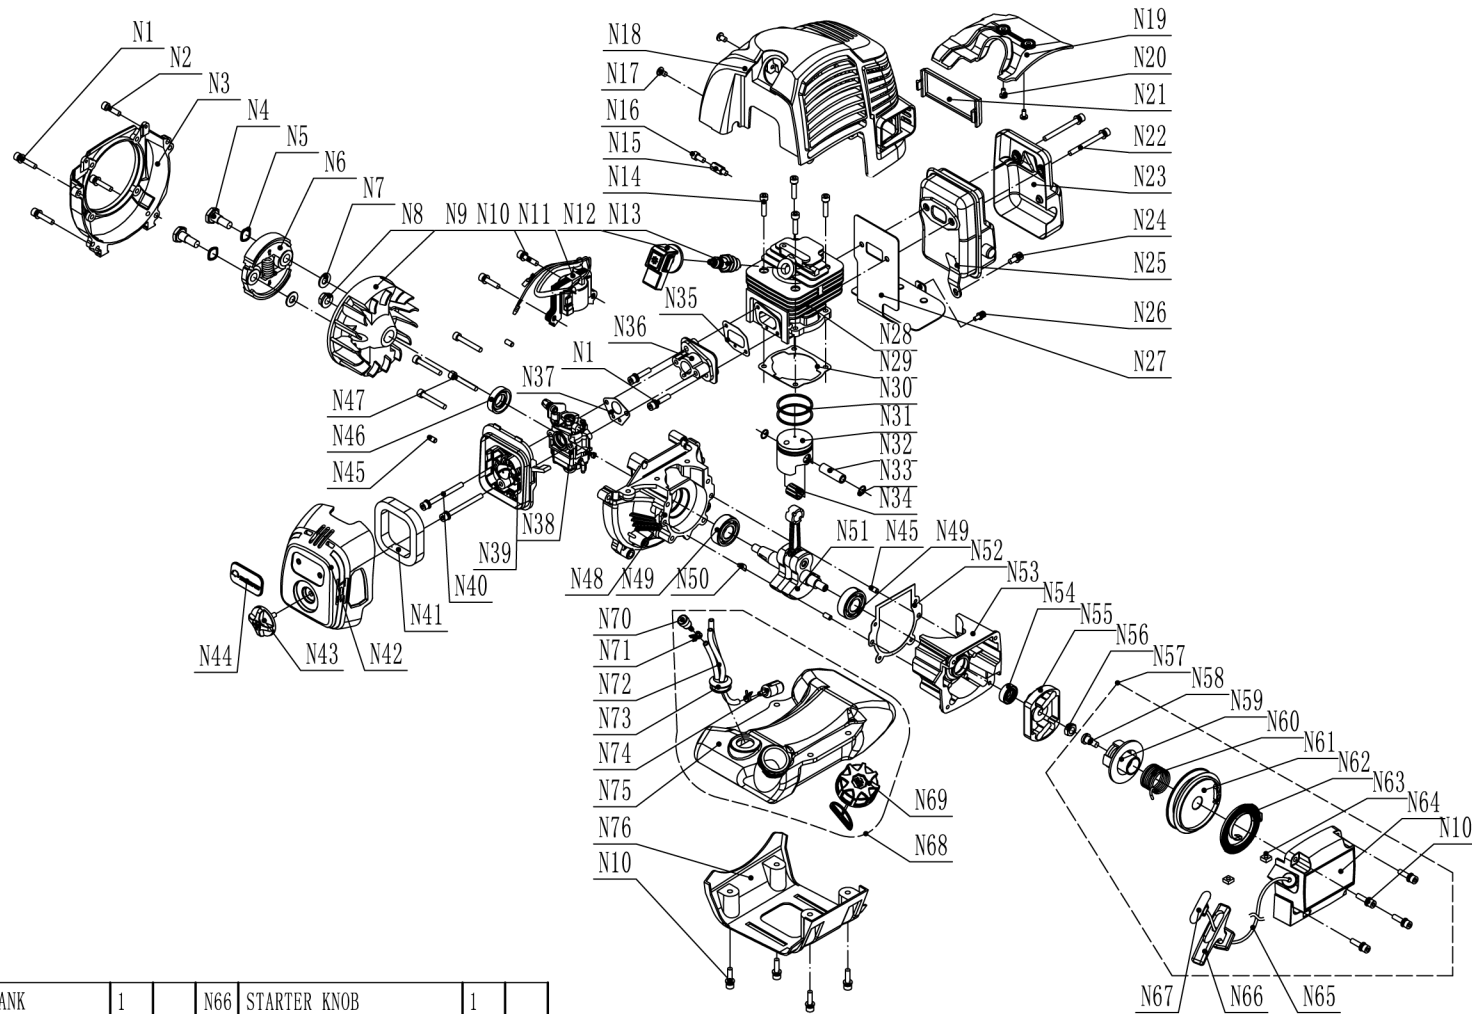

VeGA WBC 520 2018

No.	ID Zboží	Název
1	50WBC520V001	BYLON HEAD
2	50WBC520V002	DOWN PRESSING COVER
3	50WBC520V003	M5x14 SCREW
4	50WBC520V004	DABRIS PROTECTOR
5	50WBC520V005	GEAR ASSY (26)
6	50WBC520V006	M5x12 SREW
7	50WBC520V007	M5x25 SCREW
8	50WBC520V008	M5x20 SCREW
9	50WBC520V009	KNIFE 40x20x36
10	50WBC520V010	LOCKNUT M5
11	50WBC520V011	TRANSMISSION SHAFT (8x385)
12	50WBC520V012	SHAFT SLEEVES (8x22x20)
13	50WBC520V013	SHAFT TUBE (26x360)
14	50WBC520V014	M6x35 SCREW
15	50WBC520V015	
16	50WBC520V016	LOCKNUT 12
17	50WBC520V017	WASHER 12 (13x32x2)
18	50WBC520V018	BEARING 6001-2Z (12x28x8)
19	50WBC520V019	WHEELS (310)
20	50WBC520V020	BEARING RING 12
21	50WBC520V021	BODY FRAME
22	50WBC520V022	M6x30 SCREW
23	50WBC520V023	HOUSING ASSY (26)
24	50WBC520V024	1E43F ENGINE
25	50WBC520V025	PIPE 5.2x8x10
26	50WBC520V026	DUSTPROOF COVER
27	50WBC520V027	OIL CONTROL ASSY
28	50WBC520V028	LOCKNUT M6
29	50WBC520V029	M6x40 SCREW
30	50WBC520V030	KNOB M 8x40
31	50WBC520V031	LOWER CONNECTING POLE
32	50WBC520V032	MIDDLE CONNNECTING POLE
33	50WBC520V033	UPPER CONNNECTING POLE
34	50WBC520V034	LEFT HANDLE COVER
35	50WBC520V035	PROTECTOR PRESSING COVER
36	50WBC520V036	NUT

No.	ID Zboží	Název
N50	50BC525M50	Woodruff key
N51	50BC525M51	Crankshaft
N52	50BC525M52	Gasket, crankcase
N53	50BC525M53	Right crankcase
N54	50BC525M54	Oil seal 12x22x7
N55	50BC525M55	Pullet
N56	50BC525M56	Nut M8
N57	50BC525M57	Starter ass'y
N58	50BC525M58	Screw
N59	50BC525M59	Ratchet
N60	50BC525M60	Torsion spring
N61	50BC525M61	Reel
N62	50BC525M62	Spring
N63	50BC525M63	Nut
N64	50BC525M64	Starter
N65	50BC525M65	Starter rope
N66	50BC525M66	Starter knob
N67	50BC525M67	Collar
N68	50BC525M68	Fuel tank ass'y
N69	50BC525M69	Cap
N70	50BC525M70	Equilibrator
N71	50BC525M71	Clip
N72	50BC525M72	Fuel pipe
N73	50BC525M73	Pipe set
N74	50BC525M74	Fuel filter
N75	50BC525M75	Tank
N76	50BC525M76	Branket, tank