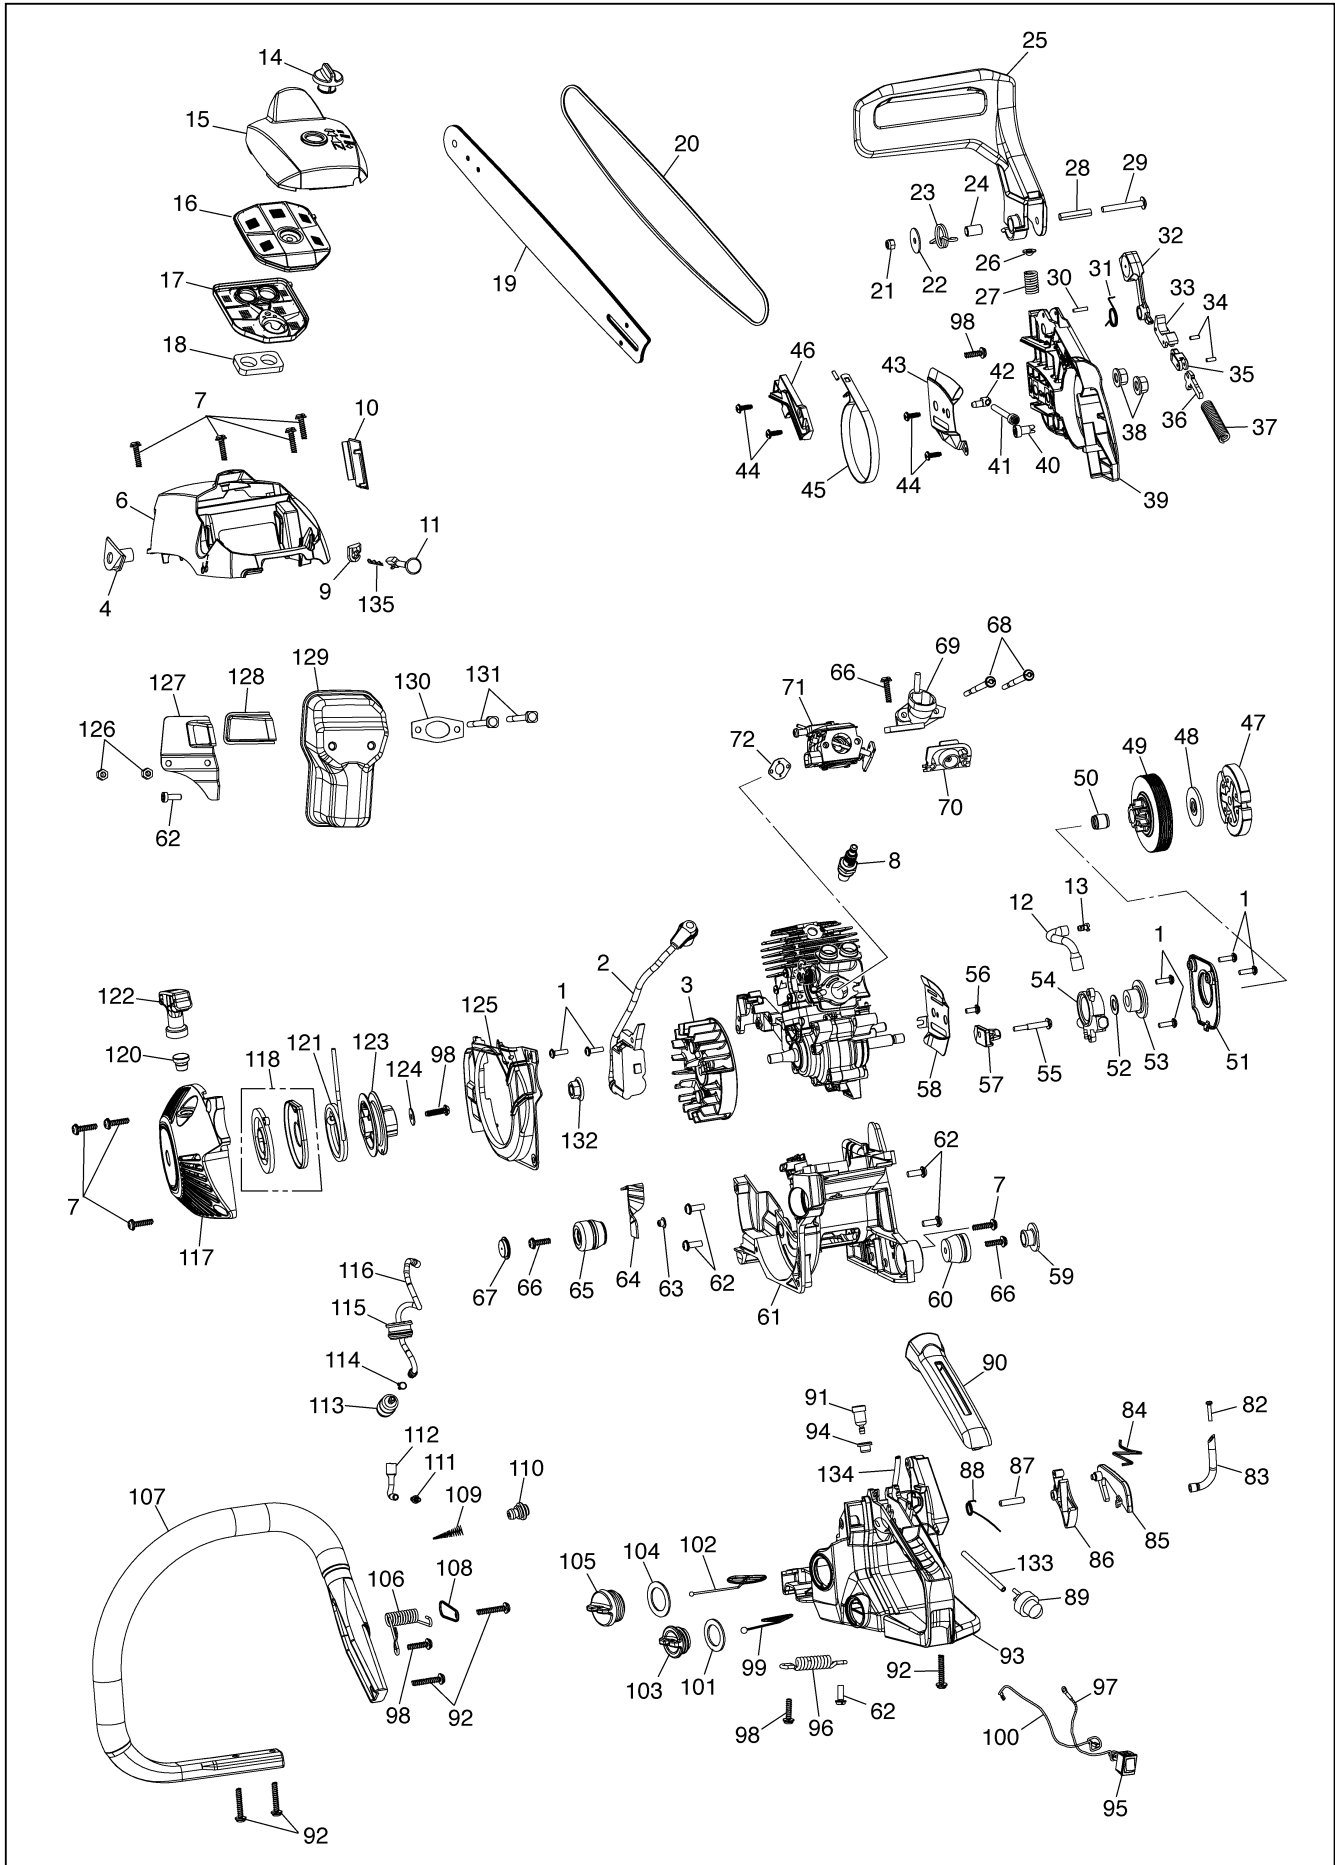

GZ400

Fig.2 POWER UNIT

Fig.2 POWER UNIT

Key#	PART NUMBER	DESCRIPTION	Q'TY /UNIT	NOTE	Key#	PART NUMBER	DESCRIPTION	Q'TY /UNIT	NOTE
1	TT6609-16002	SCREW, T20, M4x0.7x14	6		67	TT5184-35001	CAP, DAMPER /BLACK	1	
2	TT3085-38004	COIL ASSY	1		68	TT6609-21001	BOLT, CARBURETOR,T25, M4x70	2	
3	TT3085-37001	ROTOR COMP.	1		69	TT5184-65001	INTAKE MANIFOLD	1	
4	TT5184-27001	GROMMET, IDLE ADJUST /BLACK	1		70	TT5184-17001	GROMMET, THROTTLE ROD /BLACK	1	
6	TT5187-14002	CYLINDER COVER	1		71	TT3085-45001	CARBURETOR ASSY	1	
7	TT6609-18001	SCREW, T25,5-14x19	8		72	TT9013-79001	CARBURETOR GASKET	1	
8	3699-91809	SPARK PLUG	1		82	TT6609-19001	SCREW FOR OIL BREATHER, 4-18x16	1	
9	TT5184-16001	GROMMET, CHOKE ROD /BLACK	1		83	TT5706-58001	PIPE, BREATHER	1	
10	TT5184-26001	CAP	1		84	TT6382-95001	ROD, THROTTLE	1	
11	TT5184-15002	CHOKE ROD	1		85	TT5184-28002	ARM SAFTEY LOCK	1	
12	TT5706-57001	PIPE (BLACK)	1		86	TT5184-66002	LEVER, THROTTLE	1	
13	TT5184-11001	PIN FOR PIPE OUT COMP.	1		87	TT6382-96001	SPRING PIN	1	
14	TT5184-19002	KNOB, COVER	1		88	TT6783-25001	SPRING, THROTTLE	1	
15	TT5187-15002	CLEANER COVER	1		89	2850-81900	PRIMER ASSY	1	
16	TT5184-23001	UPPER CLEANER /NATURAL	1		90	TT5184-29001	COVER GRIP	1	
17	TT5184-21001	LOWER CLEANER /NATURAL	1		91	TT3088-51001	BREATHER ASSY FOR FUEL	1	
18	TT5614-22001	SEAL FOR CLEANER ASSY	1		92	TT6609-18002	SCREW, T25,5-14x27	5	
19	TT6712-41013	BAR 16-10-NI- MHC CARLTON	1		93	TT3085-50001	HANDLE COMP	1	
20	TT9013-83002	CHAIN, N1C-BL-M-57E-SKB CARLTON	1		94	TT5614-25001	GROMMET FOR BREATHER	1	
21	TT6783-35001	NUT, M5	1		95	TT7606-79001	STOP SWITCH ASSY	1	
22	TT6783-34001	WASHER	1		96	TT6783-21001	SPRING F, DAMPER	1	
23	TT6783-28001	SPRING, RETURN	1		97	TT2907-31001	CORD, EARTH /BLACK	1	
24	TT5184-50001	SPACER FOR CLUTCH COVER	1		98	TT6609-18004	SCREW, T25,5-14x19	4	
25	TT5185-94001	FRONT GUARD	1		99	TT5184-73001	STOPPER FOR CAP ASSY	1	
26	TT6383-01001	STOPPER PLATE	1		100	TT2907-32001	CORD/RED	1	
27	TT6783-30001	SPRING, STOPPER	1		101	TT5614-24001	GASKET FOR CAP ASSY	1	
28	TT6382-99001	SPACER FOR GUARD	1		102	TT5184-31001	STOPPER FOR TANK	1	
29	TT6609-32001	SCREW, T25,M5x0.8x40	1		103	TT5184-32001	CAP BODY FOR CAP ASSY	1	
30	TT6783-37001	ROLLER	1		104	TT5614-23001	GASKET FOR TANK CAP	1	
31	TT6783-29001	SPRING, STOPPER	1		105	TT5184-30003	CAP TANK	1	
32	TT5184-51001	WEIGHT, ARM	1		106	TT6783-22001	SPRING R, DAMPER	1	
33	TT5184-53001	LEVER, BRAKE	1		107	TT5186-91001	LEFT HANDLE	1	
34	TT6783-36001	ROLLER	3		108	TT6783-32001	DAMPER PLATE	1	
35	TT5184-54001	YORK	1		109	TT6784-07001	CONE SPRING	1	
36	TT6383-02001	ARM, SLIDE	1		110	TT5614-21001	GROMMET FOR OIL FILTER	1	
37	TT6783-38001	SPRING, BRAKE	1		111	TT5184-13001	JOINT FOR PIPE IN COMP	1	
38	TT6783-39001	NUT, M8x1.25	2		112	TT5614-49001	OIL PIPE, IN	1	
39	TT5184-47003	CHAIN COVER	1		113	TT3007-59003	FILTER FUEL	1	
40	TT6106-24001	GEAR	1		114	TT6906-99001	CLIP FUEL PIPE	1	
41	TT6106-23001	SCREW, ADJUST	1		115	TT5614-29001	GROMMET PIPE	1	
42	TT6783-27001	NUT, ADJUST	1		116	TT5705-74005	RUBBER TUBING	1	
43	TT6382-98001	PLATE FOR GUIDE	1		117	TT5184-36004	RECOIL CASE	1	
44	TT6609-22001	SCREW, T20,4-18x10	4		118	TT3085-43001	STARTING SPRING ASSY	1	
45	TT6383-03001	BAND, BRAKE	1		120	TT5184-37002	GUIDE FOR RECOIL STARTER	1	
46	TT5184-55001	SPRING COVER	1		121	TT9013-77001	ROPE	1	
47	TT3085-36001	CLUTCH ASSY	1		122	TT5185-10002	KNOB	1	
48	TT6783-13001	PLATE	1		123	TT5184-38001	REEL	1	
49	TT3085-40001	DRUM 3/8-6 TEETH	1		124	TT6783-33001	WASHER FOR RECOIL STARTER	1	
50	TT6783-17001	BEARING FOR CLUTCH DRUM	1		125	TT5184-40001	COVER, FAN	1	
51	TT5184-14001	OIL PUMP COVER /BLACK	1		126	TT6783-11001	MUFFLER NUT, M5x0.8	2	
52	TT6382-89001	WASHER,PUMP WORM	1		127	TT6382-93001	STAY	1	
53	TT5184-58001	WORM, OIL PUMP ASSY	1		128	TT6382-92001	ARRESTER	1	
54	TT3085-51001	OIL PUMP BODY ASSY	1		129	TT3085-39001	MUFFLER ASSY	1	
55	TT6609-31001	SCREW FOR CATCHER,T25,M5x0.8	1		130	TT9013-80001	MUFFLER GASKET	1	
56	TT6609-16001	SCREW,M4x0.7x10	1		131	TT6609-15001	MUFFLER BOLT, T25,M5x0.8	2	
57	TT5184-12001	CATCHER, CHAIN /BLACK	1		132	TT6783-12001	NUT, M8x1.0	1	
58	TT6383-09001	CHAIN GUIDE PLATE	1		133	TT5702-47010	RUBBER TURBING (TO CARB)	1	
59	TT5184-34001	CAP(T), DAMPER /BLACK	1		134	TT5702-47009	RUBBER TURBING (FUEL TANK)	1	
60	TT5614-26001	DAMPER	1		135	TT6310-34001	PIN HAIR	1	
61	TT5184-42003	CASE ENGINE	1		136	TT6310-55003	WRENCH (not shown in the exploded view)	1	
62	TT6609-17001	SCREW, T25,M5x0.8x14	6						
63	TT6783-20001	EYELET	1						
64	TT9013-76001	STOPPER	1						
65	TT5614-28001	DAMPER COMP	1						
66	TT6609-18003	SCREW, T25,5-14x16	3						