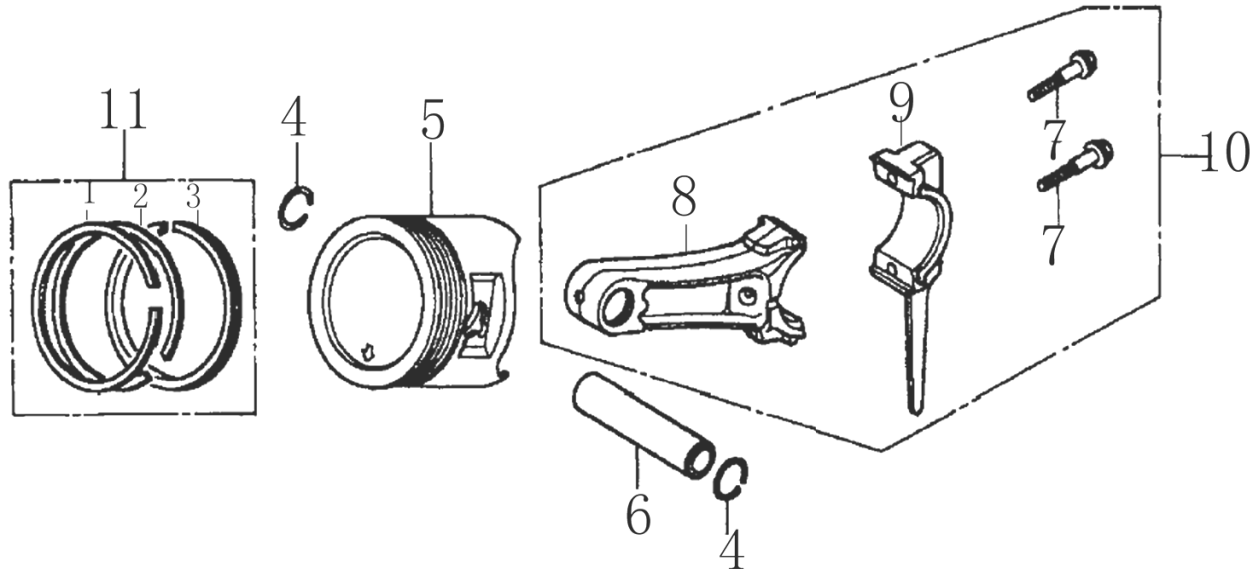

Piston Connecting Rod Assy. 5

No.	Part No.	English	5. 5HP	6. 5HP	No.	Part No.	English	5. 5HP	6. 5HP
1	13103-KB01-0000	FIRST RING SET, PISTON	1	1					
2	13104-KB01-0000	SECOND RING SET, PISTON	1	1					
3	13120-KB01-0000	OIL RING SET, PISTON	1	1					
4	13105-KB01-0000	CLIP, PISTON PIN, 18MM	2	2					
5	13101-KB01-0000	PISTON	1	-					
	13101-LB16-0000	PISTON	-	1					
6	13102-KB01-0000	PIN, PISTON	1	1					
7	13215-KB01-0000	BOLT, CONNECTING ROD	2	2					
8	13204-KB01-0000	CONNECTING ROD	1	1					
9	13214-KB01-0000	CONNECTING ROD COVER	1	1					
10	13220-KB01-0000	CONNECTING ROD COMP	1	1					
11	1310A-KB01-0000	RING SET COMP, PISTON	1	1