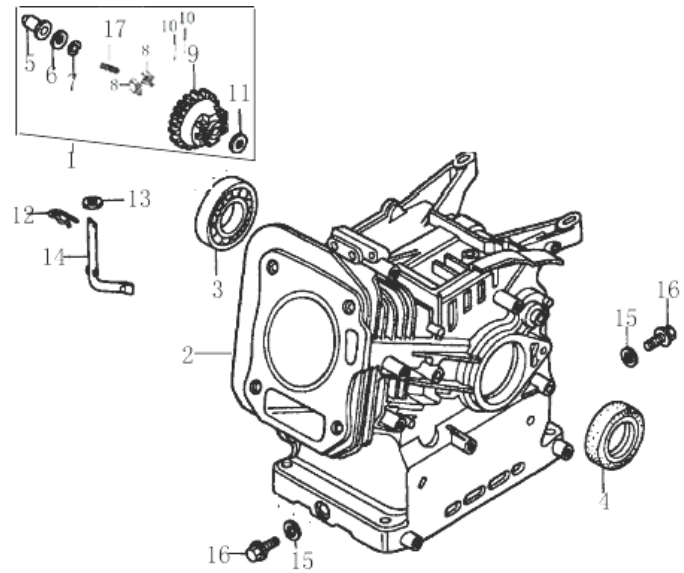

No.	Part No.	English	5.5HP	6.5HP	No.	Part No.	English	5.5HP	6.5HP
1	24620-KB01-0000	GOVERNOR GEAR KIT	1	1	12	24606-KB01-0000	PIN, LOCK	1	1
2	12007-KB01-0100	CRANKCASE COMP.	1	-	13	90101-10052000190	O-RING	1	1
	12007-LB16-0100	CRANKCASE COMP.	-	1	14	24605-KB01-0000	GOVERNOR ARM	1	1
3	92102-0000006205	RADIAL BALL BEARING (6205)	1	1	15	91302-91001516000	WASHER. 10×16×1.5	2	2
4	T1105025004125600	OIL SEAL, 25×41.25×6	1	1	16	91103-KB01-0000	BOLT, DRAIN PLUG	2	2
5	24622-KB01-0000	SLIDER, GOVERNOR	1	1	17	24621-KB01-0000	SHAFT	1	1
6	24628-KB01-0000	WASHER	1	1					
7	24623-KB01-0000	CLIP, GOVERNOR HOLDER	1	1					
8	24624-KB01-0000	WEIGHT, GOVERNOR	2	2					
9	24626-KB01-0000	SLAVE GEAR ,GOVERNOR	1	1					
10	24625-KB01-0000	PIN, GOVERNOR WEIGHT	2	2					
11	24628-KB01-0000	WASHER	1	1