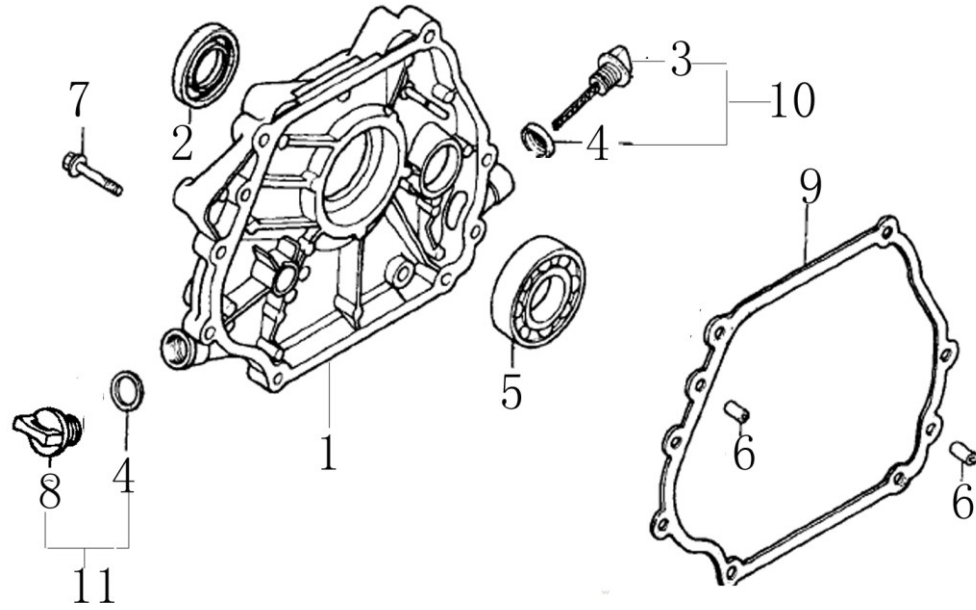

Crankcase Comp. 2

No.	Part No.	English	5. 5HP	6. 5HP	No.	Part No.	English	5. 5HP	6. 5HP
1	24620-KB01-0000	GOVERNOR KIT	1	1	12	24606-KB01-0000	PIN, LOCK	1	1
2	12007-KB01-0000	CRANKCASE COMP.	1	-	13	90101-10052000190	O-RING	1	1
	12007-LB16-0000	CRANKCASE COMP.	-	1	14	24605-KB01-0000	GOVERNOR ARM SHAFT	1	1
3	87400-KB01-0100	OIL SENSOR	1	1	15	92102-00000006205	RADIAL BALL BEARING (6205)	1	1
4	87420-KB01-0000	AMPLIFIER	1	1	16	90101-10090000180	O-RING, 9MM	1	1
5	24622-KB01-0000	SLIDER, GOVERNOR	1	1	17	B061770110000060B	NUT, FLANGE, 10MM	1	1
6	24628-KB01-0000	WASHER	1	1	18	B057890006001670B	BOLT, FLANGE, 6×16	2	2
7	24623-KB01-0000	CLIP, GOVERNOR HOLDER	1	1	19	T1105025004125600	OIL SEAL, 25×41.25×6	1	1
8	24624-KB01-0000	WEIGHT, GOVERNOR	2	2	20	91103-KB01-0000	BOLT, DRAIN PLUG	2	2
9	24626-KB01-0000	SLAVE GEAR GOVERNOR	1	1	21	91302-91001516000	WASHER. 10×16×1.5	2	2
10	24625-KB01-0000	PIN, GOVERNOR WEIGHT	2	2	22	24621-KB01-0000	SHAFT	1	1
11	24628-KB01-0000	WASHER	1	1					

left Crankcase Cover 4

No.	Part No.	English	5.5HP	6.5HP	No.	Part No.	English	5.5HP	6.5HP
1	12301-KB01-0000	COVER COMP, LEFT CRANKCASE	1	1					
2	T1105025004125600	OIL SEAL, 25×41.25×6	1	1					
3	14312-KB01-0000	DIPSTICK	1	1					
4	14303-KB01-0000	O-RING	1	1					
5	92102-00000006205	BEARING, 6205	1	1					
6	91521-08001400000	PIN, DOWEL, 8×14	2	2					
7	B057890008003270B	BOLT, FLANGE, 8×32	6	6					
8	14315-KB01-0000	OIL FILLER PLUG	1	1					
9	90208-KB01-0000	GASKET, CASE COVER	1	1					
10	14301-KB01-0000	DIPSTICK COMP	1	1					
11	14311-KB01-0000	OIL FILLER PLUG COMP	1	1					