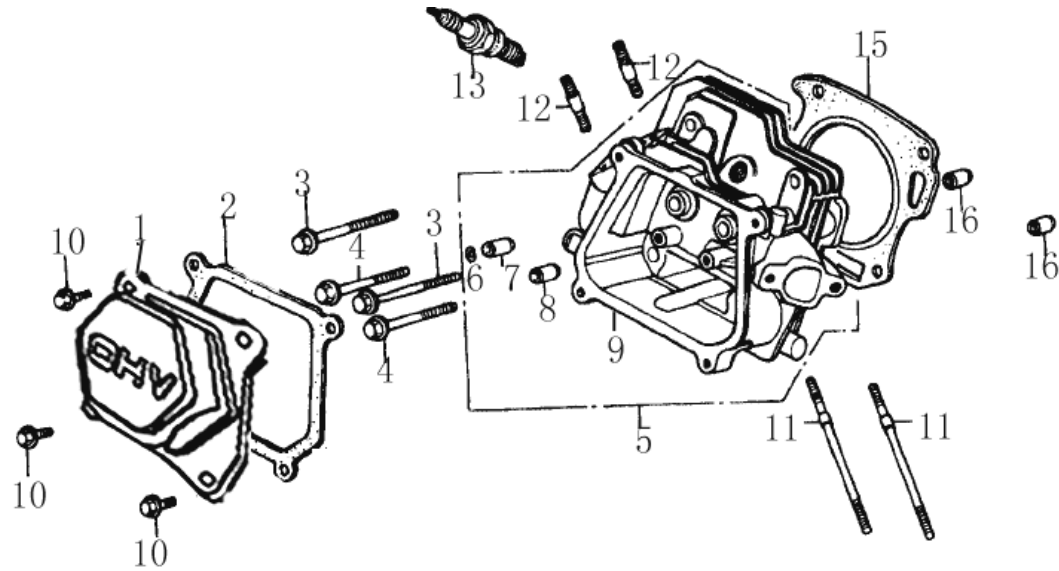

Cylinder Head 1

No.	Part No.	English	5.5HP	6.5HP	No.	Part No.	English	5.5HP	6.5HP
1	11221-KB01-0700	COVER COMP, HEAD	1	1	12	91138-KB03-0000	BOLT, STUD, 8×34	2	2
2	90229-KB01-0100	GASKET, HEAD COVER	1	1	13	81300-KB01-0000	PLUG, SPARK	1	1
3	B057890008005570B	BOLT, FLANGE, 8×55	2	2	14	18007-KB01-0000	GASKET, MUFFLER	1	1
4	B057890008005570N	BOLT, FLANGE, 8×55	2	2	15	9022B-KB01-0000	GASKET, CYLINDER HEAD	1	-
5	1122B-KB01-0000	CYLINDER HEAD COMP	1	-		9022B-LB16-0000	GASKET, CYLINDER HEAD	-	1
	1122B-LB16-0000	CYLINDER HEAD COMP	-	1	16	91521-10001600000	PIN, DOWEL, 10×16	2	2
6	B000930006000000B	CLIP, VALVE GUIDE	1	1					
7	11247-KB01-0000	GUIDE, EX. VALVE	1	1					
8	11246-KB01-0000	GUIDE, IN. VALVE	1	1					
9	11245-KB01-0000	CYLINDER HEAD	1	1					
10	B057890006001470B	BOLT, FLANGE, 6×14	4	4					
11	91127-KB01-0000	BOLT, STUD, 6×113	2	2