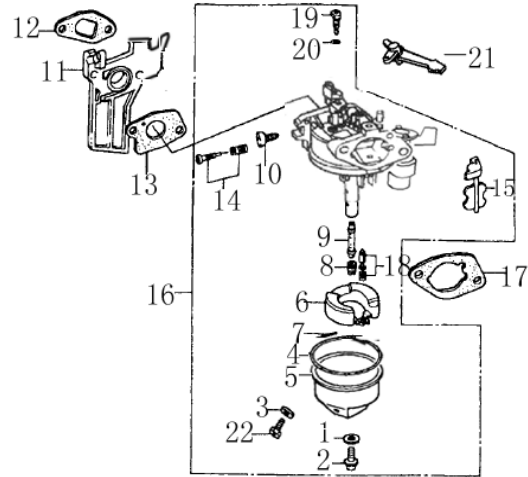

Carburetor 10

No.	Part No.	English	5. 5HP	6. 5HP	No.	Part No.	English	5. 5HP	6. 5HP
1	17189-KB01-0000	GASKET	1	1	15	17154-KB01-0000	CHOKE SET	1	1
2	17159-KB01-0000	SCREW	1	1	16	17100-KB01-0000	CARBURETOR Assy.	1	-
3	17188-KB01-0000	GASKET	1	1		17100-LB16-0000	CARBURETOR Assy.	-	1
4	17157-KB01-0000	GASKET	1	1	17	17113-KB01-0000	PACKING, AIR CLEANER	1	1
5	17153-KB01-0000	CHAMBER SET, FLOAT	1	1	18	17170-KB01-0000	VALVE SET, FLOAT	1	1
6	17152-KB01-0000	FLOAT SET	1	1	19	17161-KB01-0000	JET SET, PILOT.	1	1
7	17171-KB01-0000	SHAST SET, FLOAT	1	1	20	17194-KB01-0000	CARBURETOR PACKING	1	1
8	17162-KB01-0000	JET, MAIN	1	1	21	17163-KB01-0000	LEVER COMP., CHOKE	1	1
9	17168-KB01-0000	NOZZLE, MAIN	1	1	22	17186-KB01-0000	DRAIN SCREW SET	1	1
10	17158-KB01-0000	SCREW, THROTTLE ADJUSTING	1	1					
11	17112-KB01-0000	INSULATOR, CARBURETOR	1	1					
12	17107-KB01-0000	PACKING, INSULATOR	1	1					
13	17182-KB01-0000	PACKING, CARBURETOR	1	1					
14	17130-KB01-0000	SCREW SET, PILOT	1	1