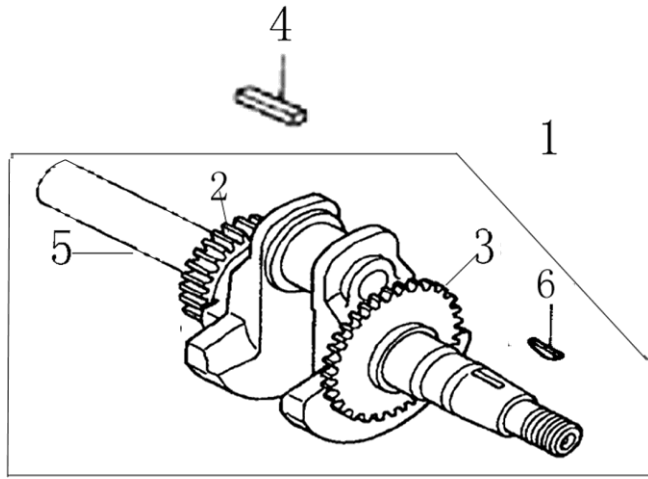

Crankshaft Assy. 6

说明：曲轴
输出端的规
格根据客户
要求制作。

No.	Part No.	English	5.5HP	6.5HP	No.	Part No.	English	5.5HP	6.5HP
1	13230-KB01-××××	CRANKSHAFT COMP	1	-					
	13230-LB16-××××	CRANKSHAFT COMP	-	1					
2	13222-KB01-0000	TIME DRIVE GEAR	1	1					
3	13223-KB01-0000	SPEED-REGULATING DRIVE GEAR	1	1					
4		KEY	1	1					
5		CRANKSHAFT COMP	1	1					
6	91601-KB01-0000	SPECIAL WOODRUFF KEY	1	1