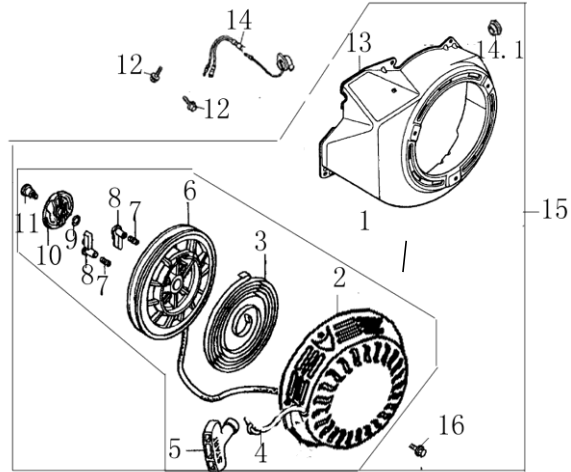

Recoil Starter 8

No.	Part No.	English	5. 5HP	6. 5HP	No.	Part No.	English	5. 5HP	6. 5HP
1	21510-KB01-0600	STARTER COMP, RECOIL	1	1	14	72380-KB01-0000	SWITCH ASSY, ENGINE STOP	1	1
2	21519-KB01-0000	STARTER COVER COMP , RECOIL	1	1	14, 1	21531-KB01-0000	GROMMET, DRAIN HOLE	1	1
3	21514-KB01-0000	SPRING, STARTER RETURN	1	1	15	21500-KB01-0000	RECOIL STARTER ASSY	1	1
4	21517-KB01-0000	ROPE, RECOIL STARTER	1	1	16	B057870006001070B	BOLT, FLANGE, 6×10	3	3
5	21516-KB01-0000	HANDLE, STARTER	1	1					
6	21511-KB01-0000	REEL, RECOIL STARTER	1	1					
7	21515-KB01-0000	SPRING, RETURN	1	1					
8	21512-KB01-0000	RATCHET, STARTER	2	2					
9	21518-KB01-0000	SPRING	1	1					
10	21513-KB01-0000	RATCHET, GUIDE	1	1					
11	21521-KB01-0000	BOLT, SETTING	1	1					
12	B057890006001470B	BOLT, FLANGE, 6×14	4	4					
13	21530-KB01-0400	FAN COVER COMP.	1	1