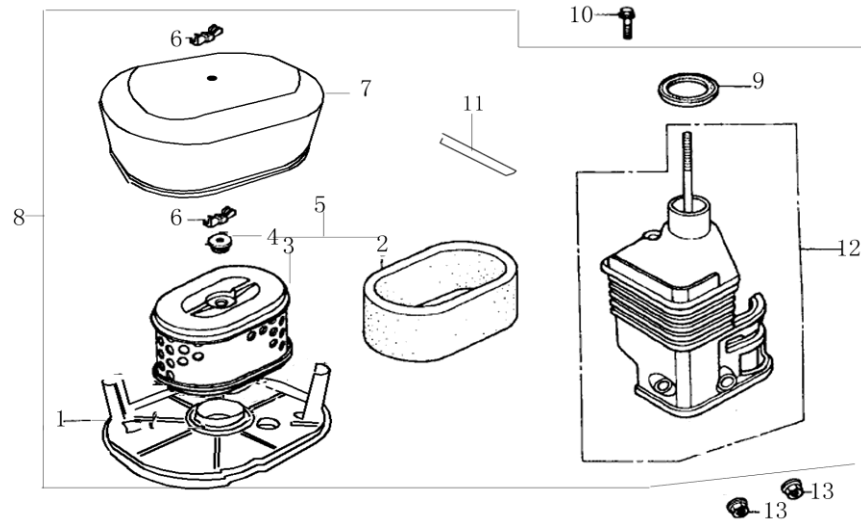

Air Cleaner 11

No.	Part No.	English	5. 5HP	6. 5HP	No.	Part No.	English	5. 5HP	6. 5HP
1	16110-KB01-0000	SILENCER PLATE	1	1					
2	16104-KB01-0000	SPENGE ELEMENT ,AIR CLEANER	1	1					
3	16108-KB01-0000	PAPER ELEMENT ,AIR CLEANER	1	1					
4	16118-KB01-0000	GROMMET, AIR CLEANER	1	1					
5	16101-KB01-0000	ELEMENT, AIR CLEANER	1	1					
6	16153-KB01-0000	BUTTERFLY NUT	2	2					
7	16105-KB01-0100	COVER ,AIR CLEANER	1	1					
8	16100-KB01-0000	AIR CLEANER ASSY	1	1					
9	16102-KB01-0000	PACKING, ELBOW	1	1					
10	B057890006002070B	BOLT, FLANGE, 6×20	1	1					
15	12104-KB01-0000	BREATHER HOSE	1	1					
12	16127-KB01-0000	ELBOW COMP, AIR CLEANER	1	1					
13	B061770006000070B	NUT, FLANGE, 6MM	2	2