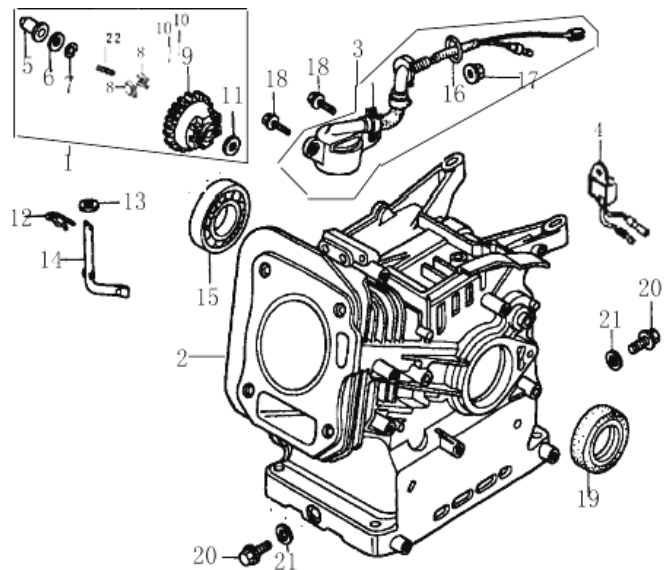

Crankcase Comp. 2

No.	Part No.	English	5. 5HP	6. 5HP	No.	Part No.	English	5. 5HP	6. 5HP
1	24620-KB01-0000	GOVERNOR KIT	1	1	12	24606-KB01-0000	PIN, LOCK	1	1
2	12007-KB01-0000	CRANKCASE COMP.	1	-	13	90101-10052000190	O-RING	1	1
	12007-LB16-0000	CRANKCASE COMP.	-	1	14	24605-KB01-0000	GOVERNOR ARM SHAFT	1	1
3	87400-KB01-0100	OIL SENSOR	1	1	15	92102-00000006205	RADIAL BALL BEARING (6205)	1	1
4	87420-KB01-0000	AMPLIFIER	1	1	16	90101-10090000180	O-RING, 9MM	1	1
5	24622-KB01-0000	SLIDER, GOVERNOR	1	1	17	B061770110000060B	NUT, FLANGE, 10MM	1	1
6	24628-KB01-0000	WASHER	1	1	18	B057890006001670B	BOLT, FLANGE, 6×16	2	2
7	24623-KB01-0000	CLIP, GOVERNOR HOLDER	1	1	19	T1105025004125600	OIL SEAL, 25×41.25×6	1	1
8	24624-KB01-0000	WEIGHT, GOVERNOR	2	2	20	91103-KB01-0000	BOLT, DRAIN PLUG	2	2
9	24626-KB01-0000	SLAVE GEAR GOVERNOR	1	1	21	91302-91001516000	WASHER. 10×16×1.5	2	2
10	24625-KB01-0000	PIN, GOVERNOR WEIGHT	2	2	22	24621-KB01-0000	SHAFT	1	1
11	24628-KB01-0000	WASHER	1	1					

left Crankcase Cover 4

No.	Part No.	English	5.5HP	6.5HP	No.	Part No.	English	5.5HP	6.5HP
1	12301-KB01-0000	COVER COMP, LEFT CRANKCASE	1	1					
2	T1105025004125600	OIL SEAL, 25×41.25×6	1	1					
3	14312-KB01-0000	DIPSTICK	1	1					
4	14303-KB01-0000	O-RING	1	1					
5	92102-00000006205	BEARING, 6205	1	1					
6	91521-08001400000	PIN, DOWEL, 8×14	2	2					
7	B057890008003270B	BOLT, FLANGE, 8×32	6	6					
8	14315-KB01-0000	OIL FILLER PLUG	1	1					
9	90208-KB01-0000	GASKET, CASE COVER	1	1					
10	14301-KB01-0000	DIPSTICK COMP	1	1					
11	14311-KB01-0000	OIL FILLER PLUG COMP	1	1					