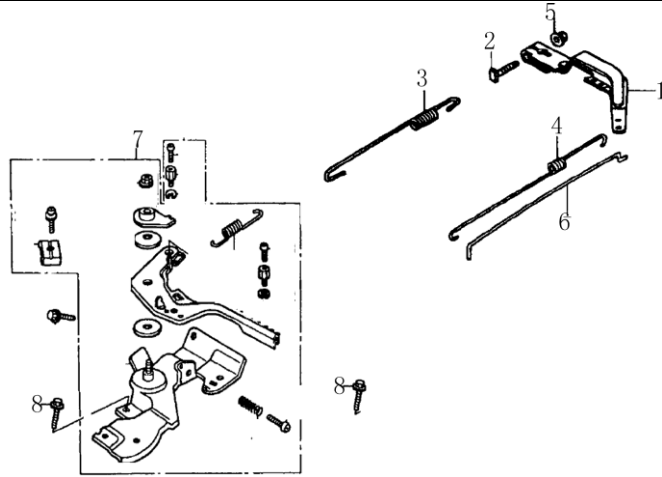

Control 15

No.	Part No.	English	5.5HP	6.5HP	No.	Part No.	English	5.5HP	6.5HP
1	24607-KB01-0000	ARM, GOVERNOR	1	-					
	24607-LB16-0000	ARM, GOVERNOR	-	1					
2	91121-1060-02120B	BOLT, GOVERNOR ARM	2	2					
3	24602-KB01-0000	SPRING, GOVERNOR	1	-					
	24602-LB16-0000	SPRING, GOVERNOR	-	1					
4	24603-KB01-0000	THROTTLE RETURN SPRING	1	1					
5	B061770106000060B-1	NUT, FLANGE, 6MM	1	1					
6	24604-KB01-0000	ROD, GOVERNOR	1	1					
7	24610-KB01-0000	CONTROL ASSY.	1	1					
8	B057890006001270B	BOLT, FLANGE, 6×12	2	2					