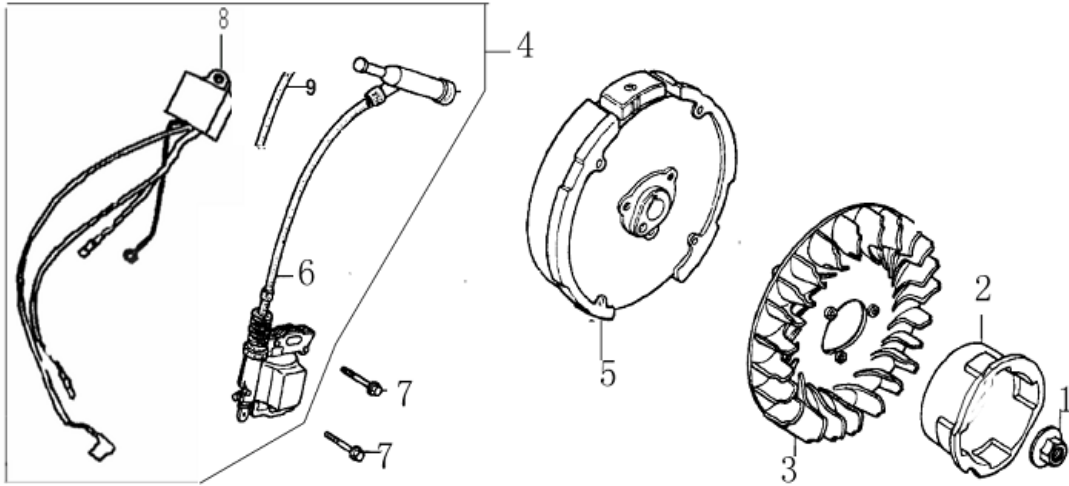

Flywheel 14

No.	Part No.	English	5.5HP	6.5HP	No.	Part No.	English	5.5HP	6.5HP
1	B061770004000070B	NUT, SPECIAL, M4	1	1					
2	21520-KB01-0000	PULLEY, STARTER	1	1					
3	19102-KB01-0000	FAN, COOLING	1	1					
4	81200-KB01-0000	COIL ASSY., IGNITION	1	1					
5	82150-KB01-0000	FLYWHEEL COMP.	1/-	1/-					
6	81100-KB01-0000	HIGH VOLTAGE BOX	1	1					
7	B057890006002570B	BOLT, FLANGE, M6×25	2	2					
8	09003-KB01-0000	TRIGGER, IGNITION	1	1					
9	TD2612-C03-0000	PIPE/φ 20*90	1	1