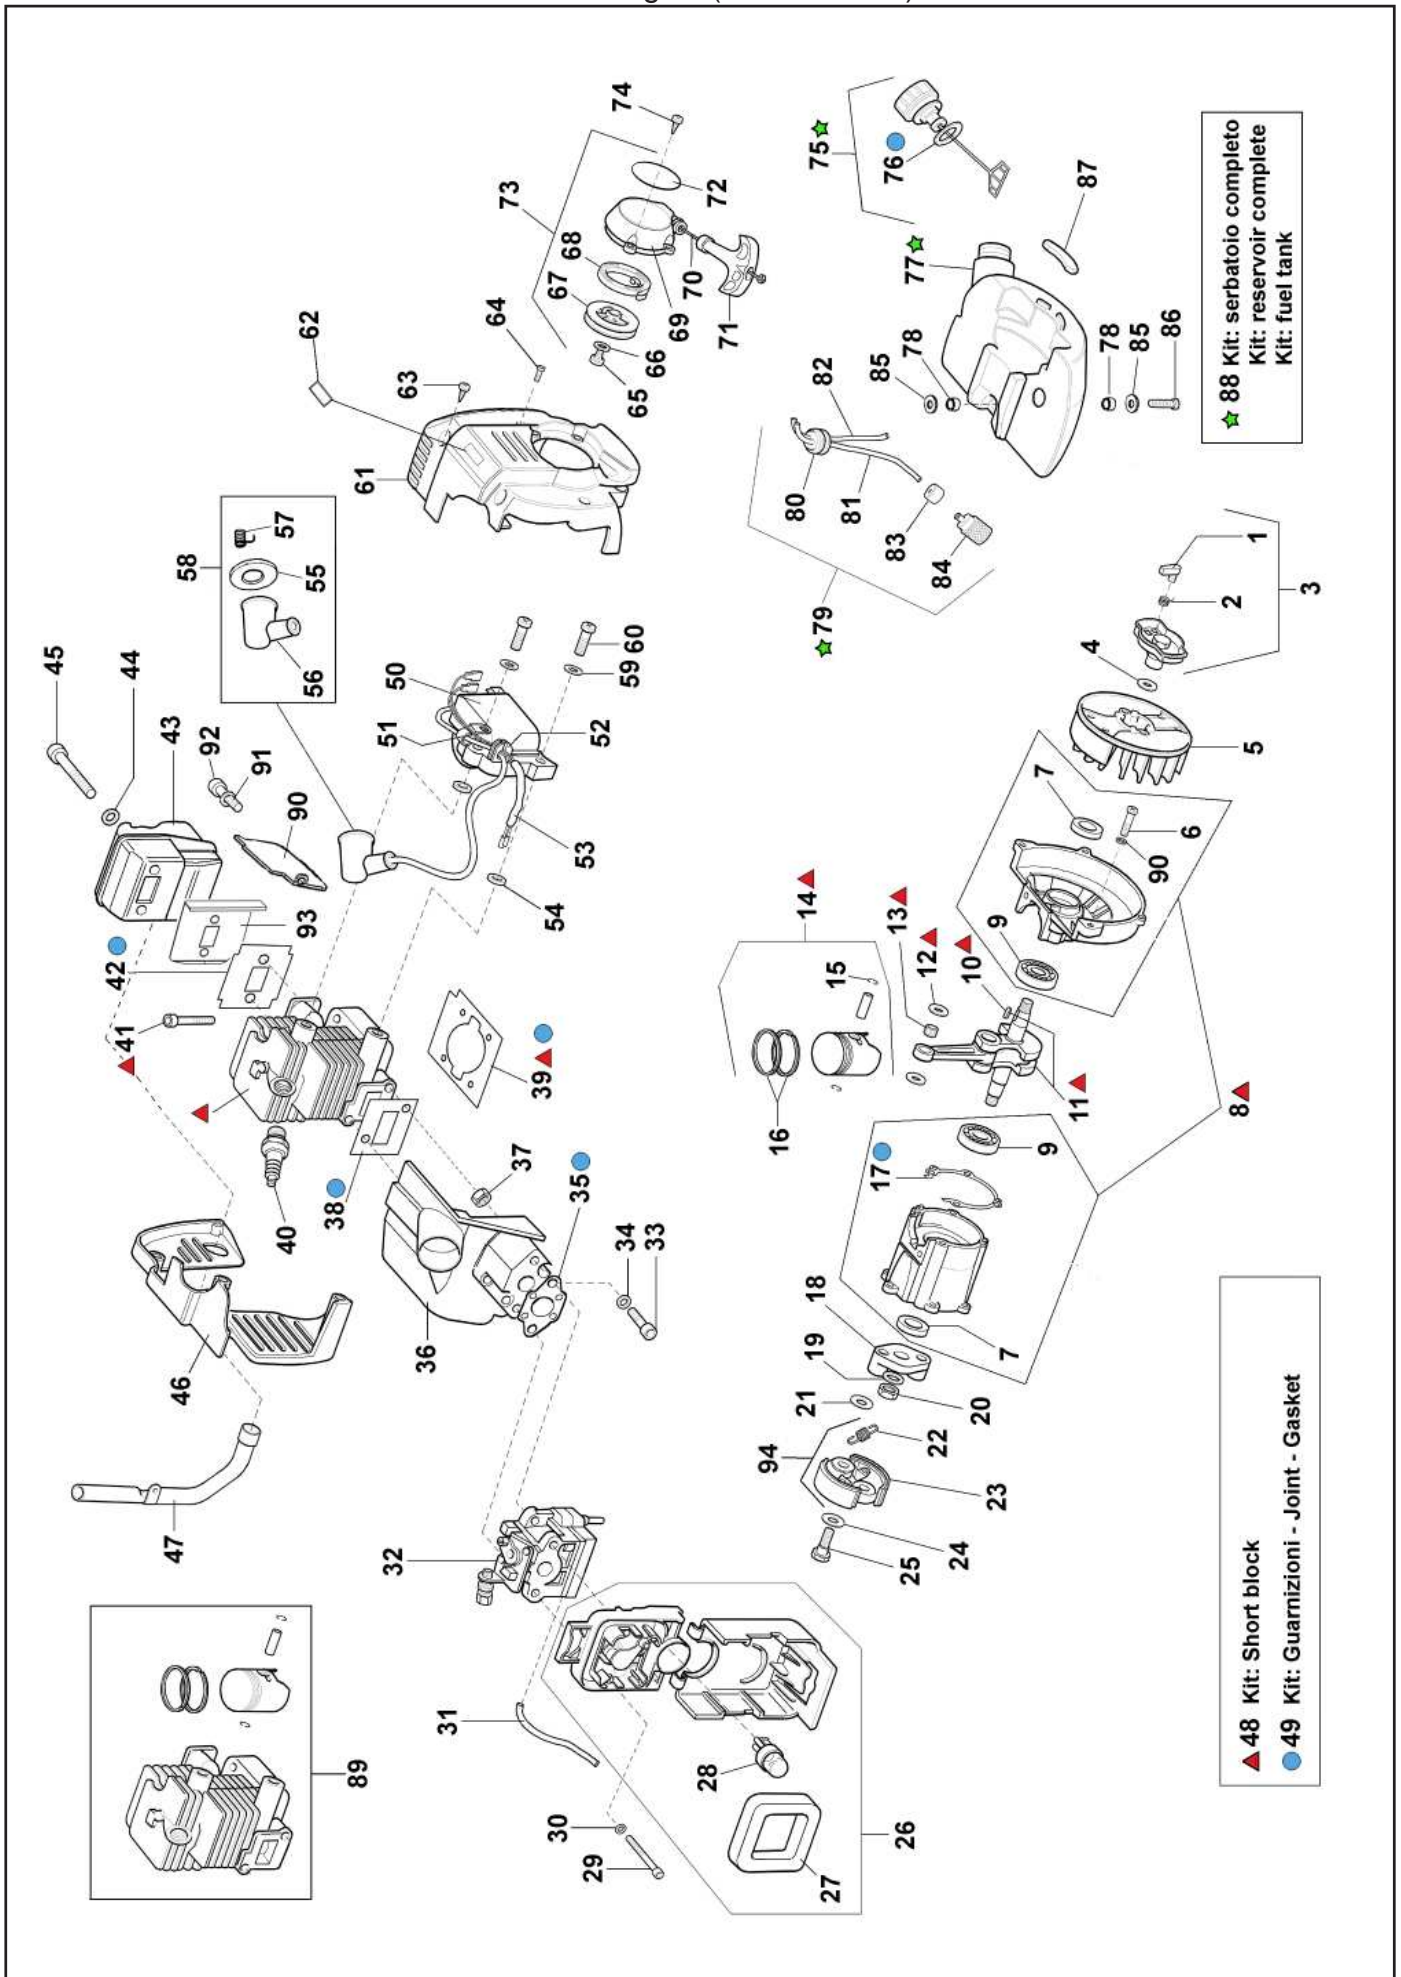

Motore - Moteur - Engine (H23 - H23 S) - GR.78

★ 88 Kit: serbatoio completo
Kit: réservoir complete
Kit: fuel tank

▲ 48 Kit: Short block
● 49 Kit: Guarnizioni - Joint - Gasket

Motore - Moteur - Engine (H23 - H23 S) - GR.78