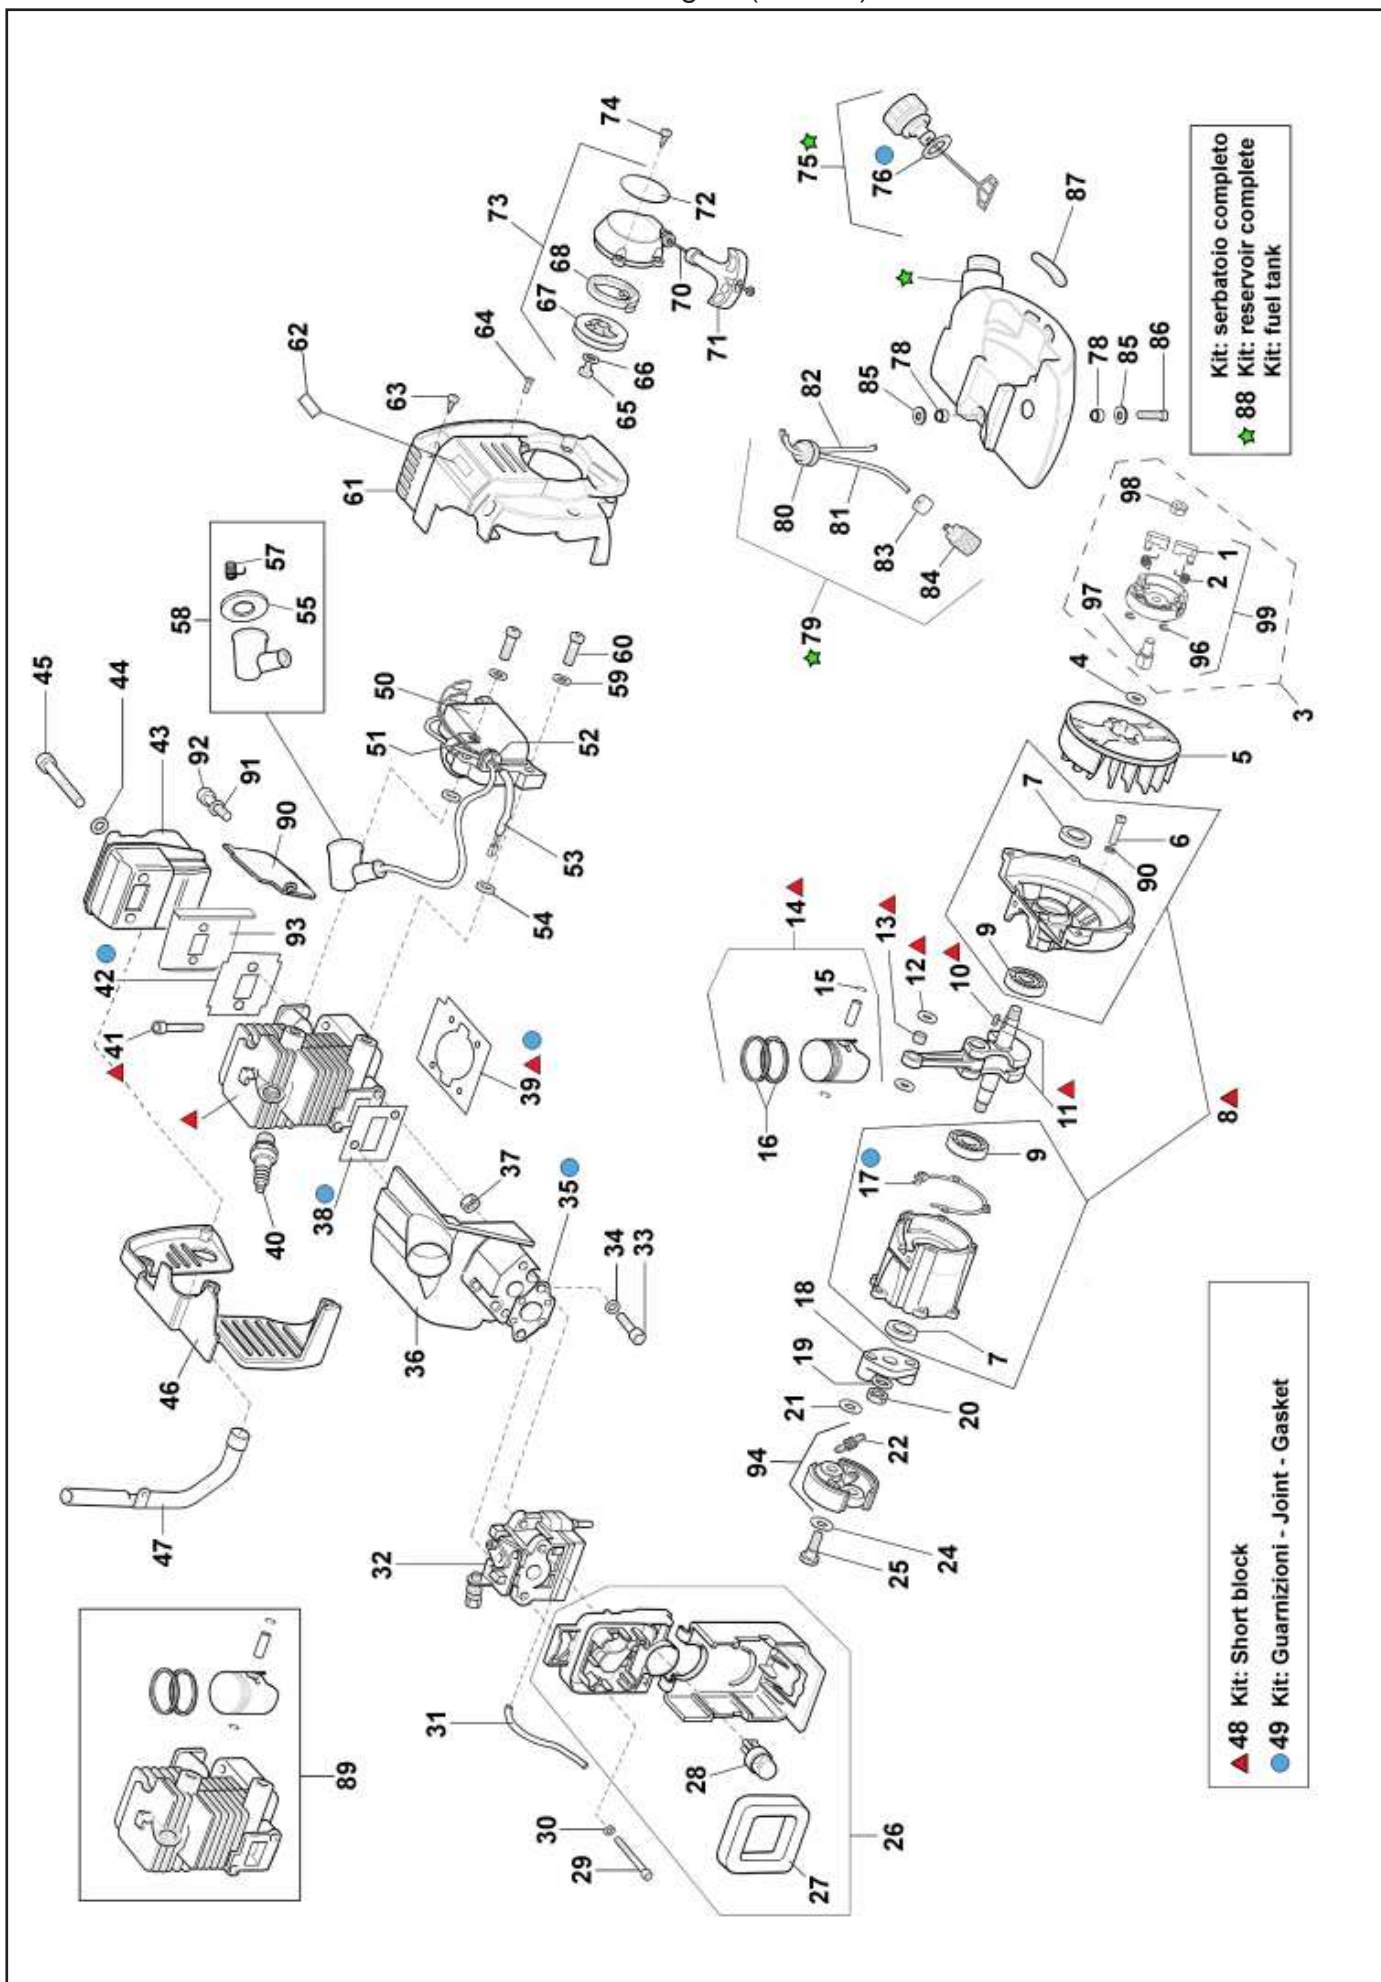

Motore - Moteur - Engine (H23 S) - GR.78

Motore - Moteur - Engine (H23 S) - GR.78