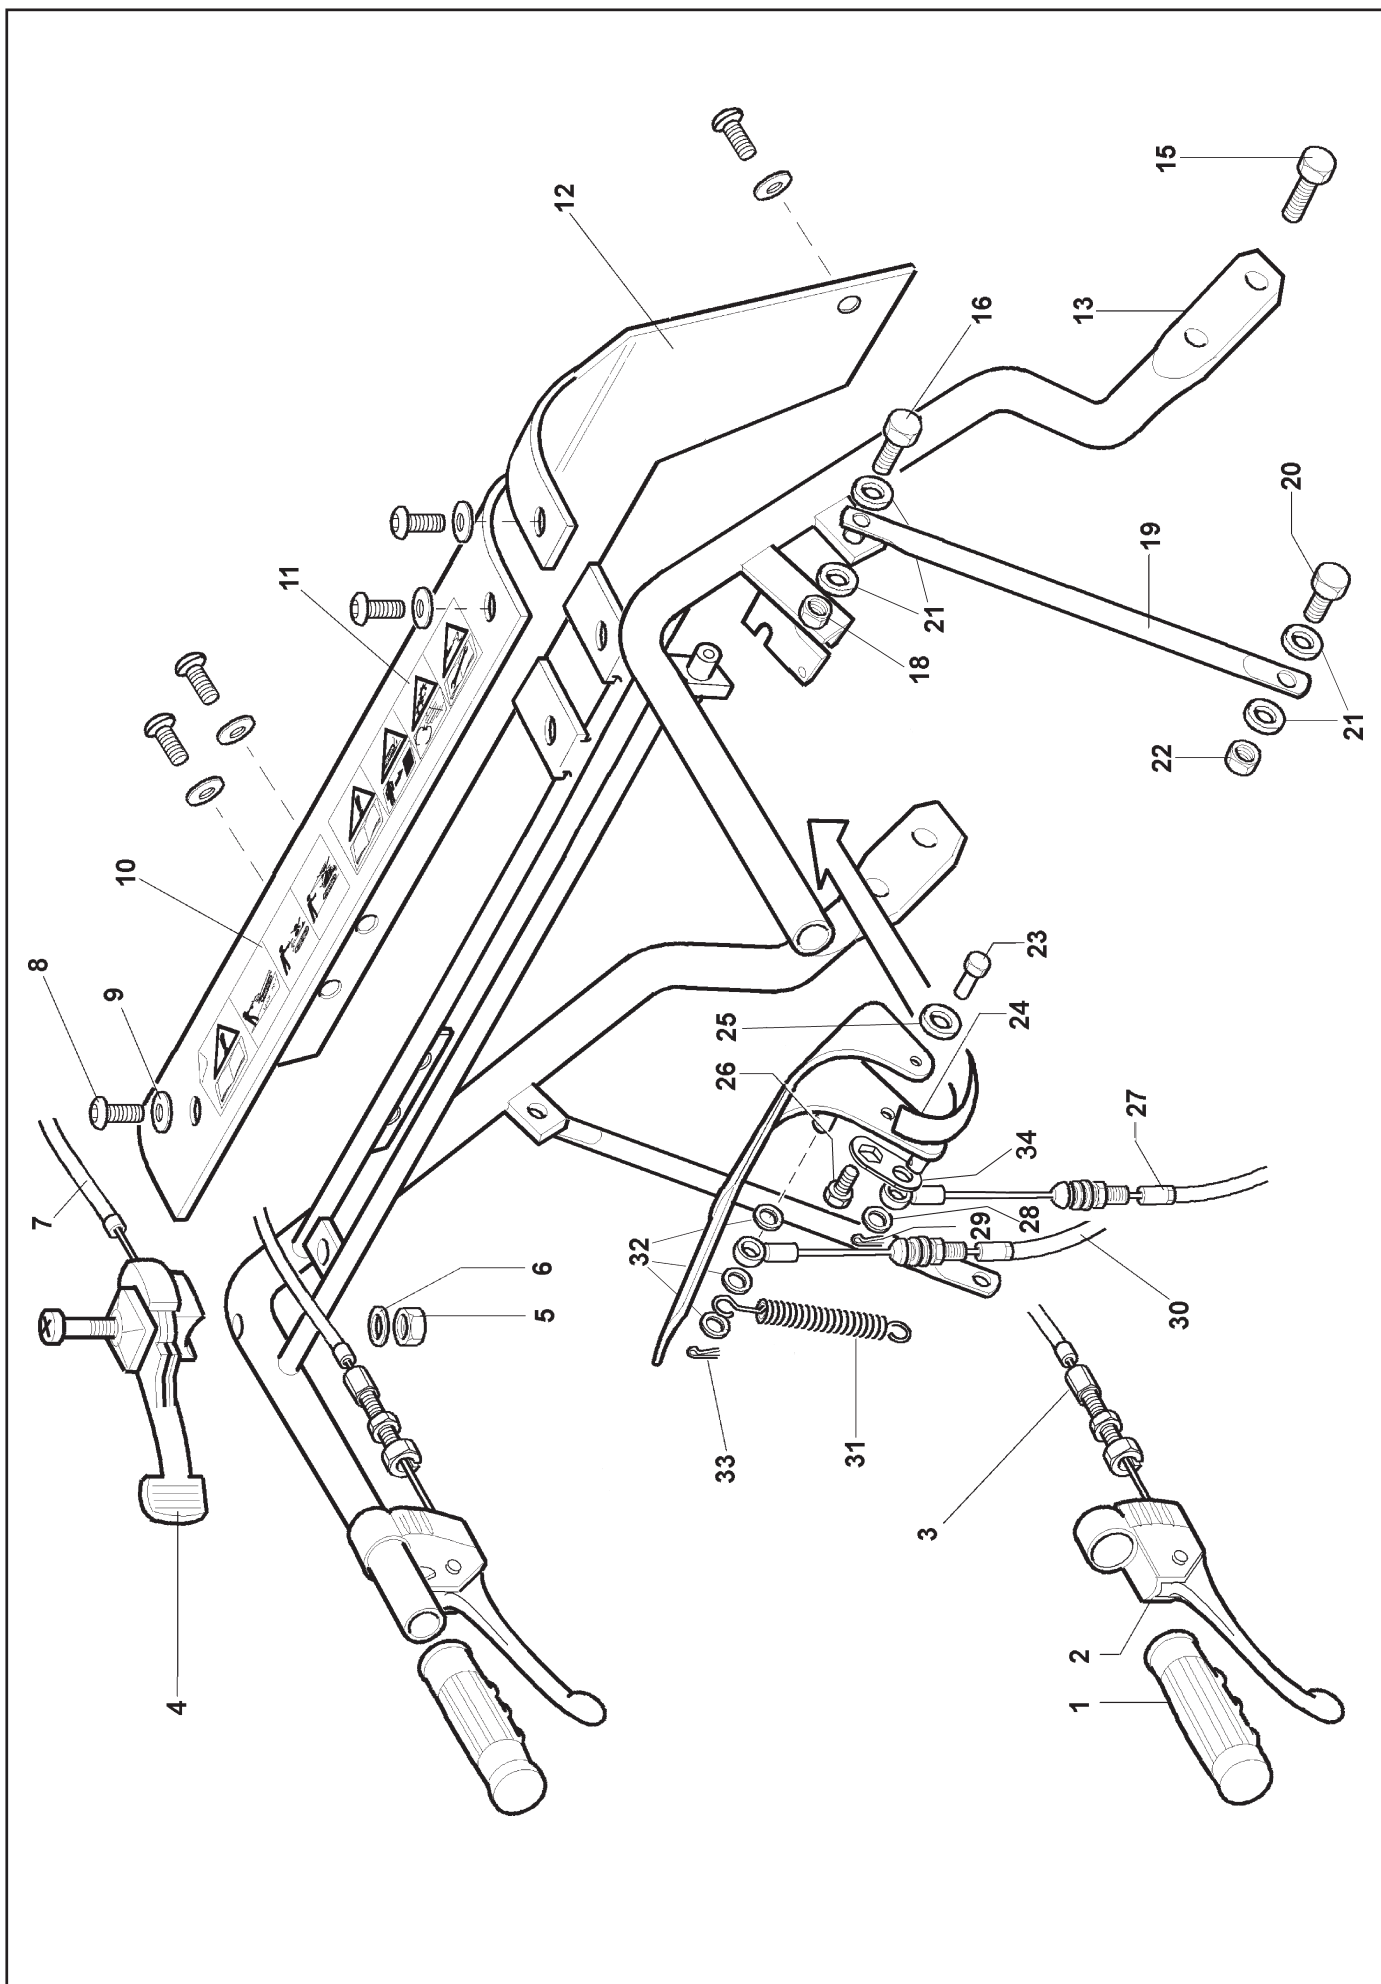

NOTE - NOTES

Cod. 21401 cingolo (37 denti) - Chenille (37 dents) - Crawler track (37 teeth)

Gr. 74 Power Track 1600-1600H
MANUBRIO - GUIDON - HANDLE BAR

**Gr. 74 Power Track 1600-1600H
MANUBRIO - GUIDON - HANDLE BAR**