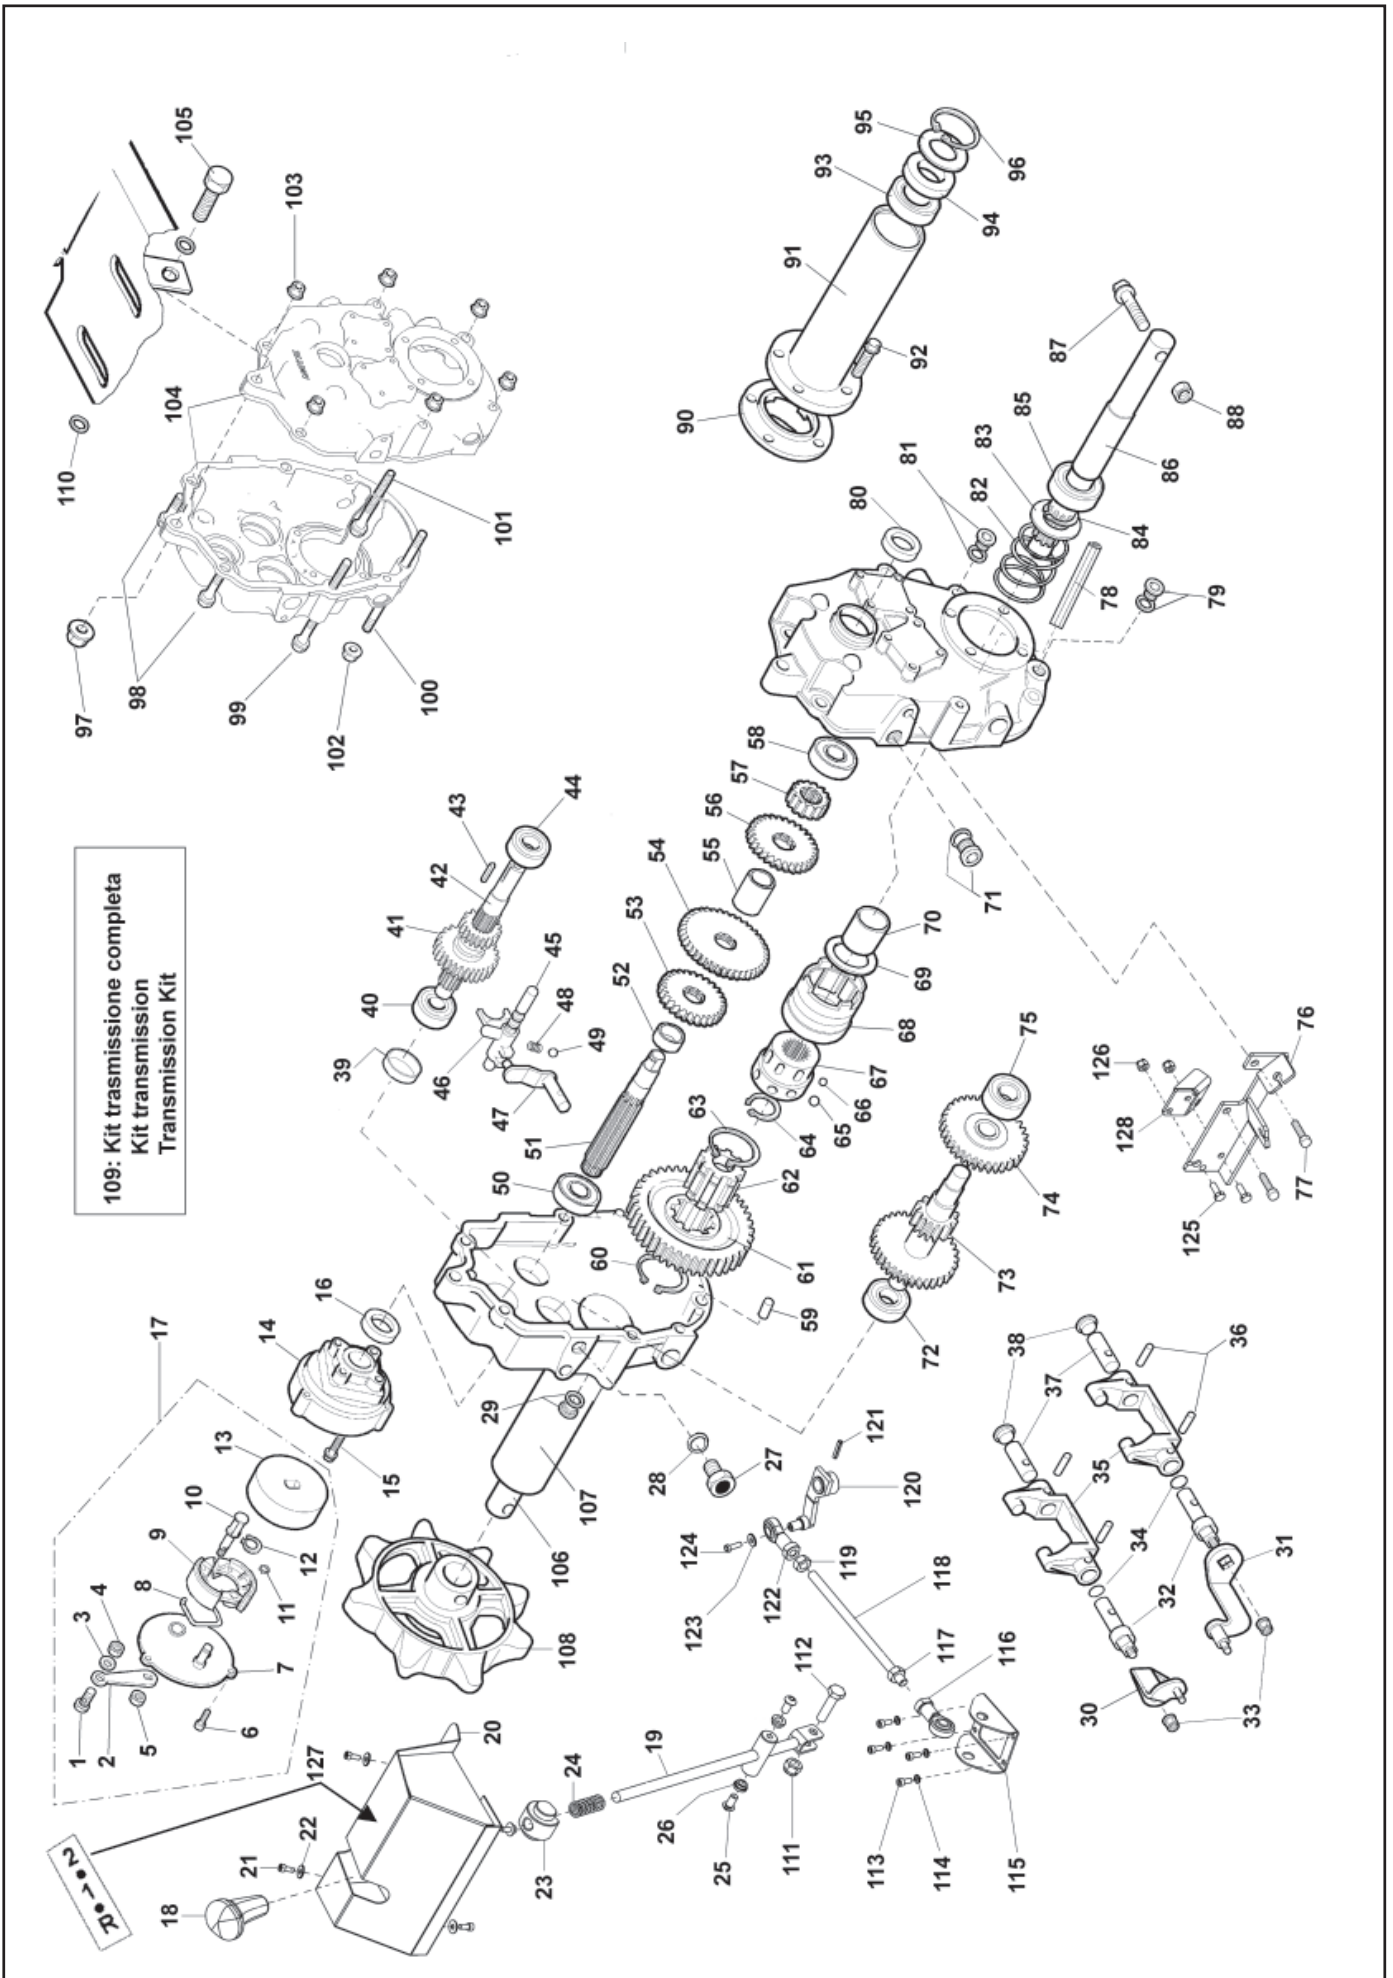

Gr. 54 Power Track 1310
CAMBIO - BOITE DE VITESSES - GEARBOX

Gr. 54 Power Track 1310 CAMBIO - BOITE DE VITESSES - GEARBOX