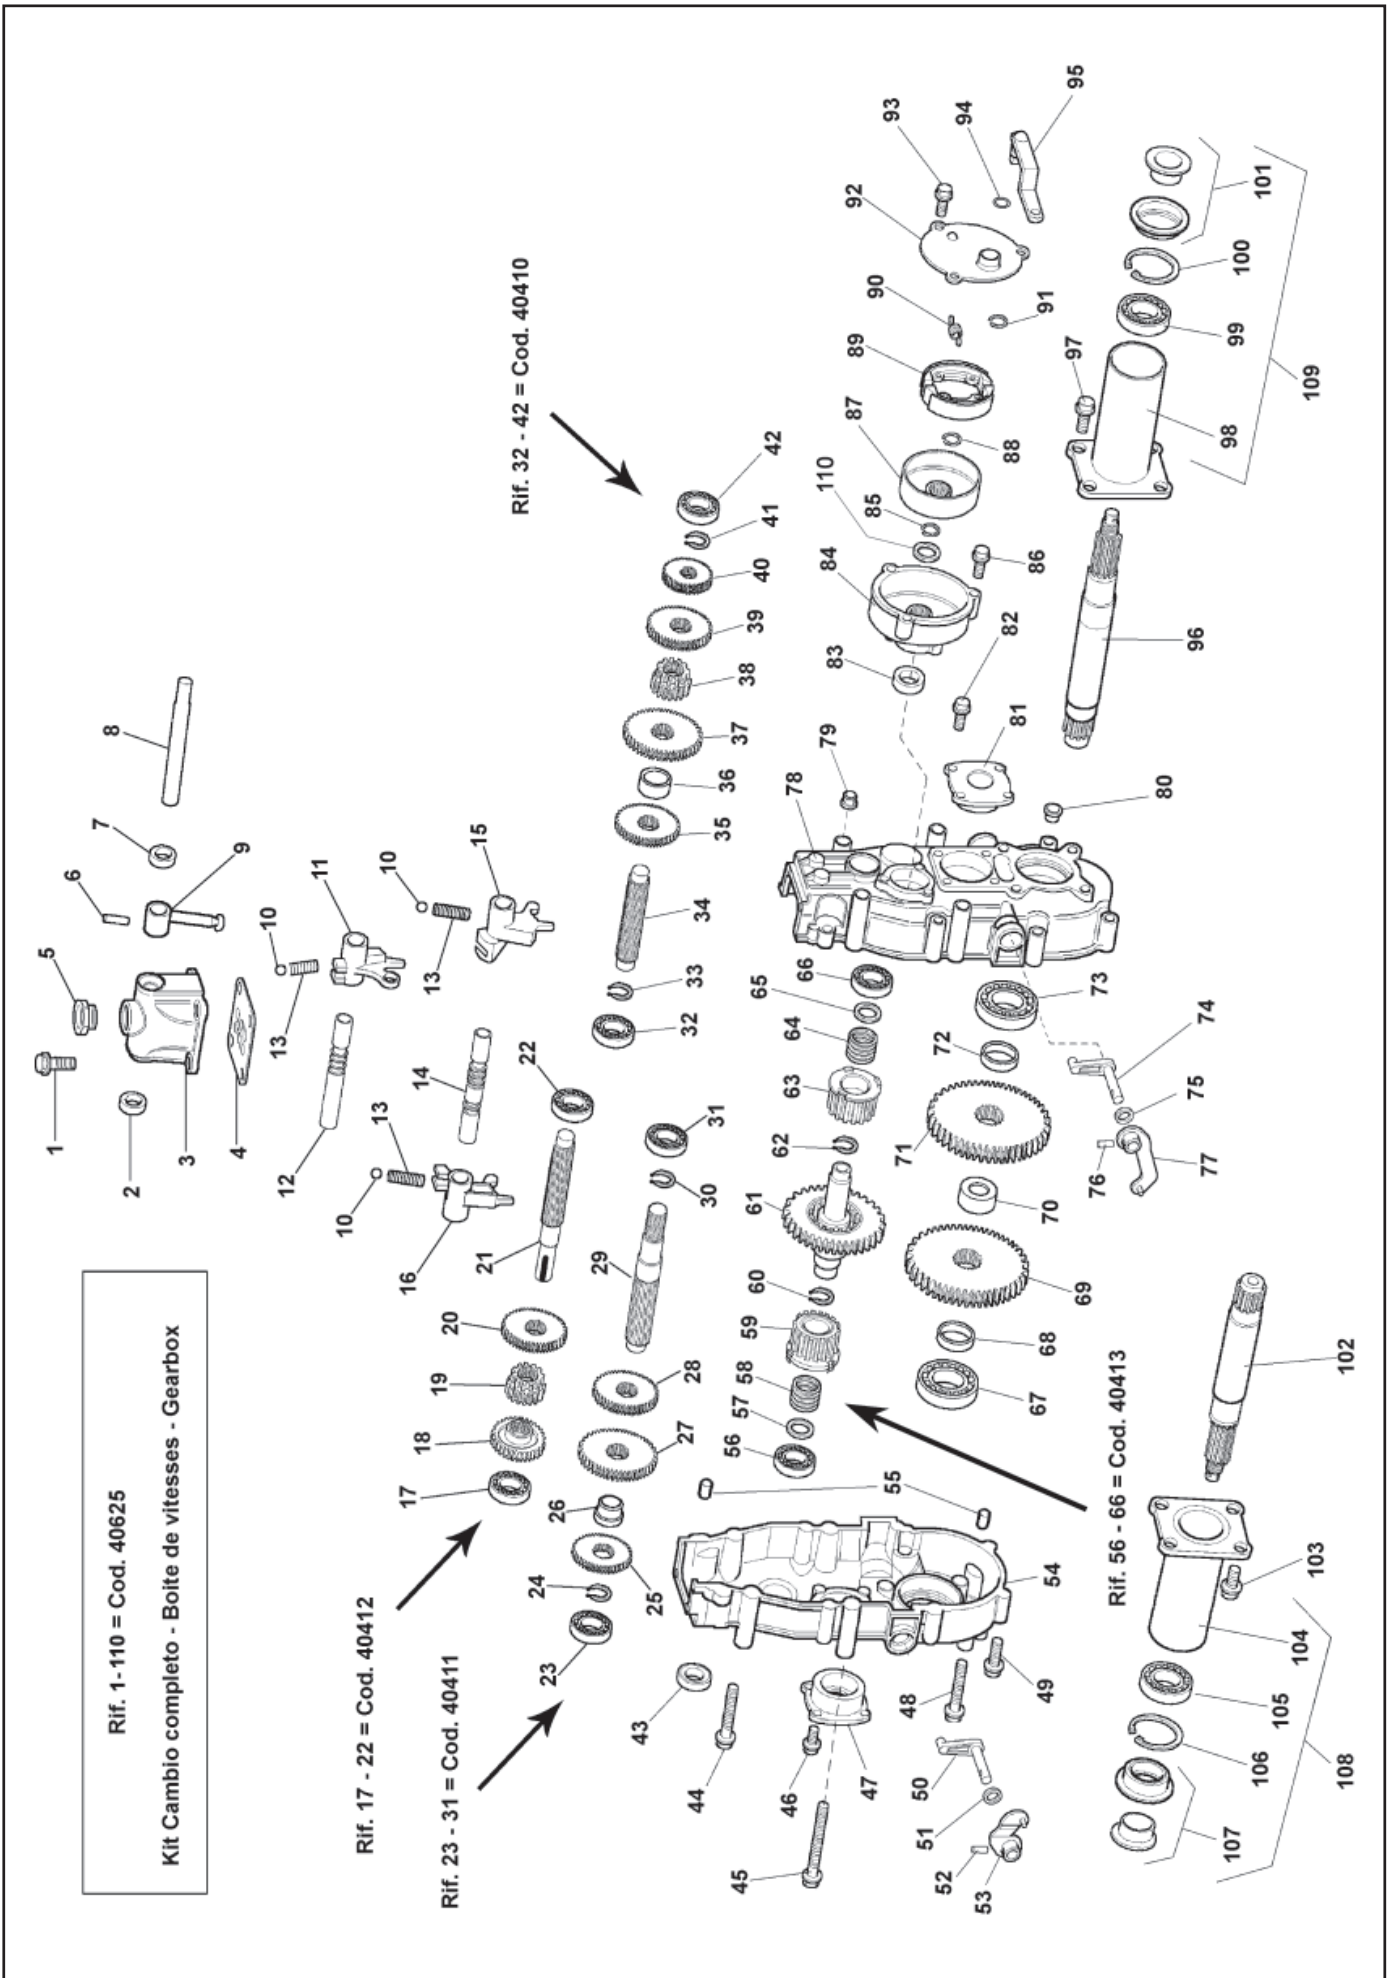

Gr. 78 Power Track 1600-1600H CAMBIO - BOITE DE VITESSES - GEARBOX

Gr. 78 Power Track 1600-1600H
CAMBIO - BOITE DE VITESSES - GEARBOX