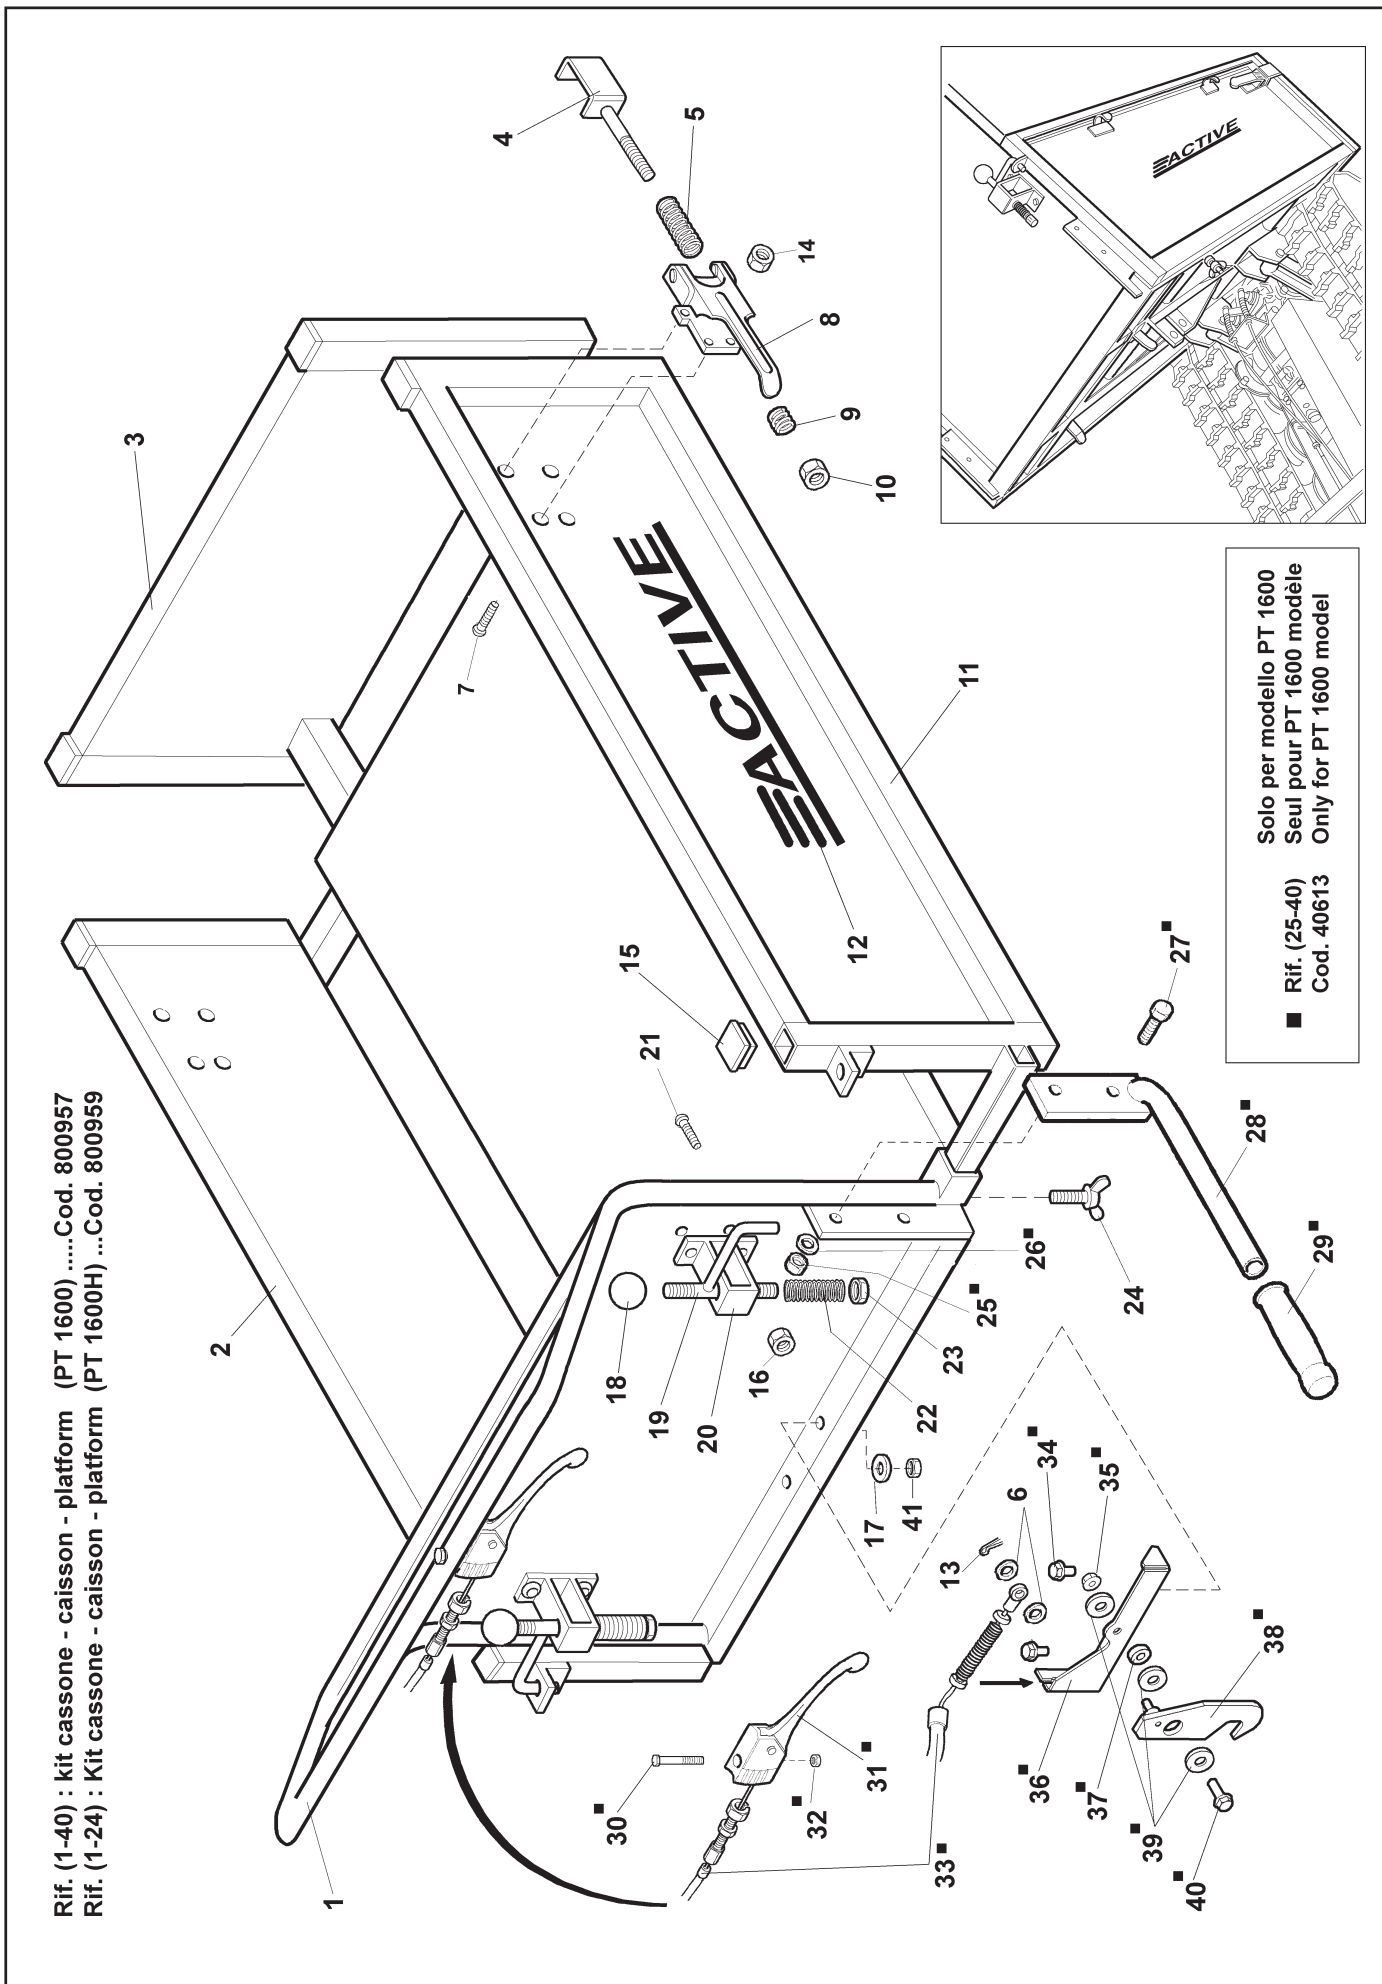

Gr. 75 Power Track 1600-1600H
CASSONE ESTENS. - CAISSON EXTENS. - EXTENS. PLATFORM

Rif. (1-40) : kit cassone - caisson - platform (PT 1600) .....Cod. 800957
Rif. (1-24) : Kit cassone - caisson - platform (PT 1600H) ...Cod. 800959

Solo per modello PT 1600
Seul pour PT 1600 modèle
Only for PT 1600 model

■ Rif. (25-40)
Cod. 40613