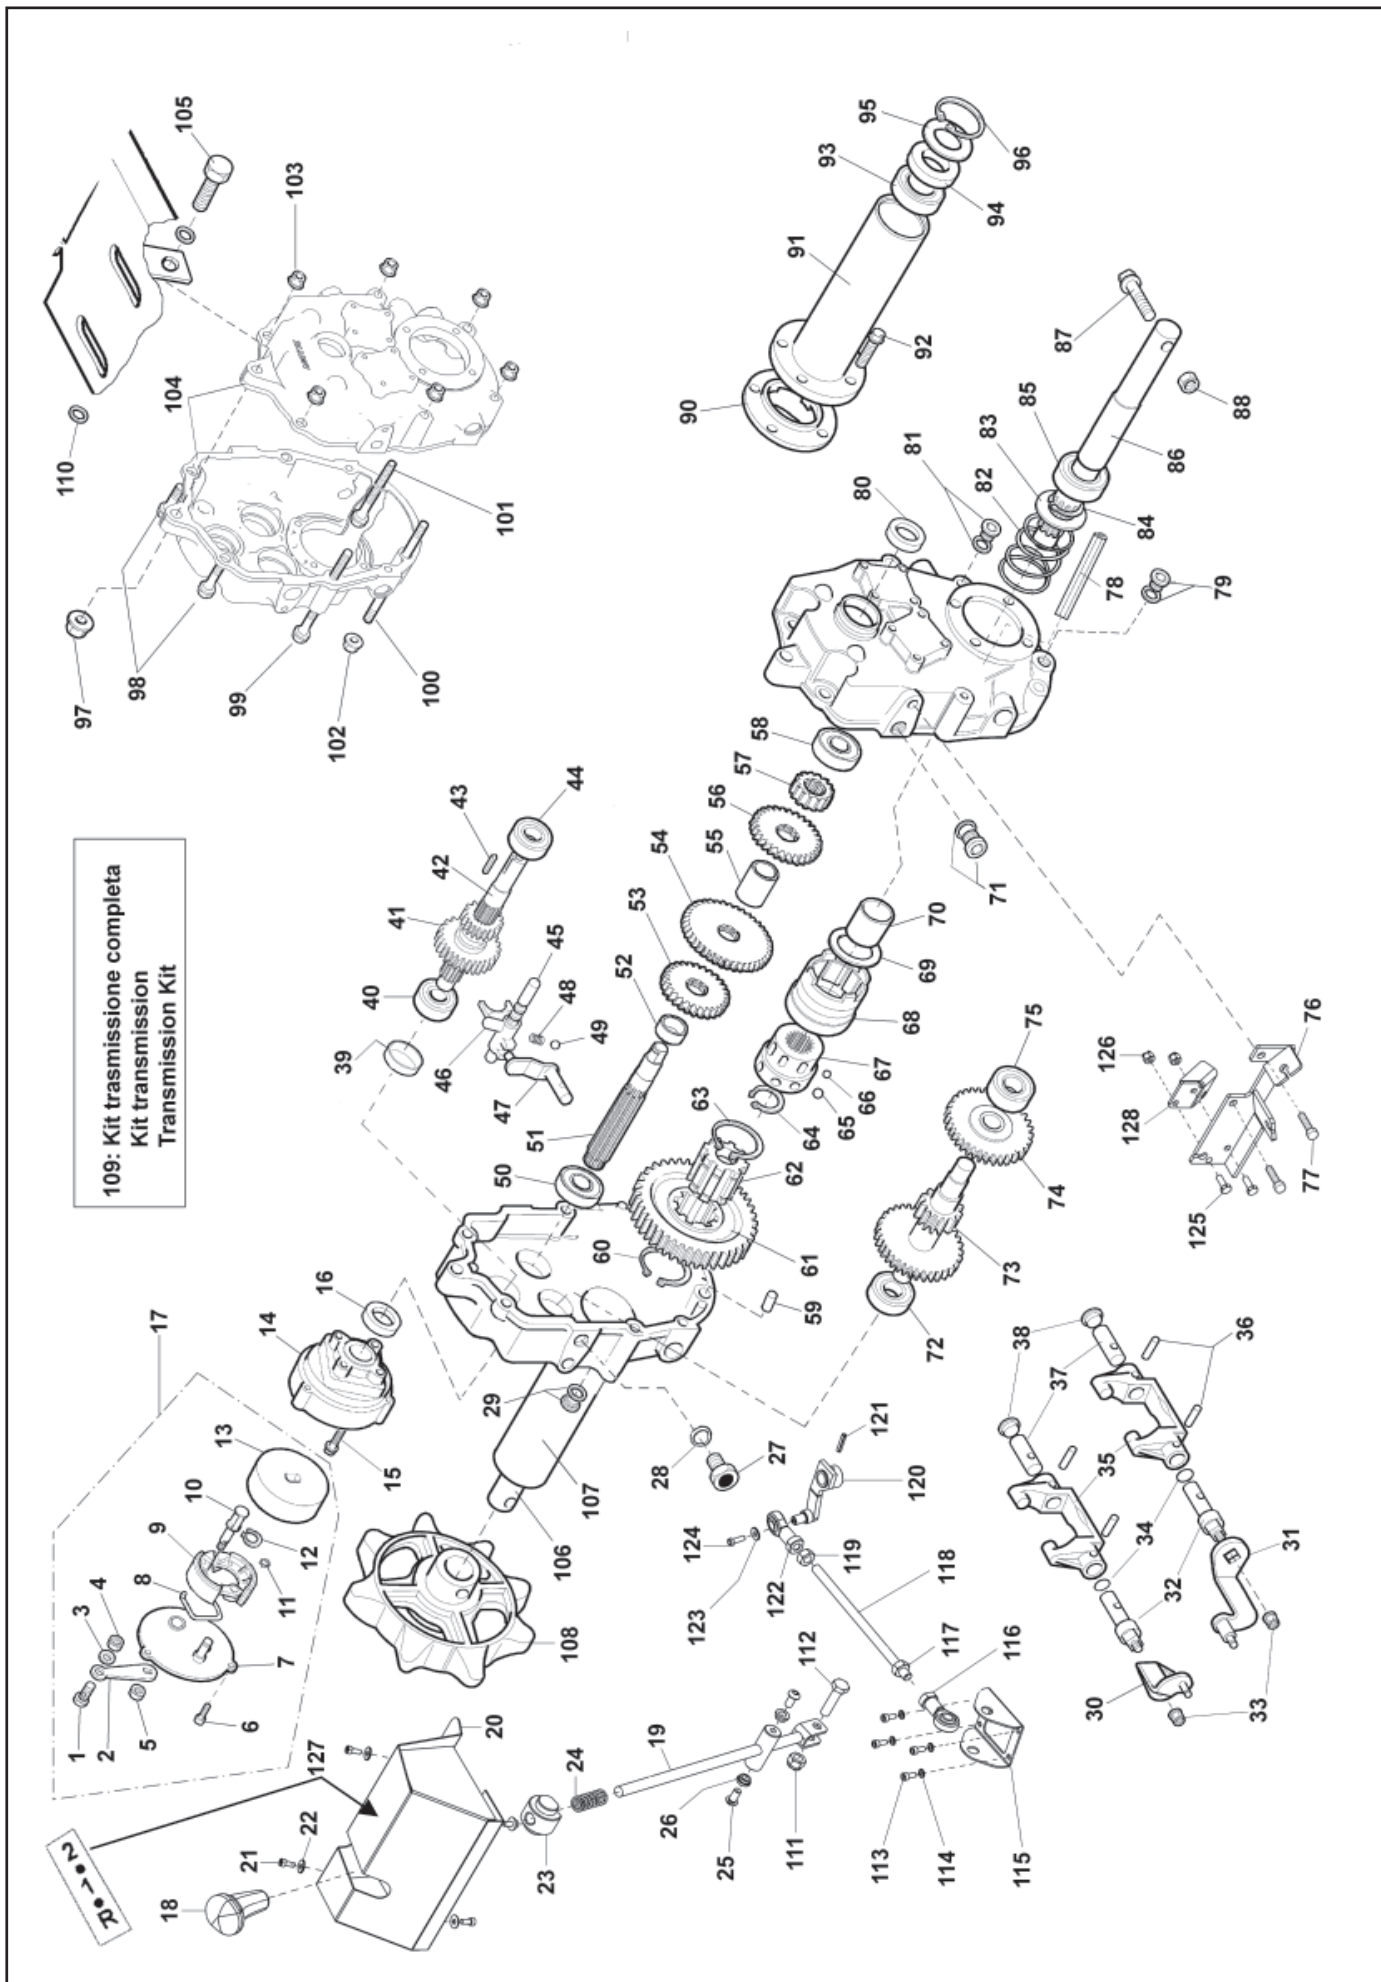

Gr. 54 Power Track 1310-1330
CAMBIO - BOITE DE VITESSES - GEARBOX

Gr. 54 Power Track 1310-1330
CAMBIO - BOITE DE VITESSES - GEARBOX