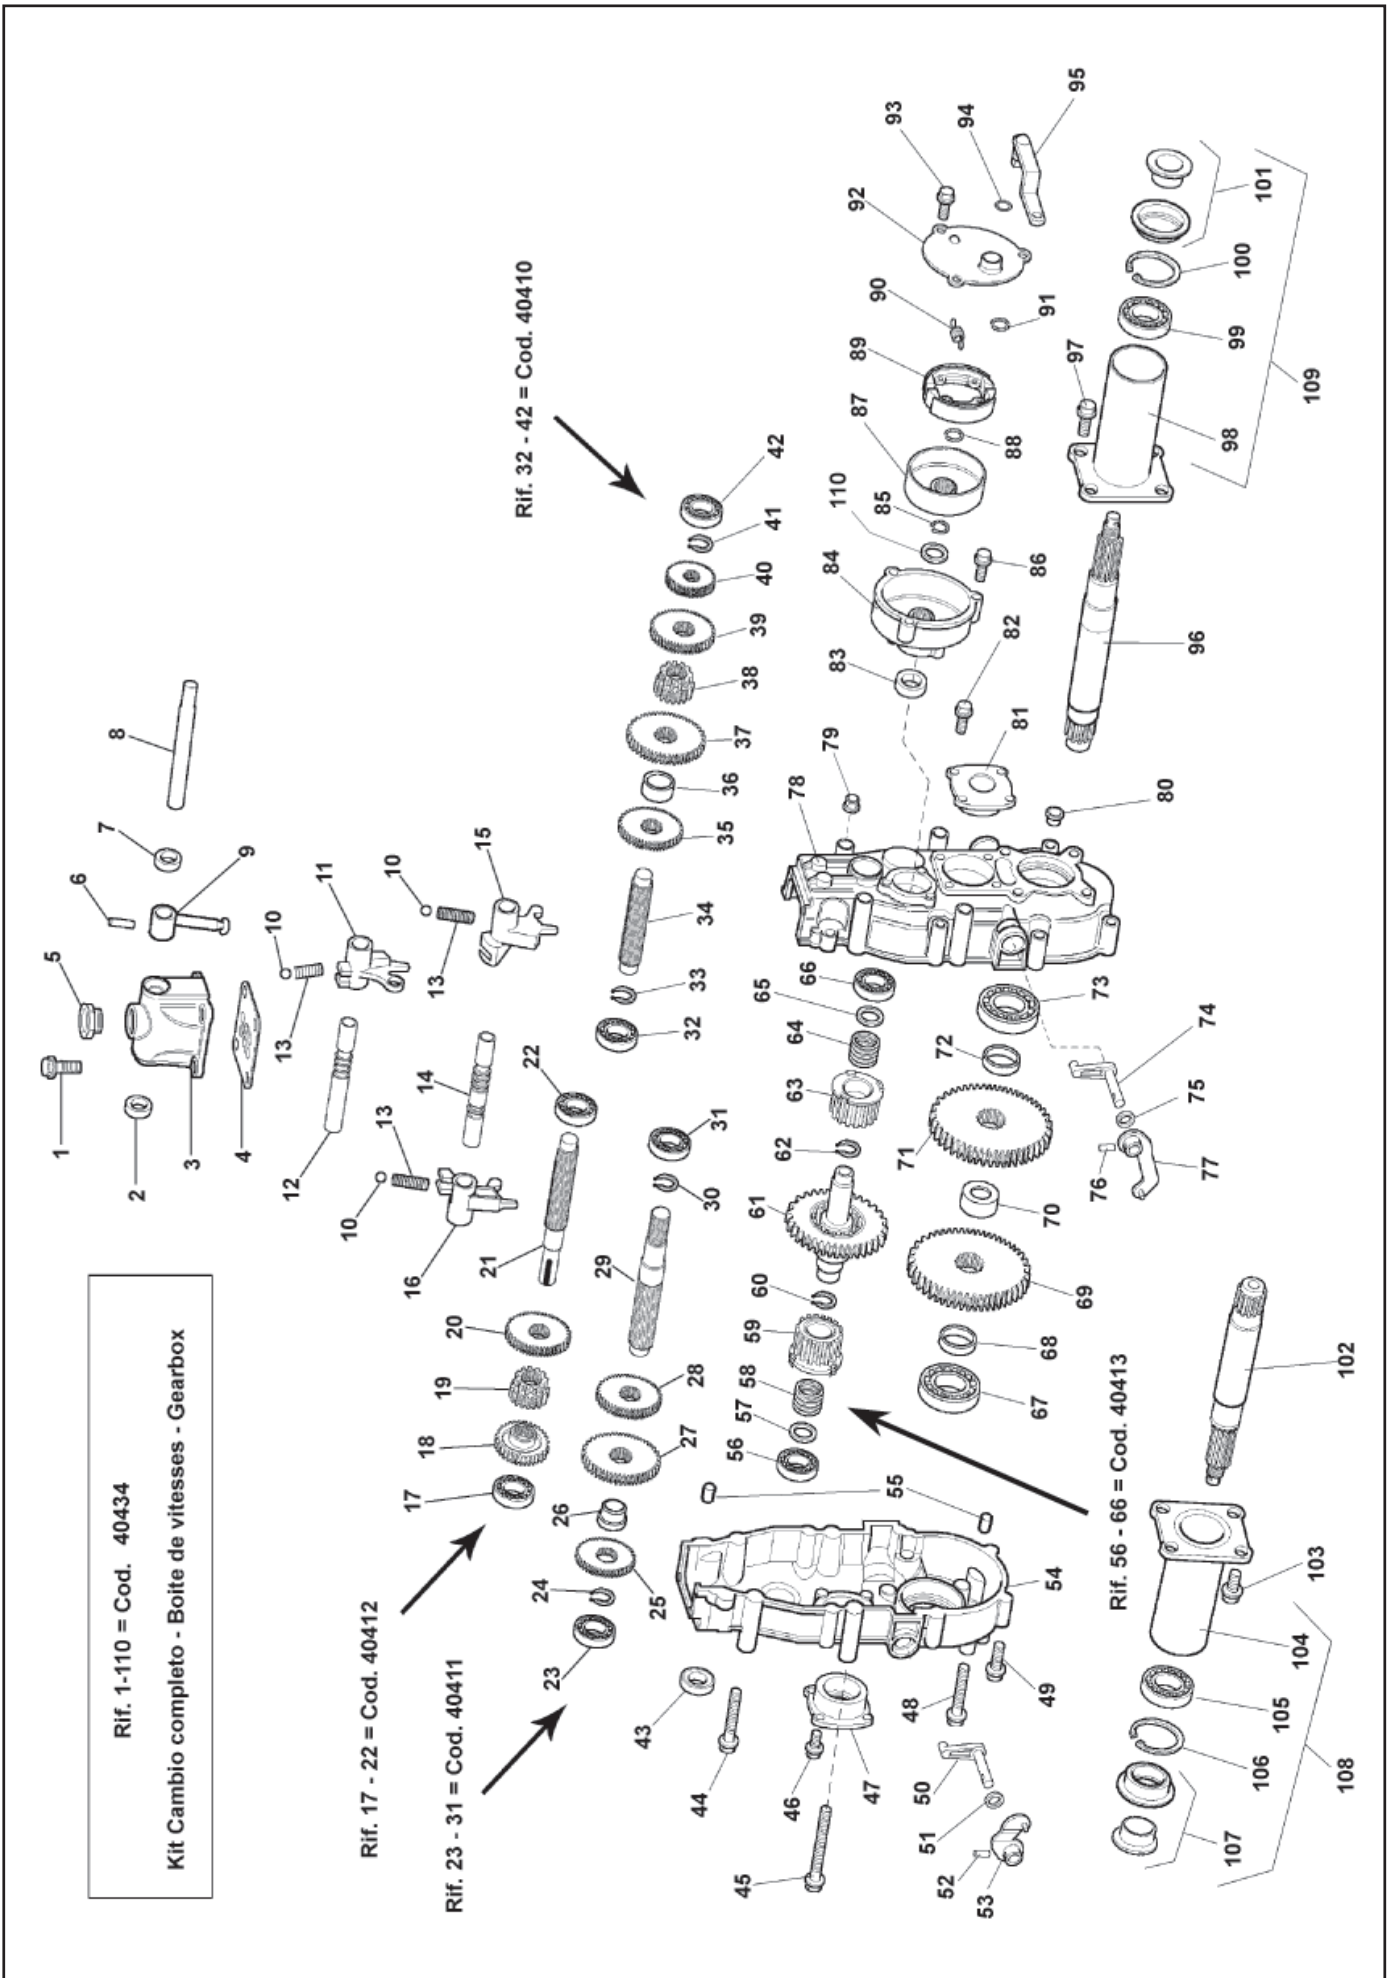

Gr. 62 Power Track 1460-1460H
CAMBIO - BOITE DE VITESSES - GEARBOX

Gr. 62 Power Track 1460-1460H CAMBIO - BOITE DE VITESSES - GEARBOX