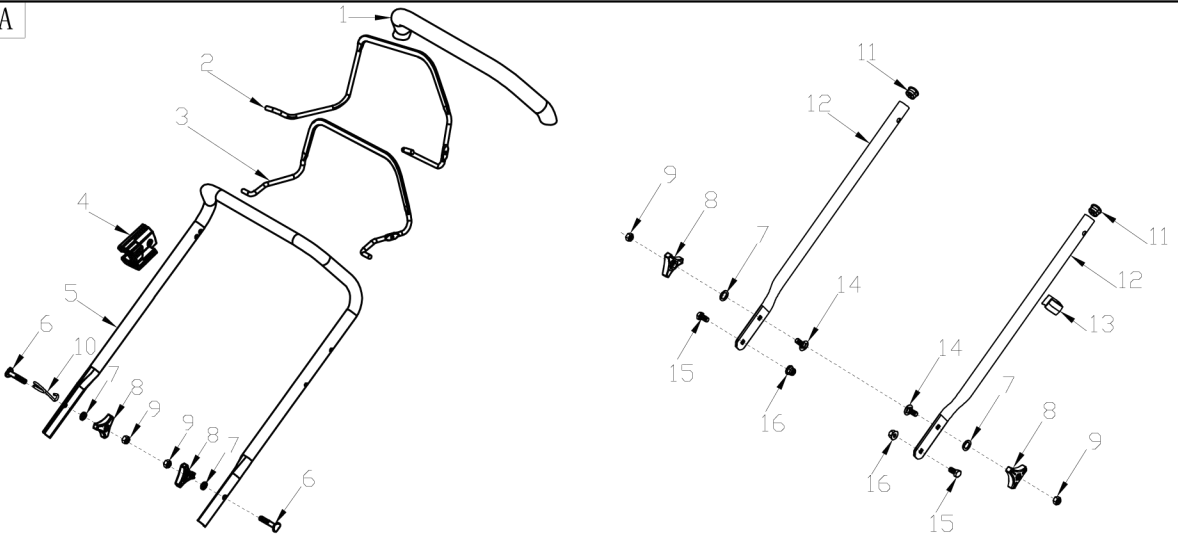

A

B

C

VeGA 424 SDX 5in1 2017

D

E

No.	ID Zboží	Název
A	Part A	
A-1	G2320000000	Foam Pipe
A-2	G3376000001	Clutch Lever
A-3	G3353000004	Clutch Lever
A-4	G3XW0000000	Limiting Stopper
A-5	G333F000004	Upper Handle
A-6	B1088W08050	Bolt
A-7	B5019W00000	Flat Washer
A-8	G33C1100011	Knob
A-9	B2020W00000	Nut
A-10	G23K0000000	Rope Guide
A-11	G23J0000000	Handle Plug
A-12	G23B0000004	Lower Handle
A-13	G33H0000000	Cable Support
A-14	B1010W08025	Bolt
A-15	B1036W08015	Bolt
A-16	B2009W00000	Nut
A-17	B2011W00000	Nut
A-18	G339X300000	Cable Fixing Clamp
A-19	G239XX00500	Brake Cable
A-20	G339XYA0000	Clutch Cable
A-21	B1066B06032	Bolt

No.	ID Zboží	Název
D	Part D	
D-1	G2440000013	Height Adjustment Handle
D-2	G2490000100	Rear Wheel Shaft Assy
D-3	G24AA000000	Inner Wheel Cover
D-4	B6009B00000	Spring Washer
D-5	B0019W00000	Ball Bearing
D-6	G24G0000000	7" Wheel
D-7	B2017W00000	Nut
D-8	G24R2000008	7" Wheel Cover
D-9	G24APY00000	Gearbox
D-10	G24AJ000002	Spring
D-11	G34AN000000	Pin
D-12	G24DV000000	Shaft Sleeve
D-13	B1053W05012	Bolt
D-14	B5031W00000	Flat Washer
D-15	BP006B00000	Lock Ring
D-16	G34AG000000	Left Gear
D-17	BA00EB00000	Belt Li620
D-18	G24D1V00000	Shaft Sleeve
D-19	G34AH000000	Right Gear
D-20	G245X000000	Front Wheel Shaft
D-21	G24BG000000	Precursor axle
D-22	G24E0000000	6" Wheel
D-23	G24P0000008	6" Outer Wheel Cover
D-24	B1057W06010	Bolt
D-25	B2008W00000	Nut
D-26	B5019W00000	Flat Washer
D-27	BB004W00000	Split Pin
D-28	G2410000000	Height Adjustment Connecting Rod