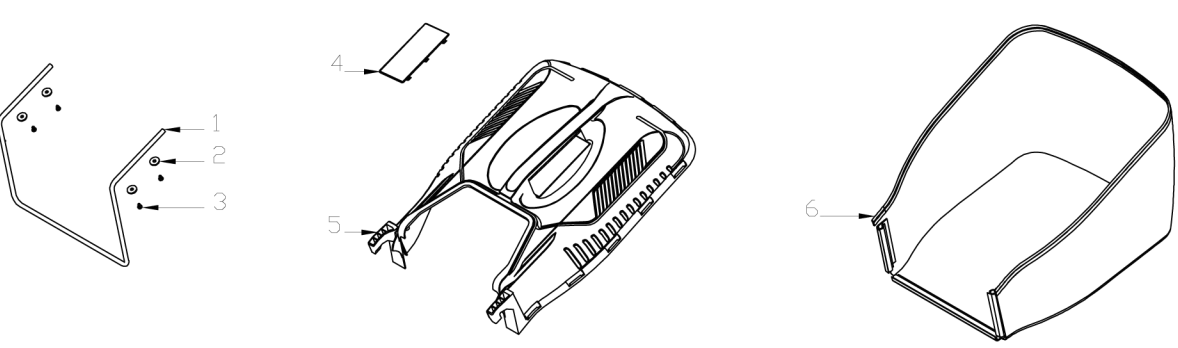

A

B

C

VeGA 424 SDX 5in1 2017

D

E

No.	ID Zboží	Název
A	Part A	
A-1	G2320000000	Foam Pipe
A-2	G3376000001	Clutch Lever
A-3	G3353000004	Clutch Lever
A-4	G3XW0000000	Limiting Stopper
A-5	G333F000004	Upper Handle
A-6	B1088W08050	Bolt
A-7	B5019W00000	Flat Washer
A-8	G33C1100011	Knob
A-9	B2020W00000	Nut
A-10	G23K0000000	Rope Guide
A-11	G23J0000000	Handle Plug
A-12	G23B0000004	Lower Handle
A-13	G33H0000000	Cable Support
A-14	B1010W08025	Bolt
A-15	B1036W08015	Bolt
A-16	B2009W00000	Nut
A-17	B2011W00000	Nut
A-18	G339X300000	Cable Fixing Clamp
A-19	G239XX00500	Brake Cable
A-20	G339XYA0000	Clutch Cable
A-21	B1066B06032	Bolt

No.	ID Zboží	Název
D	Part D	
D-1	G2440000013	Height Adjustment Handle
D-2	G2490000100	Rear Wheel Shaft Assy
D-3	G24AA000000	Inner Wheel Cover
D-4	B6009B00000	Spring Washer
D-5	B0019W00000	Ball Bearing
D-6	G24G0000000	7" Wheel
D-7	B2017W00000	Nut
D-8	G24R2000008	7" Wheel Cover
D-9	G24APY00000	Gearbox
D-10	G24AJ000002	Spring
D-11	G34AN000000	Pin
D-12	G24DV000000	Shaft Sleeve
D-13	B1053W05012	Bolt
D-14	B5031W00000	Flat Washer
D-15	BP006B00000	Lock Ring
D-16	G34AG000000	Left Gear
D-17	BA00EB00000	Belt Li620
D-18	G24D1V00000	Shaft Sleeve
D-19	G34AH000000	Right Gear
D-20	G245X000000	Front Wheel Shaft
D-21	G24BG000000	Precursor axle
D-22	G24E0000000	6" Wheel
D-23	G24P0000008	6" Outer Wheel Cover
D-24	B1057W06010	Bolt
D-25	B2008W00000	Nut
D-26	B5019W00000	Flat Washer
D-27	BB004W00000	Split Pin
D-28	G2410000000	Height Adjustment Connecting Rod