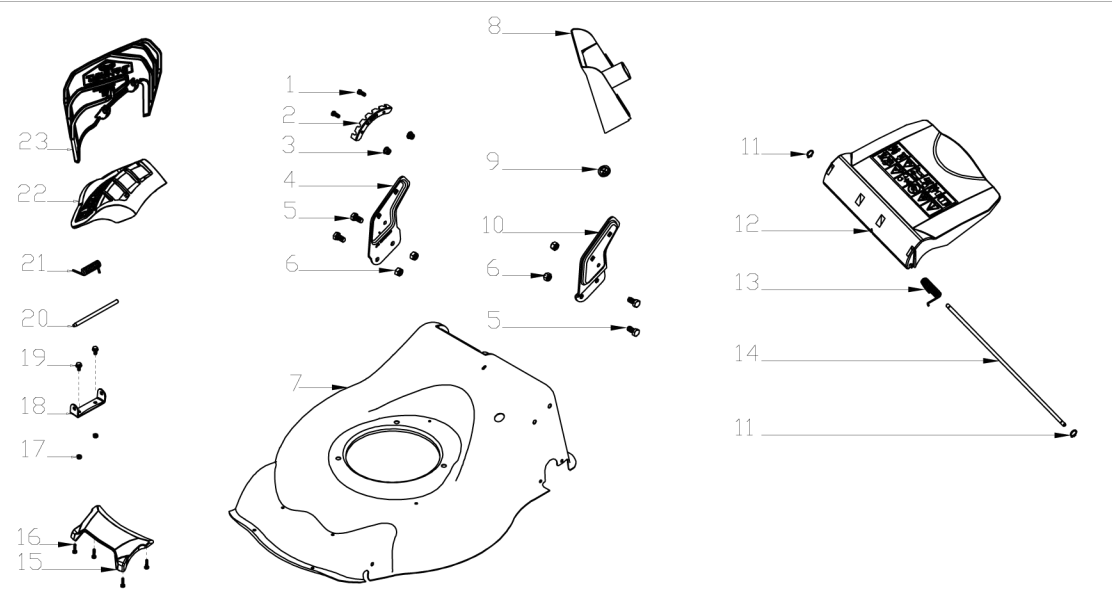

A

B

C

VeGA 424 SDX 5in1 2017

D

E

No.	ID Zboží	Název
A	Part A	
A-1	G2320000000	Foam Pipe
A-2	G3376000001	Clutch Lever
A-3	G3353000004	Clutch Lever
A-4	G3XW0000000	Limiting Stopper
A-5	G333F000004	Upper Handle
A-6	B1088W08050	Bolt
A-7	B5019W00000	Flat Washer
A-8	G33C1100011	Knob
A-9	B2020W00000	Nut
A-10	G23K0000000	Rope Guide
A-11	G23J0000000	Handle Plug
A-12	G23B0000004	Lower Handle
A-13	G33H0000000	Cable Support
A-14	B1010W08025	Bolt
A-15	B1036W08015	Bolt
A-16	B2009W00000	Nut
A-17	B2011W00000	Nut
A-18	G339X300000	Cable Fixing Clamp
A-19	G239XX00500	Brake Cable
A-20	G339XYA0000	Clutch Cable
A-21	B1066B06032	Bolt

No.	ID Zboží	Název
B	Part B	
B-1	Y1300000000	Engine
B-2	G22K0000000	Screw Cap
B-3	G2230000000	Belt Cover
B-4	B1077W08025	Bolt
B-5	B3022W00000	Screw
B-6	B5029W00000	Flat Washer
B-7	BE001W00000	Flat Key
B-8	G34AWY00000	Blade adapter and belt wheel
B-9	G2510000000	17" Blade
B-10	G3520000000	Blade Washer
B-11	B1001B00032	Blade Bolt

No.	ID Zboží	Název
D	Part D	
D-1	G2440000013	Height Adjustment Handle
D-2	G2490000100	Rear Wheel Shaft Assy
D-3	G24AA000000	Inner Wheel Cover
D-4	B6009B00000	Spring Washer
D-5	B0019W00000	Ball Bearing
D-6	G24G0000000	7" Wheel
D-7	B2017W00000	Nut
D-8	G24R2000008	7" Wheel Cover
D-9	G24APY00000	Gearbox
D-10	G24AJ000002	Spring
D-11	G34AN000000	Pin
D-12	G24DV000000	Shaft Sleeve
D-13	B1053W05012	Bolt
D-14	B5031W00000	Flat Washer
D-15	BP006B00000	Lock Ring
D-16	G34AG000000	Left Gear
D-17	BA00EB00000	Belt Li620
D-18	G24D1V00000	Shaft Sleeve
D-19	G34AH000000	Right Gear
D-20	G245X000000	Front Wheel Shaft
D-21	G24BG000000	Precursor axle
D-22	G24E0000000	6" Wheel
D-23	G24P0000008	6" Outer Wheel Cover
D-24	B1057W06010	Bolt
D-25	B2008W00000	Nut
D-26	B5019W00000	Flat Washer
D-27	BB004W00000	Split Pin
D-28	G2410000000	Height Adjustment Connecting Rod