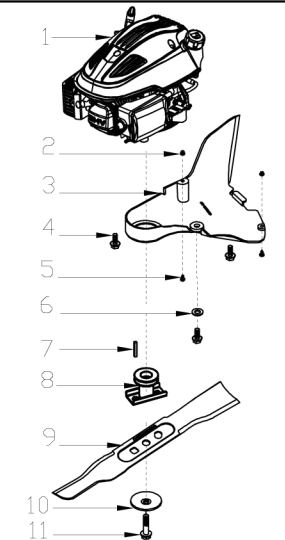

A

B

C

VeGA 424 SDX 5in1 2017

D

E

No.	ID Zboží	Název
A	Part A	
A-1	G2320000000	Foam Pipe
A-2	G3376000001	Clutch Lever
A-3	G3353000004	Clutch Lever
A-4	G3XW0000000	Limiting Stopper
A-5	G333F000004	Upper Handle
A-6	B1088W08050	Bolt
A-7	B5019W00000	Flat Washer
A-8	G33C1100011	Knob
A-9	B2020W00000	Nut
A-10	G23K0000000	Rope Guide
A-11	G23J0000000	Handle Plug
A-12	G23B0000004	Lower Handle
A-13	G33H0000000	Cable Support
A-14	B1010W08025	Bolt
A-15	B1036W08015	Bolt
A-16	B2009W00000	Nut
A-17	B2011W00000	Nut
A-18	G339X300000	Cable Fixing Clamp
A-19	G239XX00500	Brake Cable
A-20	G339XYA0000	Clutch Cable
A-21	B1066B06032	Bolt

No.	ID Zboží	Název
D	Part D	
D-1	G2440000013	Height Adjustment Handle
D-2	G2490000100	Rear Wheel Shaft Assy
D-3	G24AA000000	Inner Wheel Cover
D-4	B6009B00000	Spring Washer
D-5	B0019W00000	Ball Bearing
D-6	G24G0000000	7" Wheel
D-7	B2017W00000	Nut
D-8	G24R2000008	7" Wheel Cover
D-9	G24APY00000	Gearbox
D-10	G24AJ000002	Spring
D-11	G34AN000000	Pin
D-12	G24DV000000	Shaft Sleeve
D-13	B1053W05012	Bolt
D-14	B5031W00000	Flat Washer
D-15	BP006B00000	Lock Ring
D-16	G34AG000000	Left Gear
D-17	BA00EB00000	Belt Li620
D-18	G24D1V00000	Shaft Sleeve
D-19	G34AH000000	Right Gear
D-20	G245X000000	Front Wheel Shaft
D-21	G24BG000000	Precursor axle
D-22	G24E0000000	6" Wheel
D-23	G24P0000008	6" Outer Wheel Cover
D-24	B1057W06010	Bolt
D-25	B2008W00000	Nut
D-26	B5019W00000	Flat Washer
D-27	BB004W00000	Split Pin
D-28	G2410000000	Height Adjustment Connecting Rod