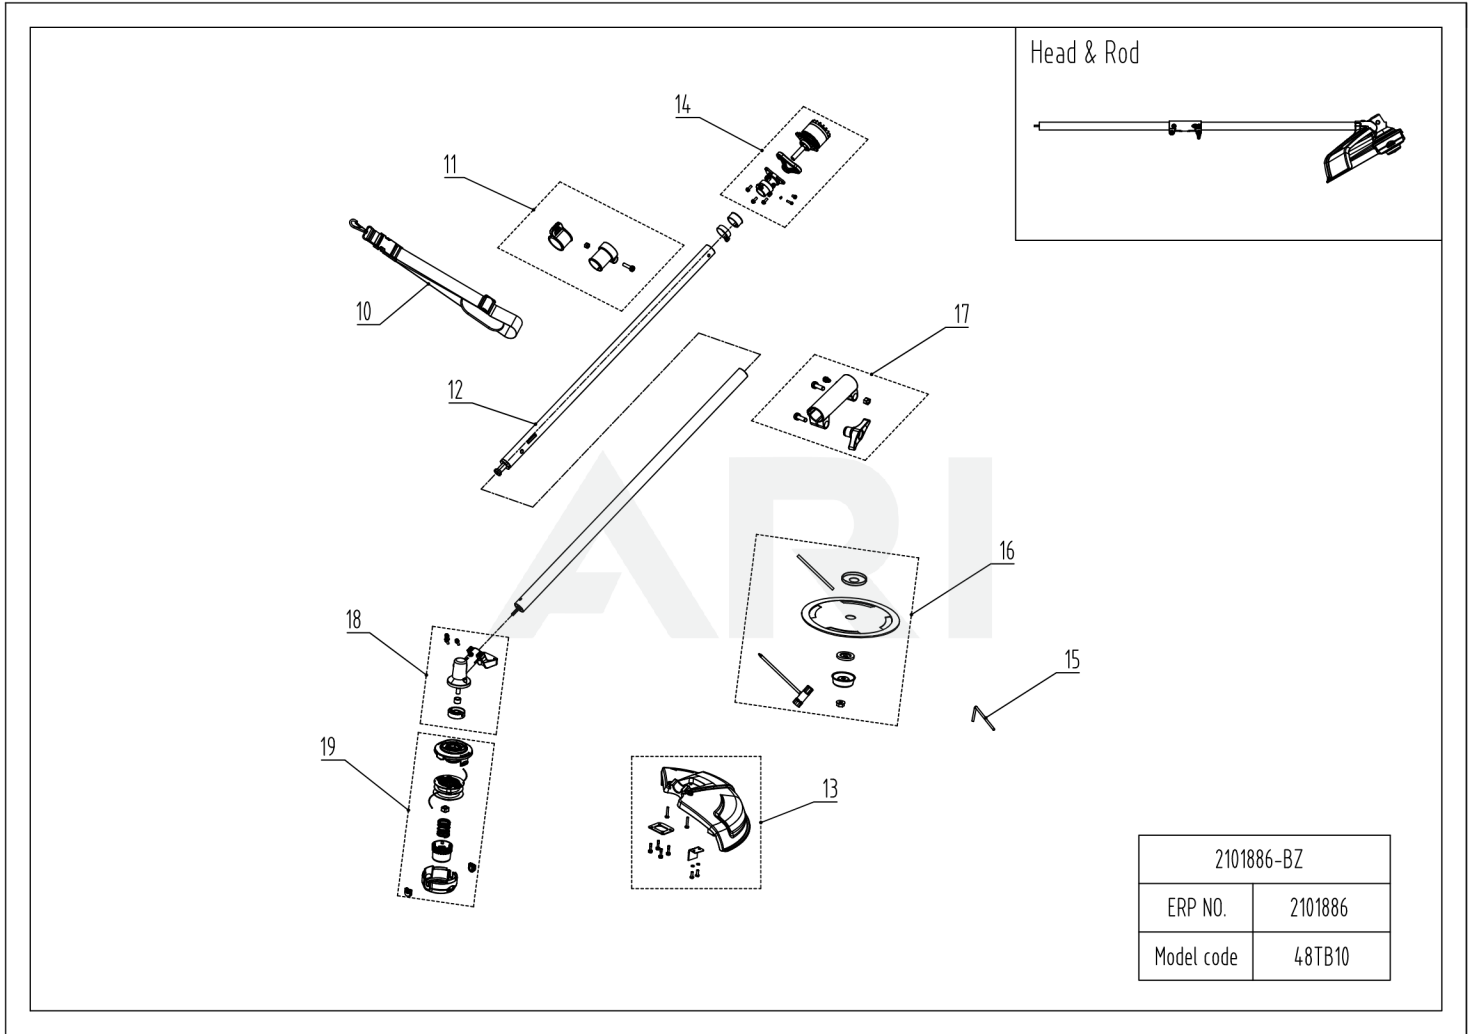

48V String Trimmer 48TB10 2101886

TABLE OF CONTENTS

01 Overview	3
02 Housing	5
03 Handle	7
04 Head	9

01 Overview

2101886-BZ	
ERP NO.	2101886
Model code	48TB10

Rendered by ARI Network Services, Inc.

01 Overview

02 Housing

Ref Number	Part Number	Part Description	Context Notes	Quantity
1	R0101831-00	Rear Housing Assembly	Set	1
2	R0101832-00	Control panel Assembly	Set	1
3	R0101833-00	Speed-control Switch Assembly	Set	1

03 Handle

Rendered by ARI Network Services, Inc.

03 Handle

Ref Number	Part Number	Part Description	Context Notes	Quantity
4	R0101834-00	Switch trigger Assembly		1
5	R0101835-00	Lockout Assembly	Set	1
6	R0101836-00	Auxiliary Handle Knob Assembly		1
7	R0101837-00	Aluminium Pipe Assembly	Set	1
8	R0101838-00	Main Bike Handle Assembly	Set	1
9	R0101839-00	Bike Handle Bracket Assembly		1

04 Head

Rendered by ARI Network Services, Inc.

04 Head

Ref Number	Part Number	Part Description	Context Notes	Quantity
10	R0101840-00	Strap Assembly	Set	1
11	R0101841-00	Harness Buckle Assembly	Set	1
12	R0101844-00	Pole Assembly	Set	1
13	R0101845-00	Guard Assembly	Set	1
14	R0101850-00	Motor Assembly	Set	1
15	R0100813-00	Spanner Assembly	Set	1
16	R0101851-00	Cutting Blade Assembly	Set	1
17	R0101852-00	Jacket Pipe Assembly	Set	1
18	R0101853-00	Bevel Gear Assembly	Set	1
19	R0101854-00	String Head Assembly	Set	1