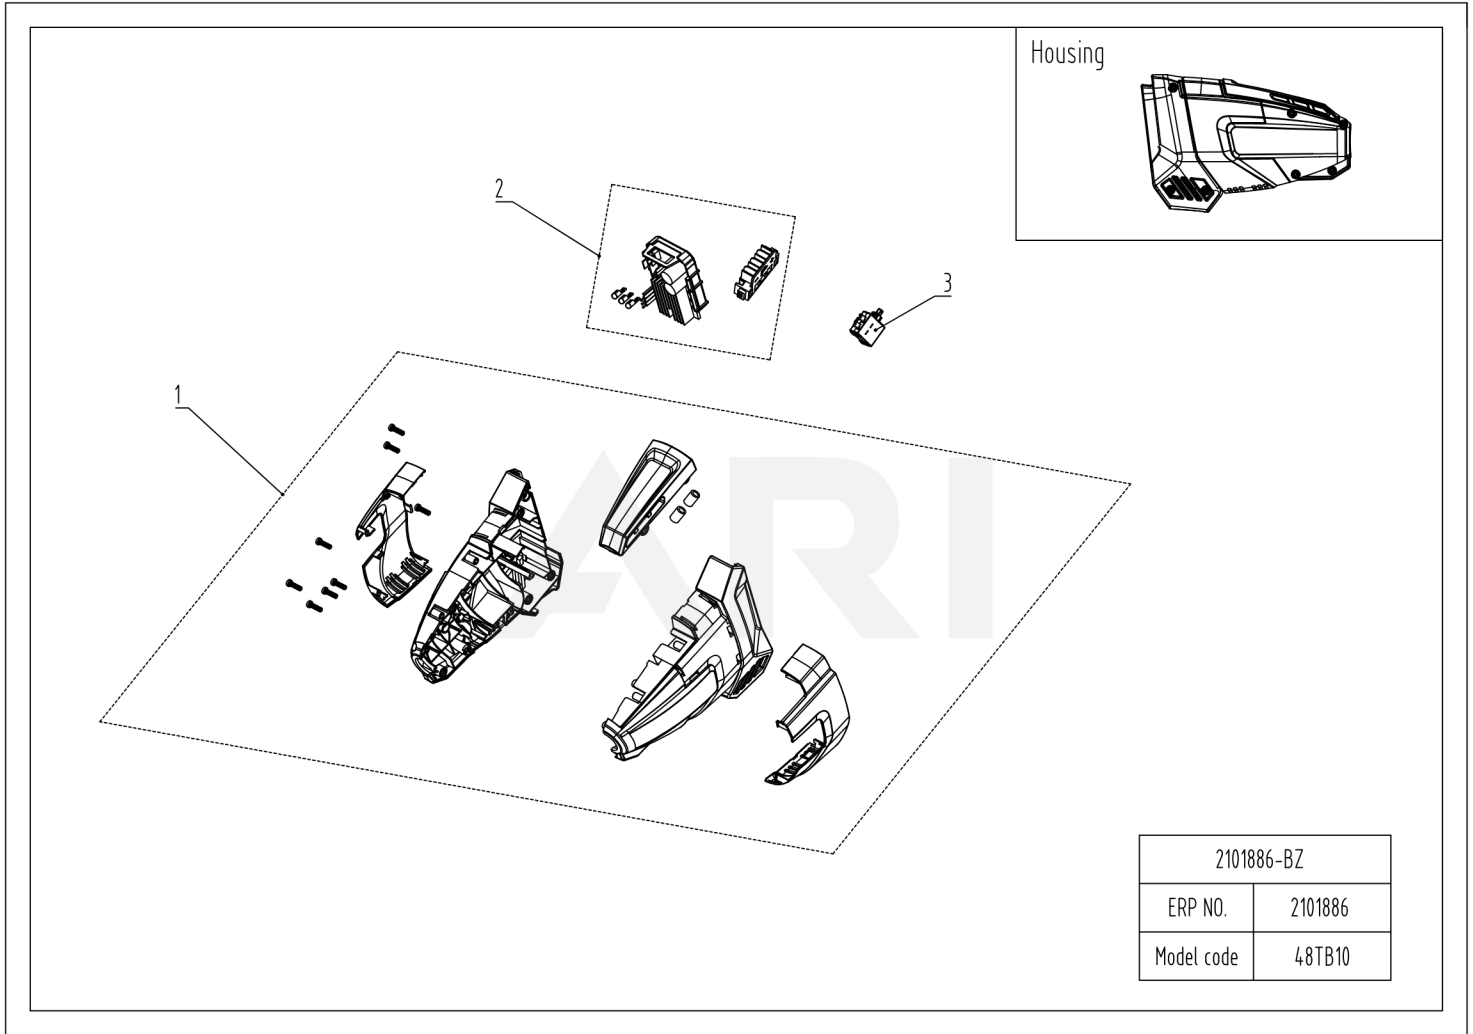

02 Housing

Rendered by ARI Network Services, Inc.

02 Housing

Ref Number	Part Number	Part Description	Context Notes	Quantity
1	R0101831-00	Rear Housing Assembly	Set	1
2	R0101832-00	Control panel Assembly	Set	1
3	R0101833-00	Speed-control Switch Assembly	Set	1