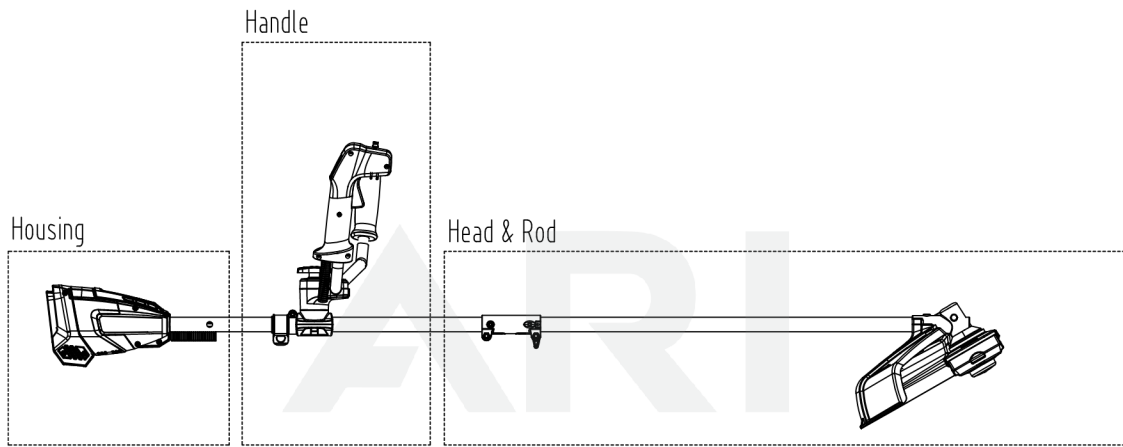

48V String Trimmer 48TB10 2101886

TABLE OF CONTENTS

01 Overview	3
02 Housing	5
03 Handle	7
04 Head	9

01 Overview

2101886-BZ	
ERP NO.	2101886
Model code	48TB10

Rendered by ARI Network Services, Inc.

01 Overview