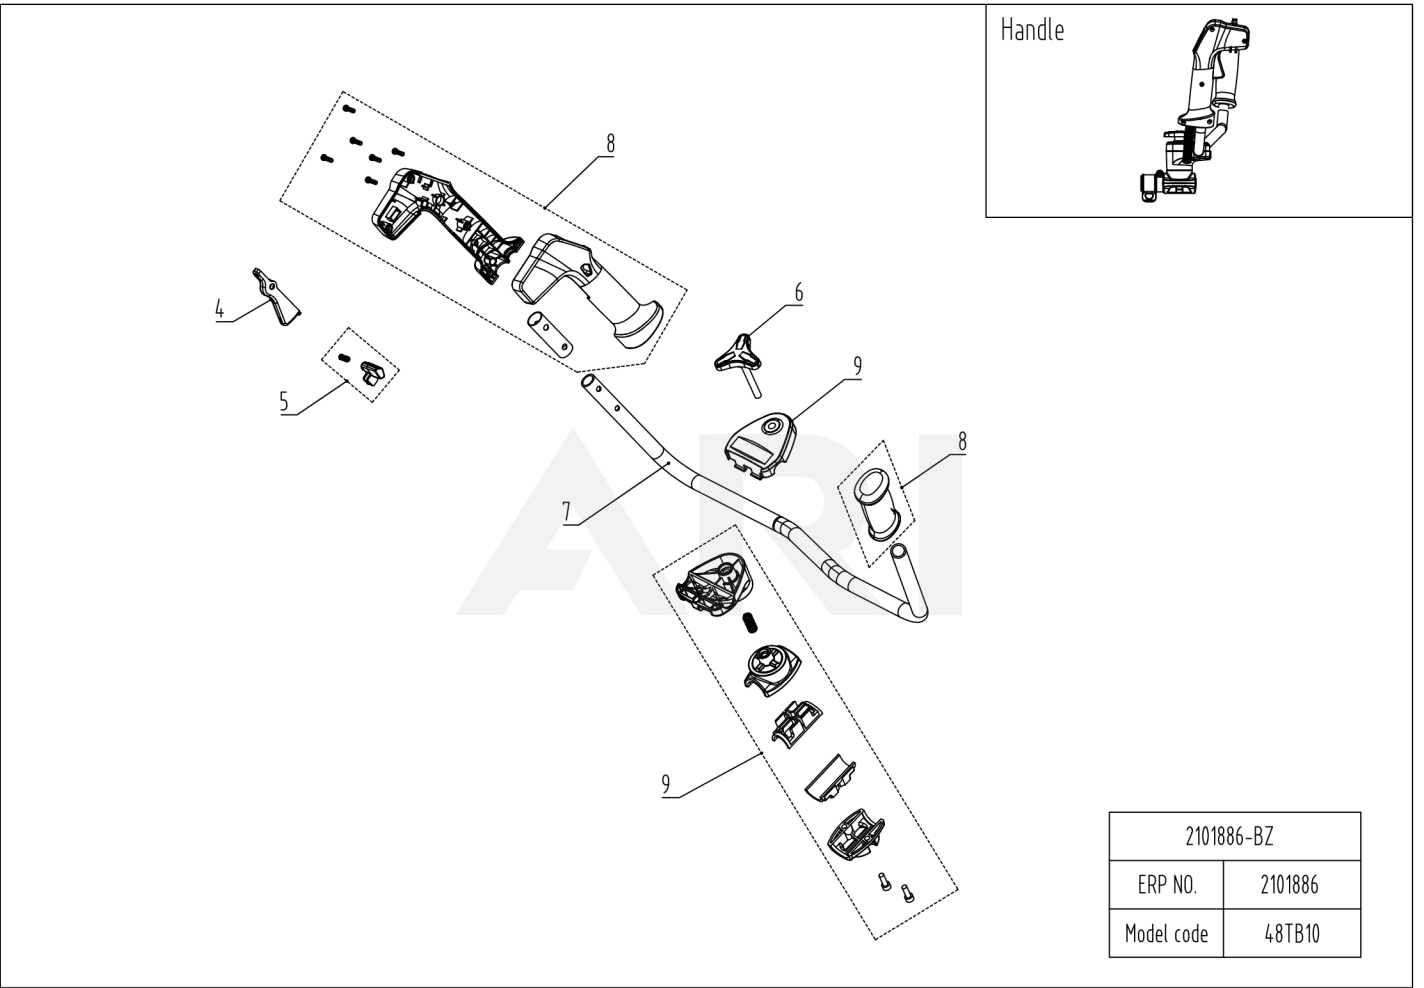

03 Handle

Rendered by ARI Network Services, Inc.

03 Handle

Ref Number	Part Number	Part Description	Context Notes	Quantity
4	R0101834-00	Switch trigger Assembly		1
5	R0101835-00	Lockout Assembly	Set	1
6	R0101836-00	Auxiliary Handle Knob Assembly		1
7	R0101837-00	Aluminium Pipe Assembly	Set	1
8	R0101838-00	Main Bike Handle Assembly	Set	1
9	R0101839-00	Bike Handle Bracket Assembly		1