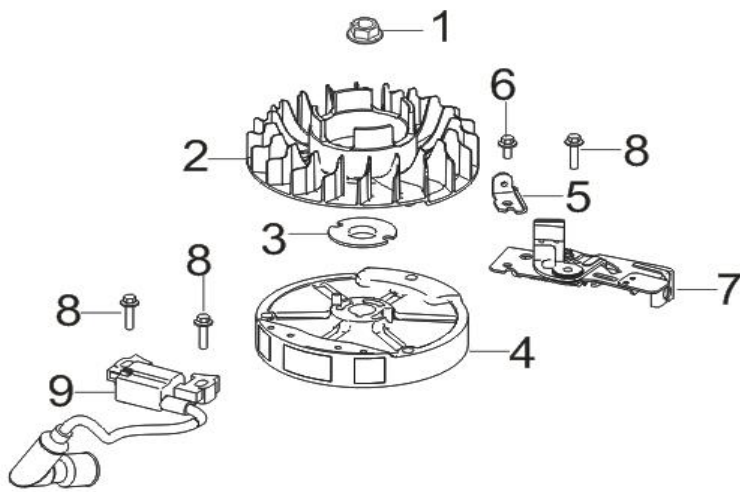

No.	original ID	ID Zboží V-Garden	Název
1	13501-Z010110-00A0	5013501-Z010110-00A0	NUT, FLYWHEEL
2	19352-Z2P0110-00A0	5019352-Z2P0110-00A0	IMPELLER
3	28020-Z2P0110-00A0	5028020-Z2P0110-00A0	SEAT, STARTER CUP
4	13510-Z2P0110-00A0	5013510-Z2P0110-00A0	FLYWHEEL SUBASSEMBLY
5	30029-Z2P0110-00A0	5030029-Z2P0110-00A0	LUG, SHROUD
6	90007-0516-A1A0	5090007-0516-A1A0	BOLT
7	45200-Z2P0110-00A0	5045200-Z2P0110-00A0	BRAKE ASSY.
8	90007-0520-A1A0	5090007-0520-A1A0	BOLT
9	30400-Z2P0110-00A0	5030400-Z2P0110-00A0	COIL, IGNITION