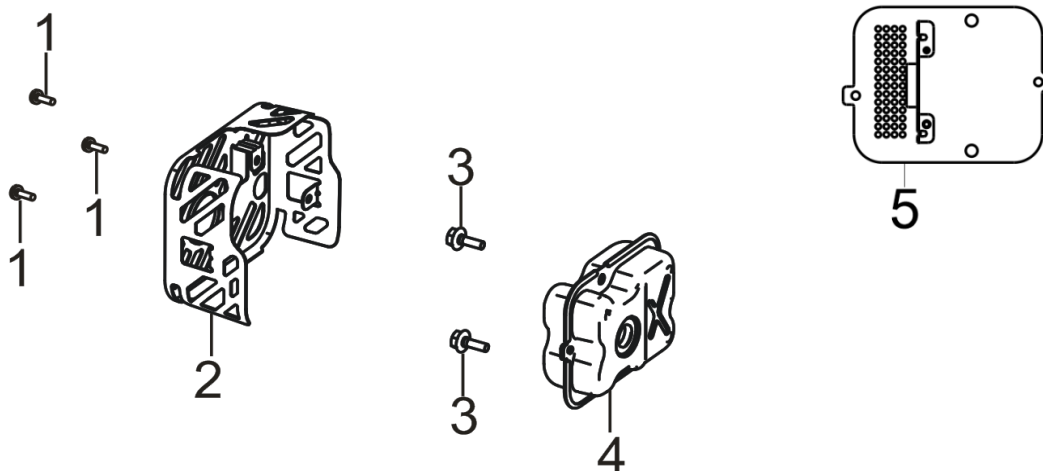

No.	original ID	ID Zboží V-Garden	Název
1	90107-0413-03A0	5090107-0413-03A0	
2	18130-Z2P0110-00A0	5018130-Z2P0110-00A0	COVER, MUFFLER OUTER
3	90001-0616-01A0	5090001-0616-01A0	BOLT
4	18100-Z2P0110-00A0	5018100-Z2P0110-00A0	MUFFLER ASSY.
5	18020-Z2P0110-00A0	5018020-Z2P0110-00A0	PLATE, MUFFLER INSULATOR