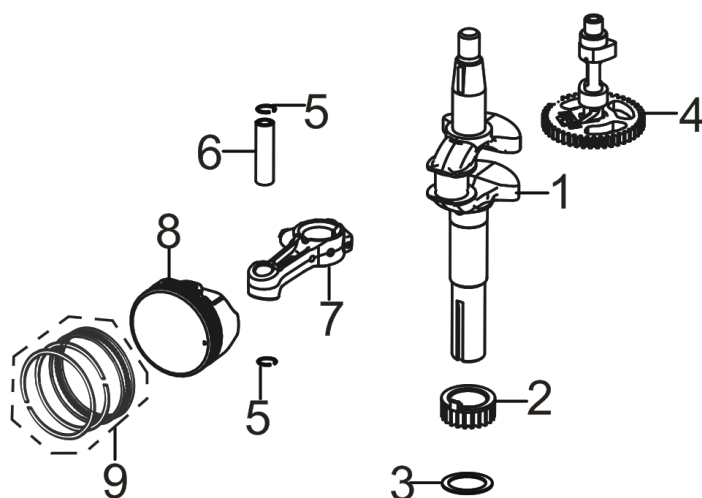

No.	original ID	ID Zboží V-Garden	Název
1	13300-Z2P0411-00A0	5013300-Z2P0411-00A0	CRANKSHAFT ASSY.
2	14014-Z2P0110-00A0	5014014-Z2P0110-00A0	GEAR, TIMING DRIVE
3	90408-Z030210-00A0	5090408-Z030210-00A0	WASHER, FLAT
4	14200-Z2P0110-00A0	5014200-Z2P0110-00A0	CAMSHAFT ASSY.
5	13122-Z240110-00A0	5013122-Z240110-00A0	CLIP, PISTON PIN
6	13121-Z240110-00A0	5013121-Z240110-00A0	PIN, PISTON
7	13010-Z2P0110-00A0	5013010-Z2P0110-00A0	ROD, CONNECTING
8	13111-Z3E0110-00A0	5013111-Z3E0110-00A0	PISTON
9	13200-Z3E0110-00A0	5013200-Z3E0110-00A0	RING ASSY, PISTON