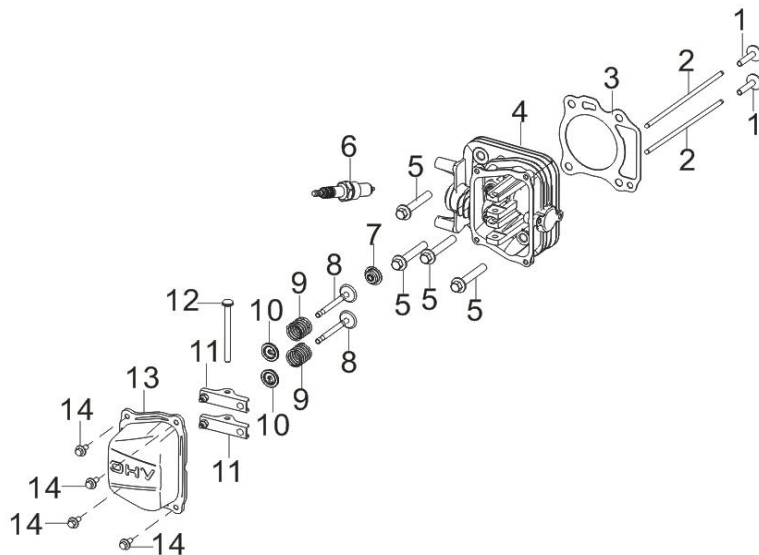

VeGA 404 SDX Motor 2021

No.	original ID	ID Zboží V-Garden	Název
1	11310-Z3E0110-00A0	5011310-Z3E0110-00A0	CRANKCASE SUBASSEMBLY.
2	90682-Z240110-00A0	5090682-Z240110-00A0	SEAL, OIL
3	90682-Z030210-00A0	5090682-Z030210-00A0	SEAL, OIL
4	90103-0410-51A0	5090103-0410-51A0	SCREW
5	11321-Z2P0110-00A0	5011321-Z2P0110-00A0	PIECE, BREATH
6	11337-Z2P0110-00A0	5011337-Z2P0110-00A0	
7	90007-0512-A1A0	5090007-0512-A1A0	BOLT
8	11333-Z2P0110-00A0	5011333-Z2P0110-00A0	PLATE, BREATH GROOVE COVER
9	16061-Z2P0110-00A0	5016061-Z2P0110-00A0	ARM, GOVERNOR
10	90501-Z010110-00A0	5090501-Z010110-00A0	PIN
11	90412-Z870210-00A0	5090412-Z870210-00A0	WASHER, FLAT
12	16062-Z2P0110-00A0	5016062-Z2P0110-00A0	ROD, GOVERNEOR
13	16072-Z010110-00A0	5016072-Z010110-00A0	BOLT, GOVERNOR SUPPORT
14	90305-0600-31A0	5090305-0600-31A0	NUT
15	16070-Z2P0110-00A0	5016070-Z2P0110-00A0	SUPPORT SUBASSEMBLY, GOVERNOR
16	16063-Z2P0110-00A0	5016063-Z2P0110-00A0	SPRING, GOVERNOR
17	19308-Z2P0110-00A0	5019308-Z2P0110-00A0	SHIELD, CRANKCASE SIDE
18	90007-0512-A1A0	5090007-0512-A1A0	BOLT
19	11340-Z2P0110-00A0	5011340-Z2P0110-00A0	
20	16561-Z2P0110-00A0	5016561-Z2P0110-00A0	PLATE SUBASSEMBLY, THROTTLE
21	90007-0512-A1A0	5090007-0512-A1A0	BOLT
22	15010-Z2P0110-Q5A0	5015010-Z2P0110-Q5A0	DIPSTICK, OIL

No.	original ID	ID Zboží V-Garden	Název
1	11411-Z2P0110-00A0	5011411-Z2P0110-00A0	COVER, CRANKCASE
2	90682-Z030320-00A0	5090682-Z030320-00A0	SEAL, OIL
3	90001-0630-01A0	5090001-0630-01A0	BOLT
4	16400-Z2P0110-00A0	5016400-Z2P0110-00A0	GEAR ASSY, GOVERNOR
5	16013-Z030120-00A0	5016013-Z030120-00A0	PLATE, GOVERNOR SPINDLE COMP.
6	90001-0616-01A0	5090001-0616-01A0	BOLT
7	90502-0812-00A0	5090502-0812-00A0	PIN