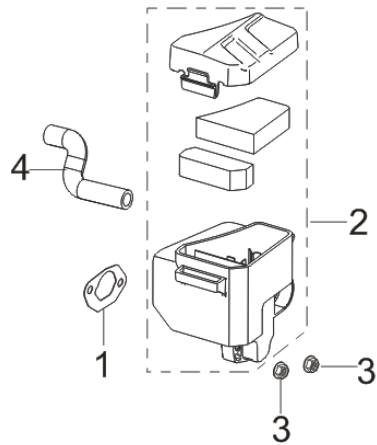

No.	original ID	ID Zboží V-Garden	Název
1	57001-Z2P0110-00A0	5057001-Z2P0110-00A0	GASKET, AIR CLEANER
2	17100-Z2P0110-00A0	5017100-Z2P0110-00A0	CLEANER, AIR
3	90305-0600-31A0	5090305-0600-31A0	NUT
4	17004-Z2P0110-00A0	5017004-Z2P0110-00A0	TUBE, BREATHER