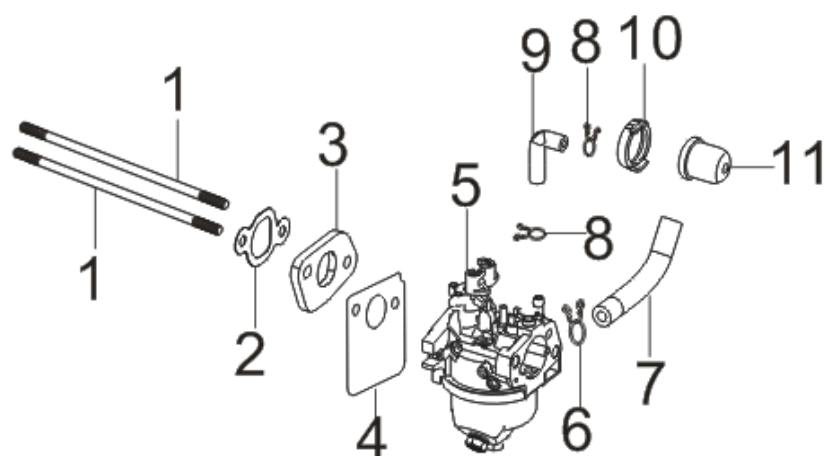

No.	original ID	ID Zboží V-Garden	Název
1	90204-Z010210-01A0	5090204-Z010210-01A0	BOLT
2	17002-Z2P0110-00A0	5017002-Z2P0110-00A0	GASKET, INLET
3	16003-Z2P0110-00A0	5016003-Z2P0110-00A0	PLATE, CARBURETOR INSULATOR
4	16004-Z2P0110-00A0	5016004-Z2P0110-00A0	GASKET, INSULATOR PLATE
5	16100-Z3E0110-00A0	5016100-Z3E0110-00A0	CARBURETOR ASSY.
6	90685-1000-01A0	5090685-1000-01A0	CLAMP
7	90686-Z2P0110-00A0	5090686-Z2P0110-00A0	TUBE, FUEL
8	90685-0700-01A0	5090685-0700-01A0	CLAMP
9	16211-Z2P0110-00A0	5016211-Z2P0110-00A0	TUBE, STARTING RICHED VALVE
10	16212-Z2P0110-00A0	5016212-Z2P0110-00A0	SEAT, STARTING RICHED VALVE
11	16213-Z2P0110-00A0	5016213-Z2P0110-00A0	VALVE BODY, STARTING RICHED