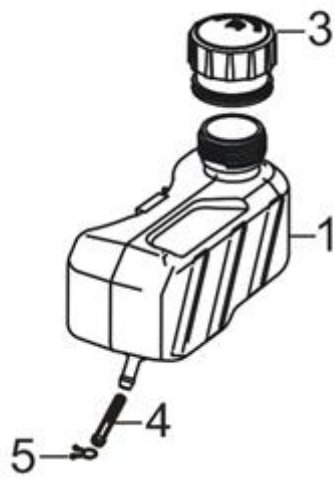

No.	original ID	ID Zboží V-Garden	Název
ID-1	16600-Z2P0110-Q2A0	5016600-Z2P0110-Q2A0	TANK ASSY, FUEL
ID-3	16730-Z030110-00A0	5016730-Z030110-00A0	COVER, FUEL TANK
ID-4	16652-Z030110-00A0	5016652-Z030110-00A0	STRAINER, FUEL
ID-5	90685-1000-01A0	5090685-1000-01A0	CLAMP