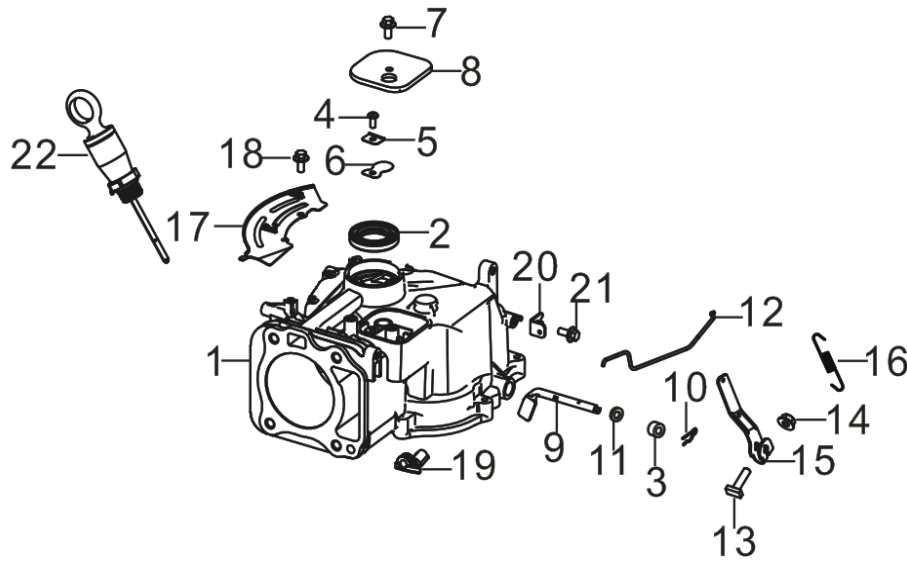

VeGA 404 SDX Motor 2021

No.	original ID	ID Zboží V-Garden	Název
1	11310-Z3E0110-00A0	5011310-Z3E0110-00A0	CRANKCASE SUBASSEMBLY.
2	90682-Z240110-00A0	5090682-Z240110-00A0	SEAL, OIL
3	90682-Z030210-00A0	5090682-Z030210-00A0	SEAL, OIL
4	90103-0410-51A0	5090103-0410-51A0	SCREW
5	11321-Z2P0110-00A0	5011321-Z2P0110-00A0	PIECE, BREATH
6	11337-Z2P0110-00A0	5011337-Z2P0110-00A0	
7	90007-0512-A1A0	5090007-0512-A1A0	BOLT
8	11333-Z2P0110-00A0	5011333-Z2P0110-00A0	PLATE, BREATH GROOVE COVER
9	16061-Z2P0110-00A0	5016061-Z2P0110-00A0	ARM, GOVERNOR
10	90501-Z010110-00A0	5090501-Z010110-00A0	PIN
11	90412-Z870210-00A0	5090412-Z870210-00A0	WASHER, FLAT
12	16062-Z2P0110-00A0	5016062-Z2P0110-00A0	ROD, GOVERNEOR
13	16072-Z010110-00A0	5016072-Z010110-00A0	BOLT, GOVERNOR SUPPORT
14	90305-0600-31A0	5090305-0600-31A0	NUT
15	16070-Z2P0110-00A0	5016070-Z2P0110-00A0	SUPPORT SUBASSEMBLY, GOVERNOR
16	16063-Z2P0110-00A0	5016063-Z2P0110-00A0	SPRING, GOVERNOR
17	19308-Z2P0110-00A0	5019308-Z2P0110-00A0	SHIELD, CRANKCASE SIDE
18	90007-0512-A1A0	5090007-0512-A1A0	BOLT
19	11340-Z2P0110-00A0	5011340-Z2P0110-00A0	
20	16561-Z2P0110-00A0	5016561-Z2P0110-00A0	PLATE SUBASSEMBLY, THROTTLE
21	90007-0512-A1A0	5090007-0512-A1A0	BOLT
22	15010-Z2P0110-Q5A0	5015010-Z2P0110-Q5A0	DIPSTICK, OIL

No.	original ID	ID Zboží V-Garden	Název
1	11411-Z2P0110-00A0	5011411-Z2P0110-00A0	COVER, CRANKCASE
2	90682-Z030320-00A0	5090682-Z030320-00A0	SEAL, OIL
3	90001-0630-01A0	5090001-0630-01A0	BOLT
4	16400-Z2P0110-00A0	5016400-Z2P0110-00A0	GEAR ASSY, GOVERNOR
5	16013-Z030120-00A0	5016013-Z030120-00A0	PLATE, GOVERNOR SPINDLE COMP.
6	90001-0616-01A0	5090001-0616-01A0	BOLT
7	90502-0812-00A0	5090502-0812-00A0	PIN