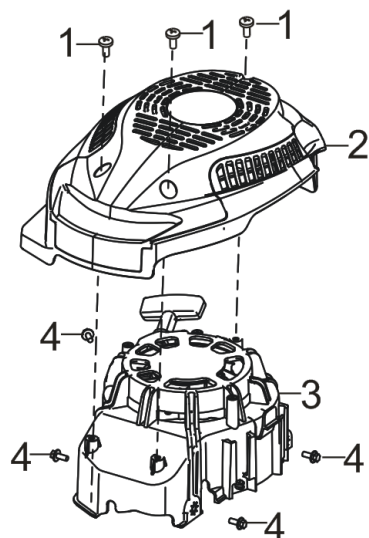

No.	original ID	ID Zboží V-Garden	Název
1	90107-0516-01A0	5090107-0516-01A0	SCREW
2	80001-Z2P0110-SKA0	5080001-Z2P0110-SKA0	HOUSING, ENGINE
3	28200-Z2P0110-Q2A0	5028200-Z2P0110-Q2A0	STARTER ASSY, RECOIL
4	90007-0516-A1A0	5090007-0516-A1A0	BOLT