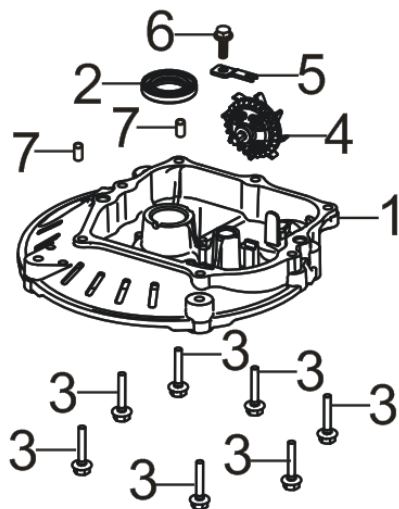

VeGA 404 SDX Motor 2021

No.	original ID	ID Zboží V-Garden	Název
1	11310-Z3E0110-00A0	5011310-Z3E0110-00A0	CRANKCASE SUBASSEMBLY.
2	90682-Z240110-00A0	5090682-Z240110-00A0	SEAL, OIL
3	90682-Z030210-00A0	5090682-Z030210-00A0	SEAL, OIL
4	90103-0410-51A0	5090103-0410-51A0	SCREW
5	11321-Z2P0110-00A0	5011321-Z2P0110-00A0	PIECE, BREATH
6	11337-Z2P0110-00A0	5011337-Z2P0110-00A0	
7	90007-0512-A1A0	5090007-0512-A1A0	BOLT
8	11333-Z2P0110-00A0	5011333-Z2P0110-00A0	PLATE, BREATH GROOVE COVER
9	16061-Z2P0110-00A0	5016061-Z2P0110-00A0	ARM, GOVERNOR
10	90501-Z010110-00A0	5090501-Z010110-00A0	PIN
11	90412-Z870210-00A0	5090412-Z870210-00A0	WASHER, FLAT
12	16062-Z2P0110-00A0	5016062-Z2P0110-00A0	ROD, GOVERNEOR
13	16072-Z010110-00A0	5016072-Z010110-00A0	BOLT, GOVERNOR SUPPORT
14	90305-0600-31A0	5090305-0600-31A0	NUT
15	16070-Z2P0110-00A0	5016070-Z2P0110-00A0	SUPPORT SUBASSEMBLY, GOVERNOR
16	16063-Z2P0110-00A0	5016063-Z2P0110-00A0	SPRING, GOVERNOR
17	19308-Z2P0110-00A0	5019308-Z2P0110-00A0	SHIELD, CRANKCASE SIDE
18	90007-0512-A1A0	5090007-0512-A1A0	BOLT
19	11340-Z2P0110-00A0	5011340-Z2P0110-00A0	
20	16561-Z2P0110-00A0	5016561-Z2P0110-00A0	PLATE SUBASSEMBLY, THROTTLE
21	90007-0512-A1A0	5090007-0512-A1A0	BOLT
22	15010-Z2P0110-Q5A0	5015010-Z2P0110-Q5A0	DIPSTICK, OIL

No.	original ID	ID Zboží V-Garden	Název
1	11411-Z2P0110-00A0	5011411-Z2P0110-00A0	COVER, CRANKCASE
2	90682-Z030320-00A0	5090682-Z030320-00A0	SEAL, OIL
3	90001-0630-01A0	5090001-0630-01A0	BOLT
4	16400-Z2P0110-00A0	5016400-Z2P0110-00A0	GEAR ASSY, GOVERNOR
5	16013-Z030120-00A0	5016013-Z030120-00A0	PLATE, GOVERNOR SPINDLE COMP.
6	90001-0616-01A0	5090001-0616-01A0	BOLT
7	90502-0812-00A0	5090502-0812-00A0	PIN