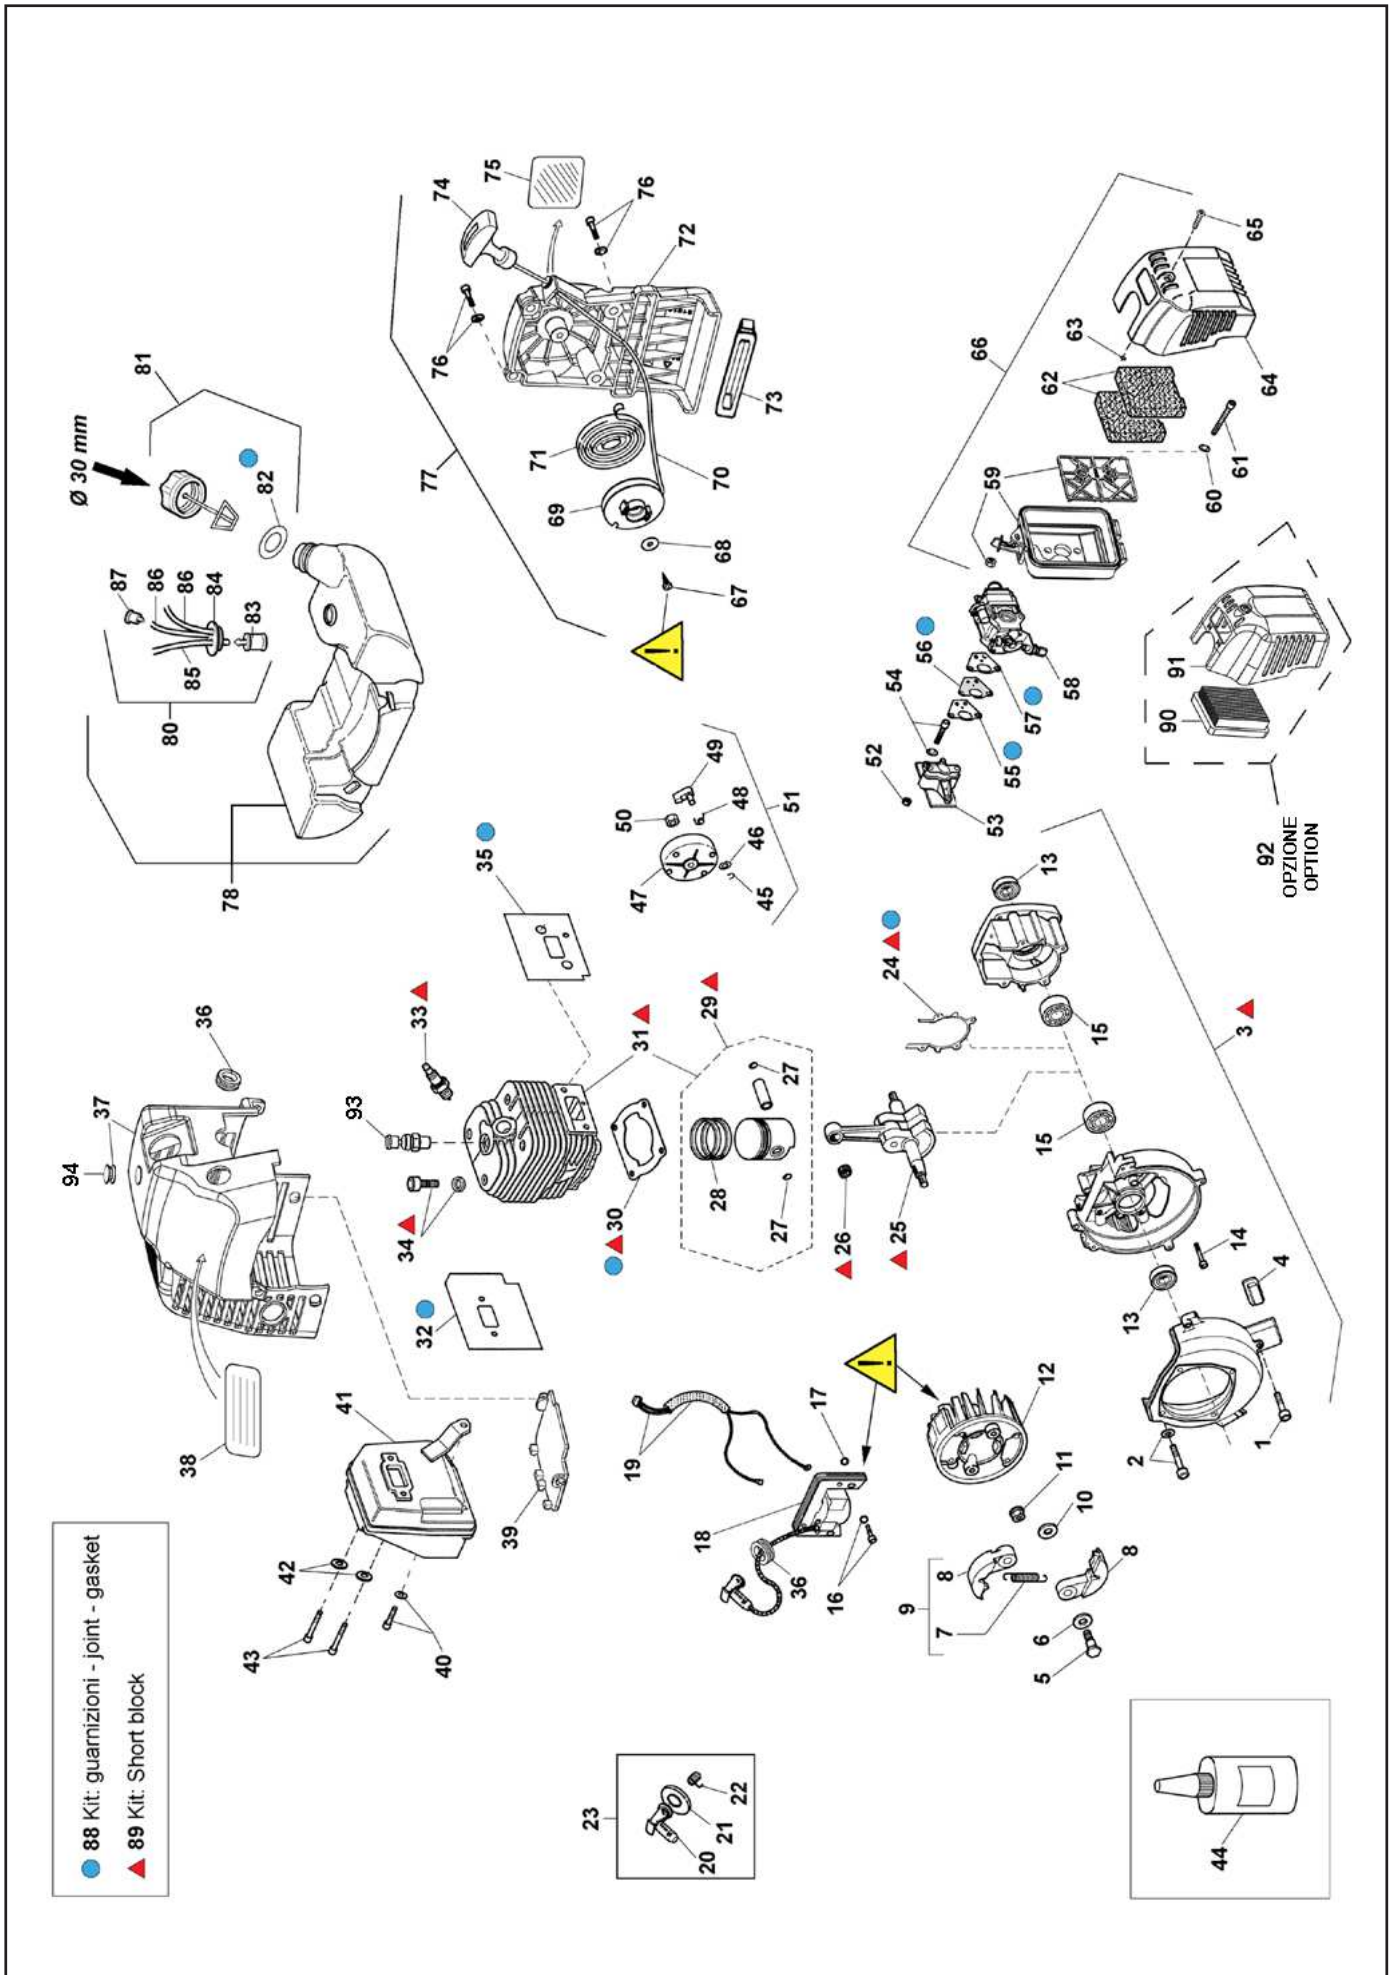

Motore Trivella - Moteur Tariere - Auger Engine (ACTIVE 45 - 55) - Gr. 13

Motore Trivella - Moteur Tariere - Auger Engine (ACTIVE 45 - 55) - Gr. 13