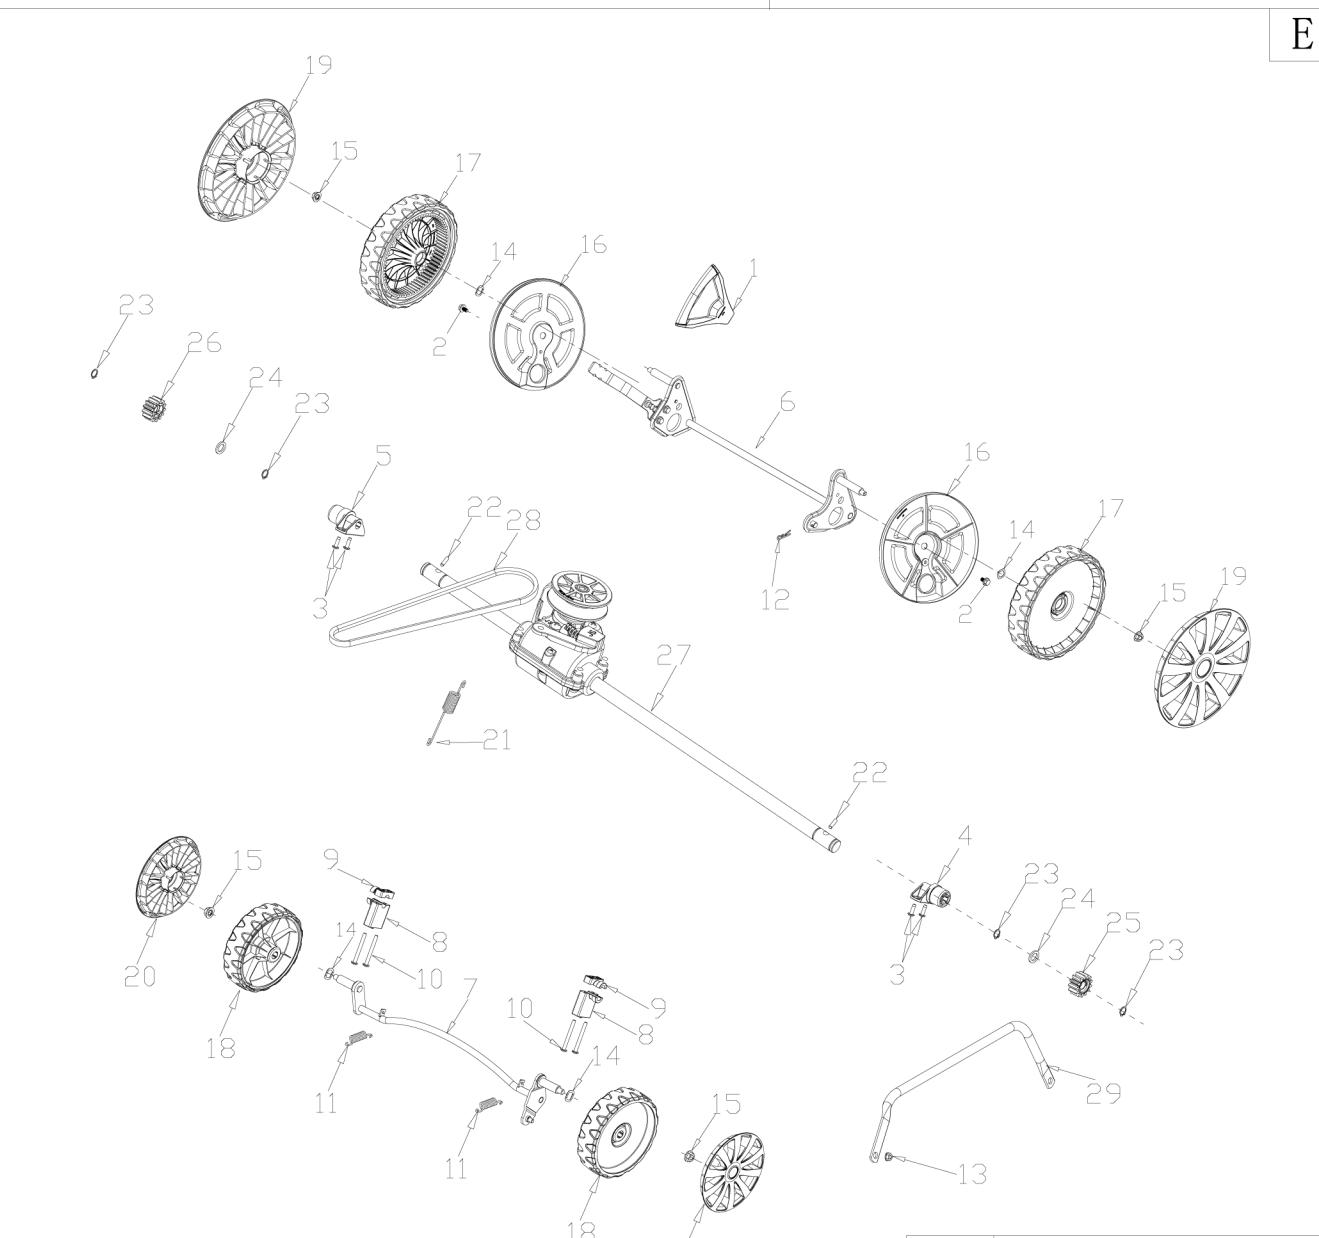

B

VeGA 465 SHBX

r.v. 2026

MODEL	X46SHL-B1
-------	-----------

25001016-X46SHL-B1

Část A			
No.	ID zboží	Název	Qty
A-1	G3XW0000000	Limiting Stopper	1
A-2	G3320000000	Foam Pipe 20x510x3	1
A-3	B2011B00000	Nut	1
A-4	G339X300000	Cable Fixing Clamp	1
A-5	G639XXN0000	Brake Cable	1
A-6	B1066B06032	Bolt M6X32	1
A-7	G33K0000000	Rope Guide ϕ 6	1
A-8	B2011B00000	Nut M6	1
A-9	G33H2000000	Cable Support	1
A-10	G333F000072	Upper Handle ϕ 22	1
A-11	GM3B4000072	Lower handle ϕ 22	1
A-12	B1087W08032	Bolt M8X35	2
A-13	B2009W00000	Nut M8	2
A-14	G33J0000000	Handle Plug	2
A-15	B5019W00000	Flat Washer	4
A-16	B1088W08050	Bolt M8X50	4
A-17	G33C1100010	Knob	4
A-18	G339XY90000	Clutch cabel	1
A-19	G3354N00004	Brake Lever ϕ 7.5	1
A-20	G3375000001	Clutch Lever ϕ 7.5	1
A-21	G33Q0000113	Plastic Decoration	1
A-22	G33Q0000110	Plastic Decoration	1

Část C			
No.	ID zboží	Název	Qty
C-1	YB1FY0B0000	Engine	1
C-2	B1077W08025	Bolt M8X25	3
C-3	BE001W00000	Flat Key 4.775x5x30	1
C-4	G34AWY00000	Blade adapter	1
C-5	GM23N000000	Belt cover	1
C-6	B3044W00000	Screw 5x16	4
C-7	G323GN00000	Belt Cover Plate	1
C-8	G323HN00000	Belt Cover Plate	1
C-9	G3510000000	18" Blade	1
C-10	G3520000000	Blade Washer	1
C-11	B1001B00032	Blade Bolt	1
C-12	B3034B00000	Screw 4.2x15	3
C-13	Y7A1B000013	Engine Cover	1
C-14	Y7A1BB00010	Engine Cover	1
C-15	Y28E0000000	Filtering Net Duct of Fuel	1
C-16	Y28K0000000	Oil Pipe Circlip I	1