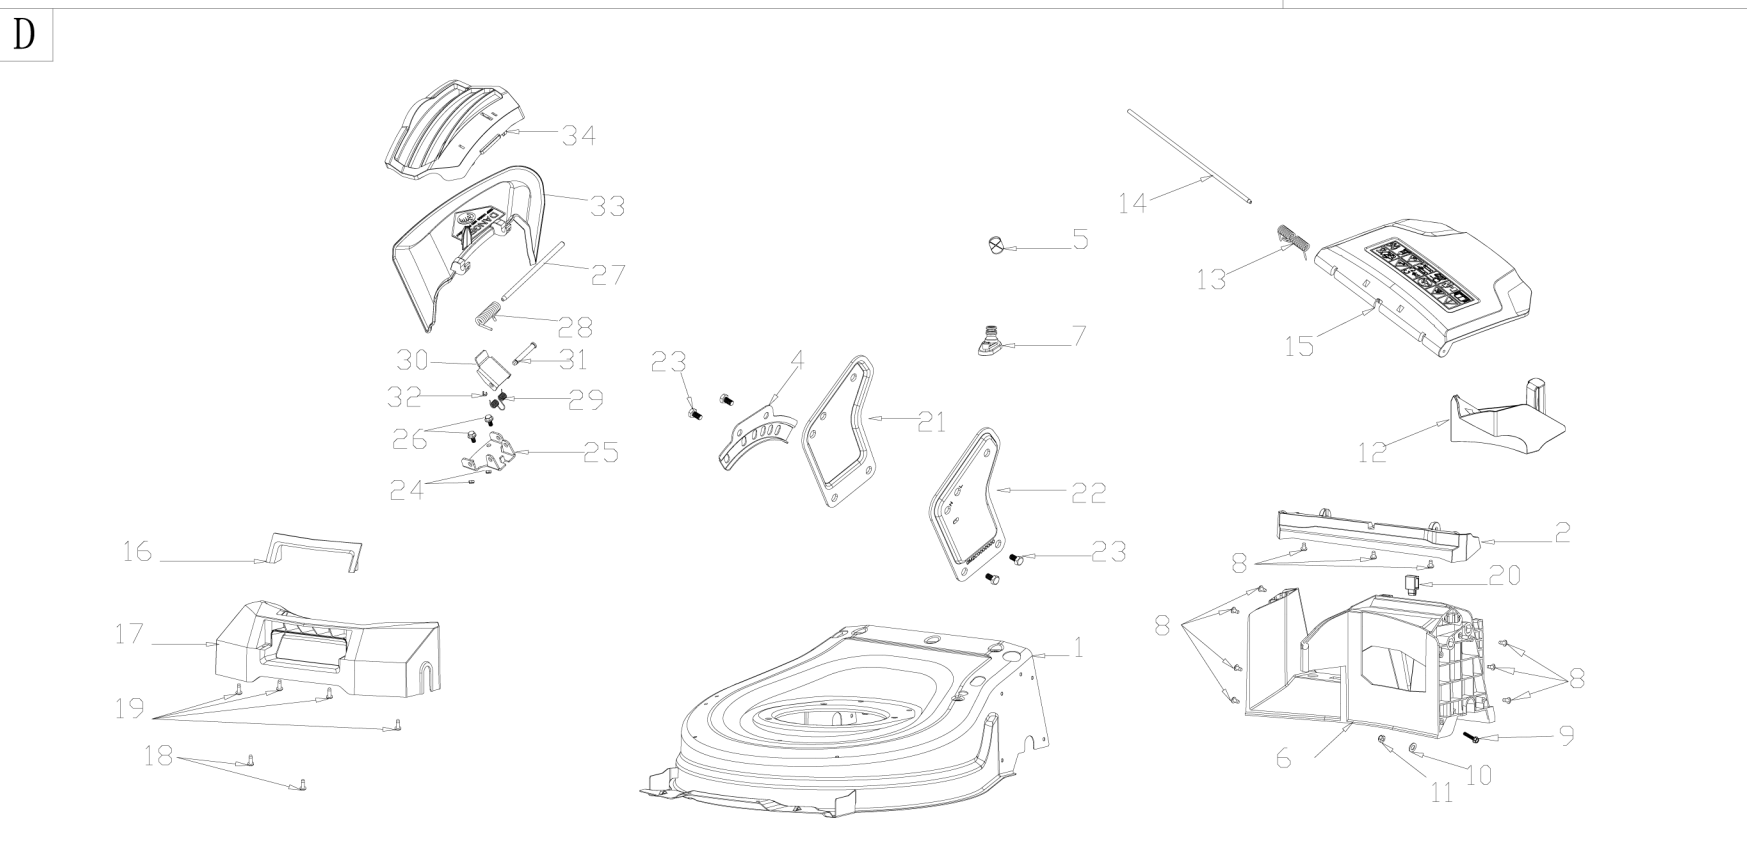

B

VeGA 465 SHBX

r.v. 2026

MODEL	X46SHL-B1
-------	-----------

25001016-X46SHL-B1

Část A			
No.	ID zboží	Název	Qty
A-1	G3XW0000000	Limiting Stopper	1
A-2	G3320000000	Foam Pipe 20x510x3	1
A-3	B2011B00000	Nut	1
A-4	G339X300000	Cable Fixing Clamp	1
A-5	G639XXN0000	Brake Cable	1
A-6	B1066B06032	Bolt M6X32	1
A-7	G33K0000000	Rope Guide ϕ 6	1
A-8	B2011B00000	Nut M6	1
A-9	G33H2000000	Cable Support	1
A-10	G333F000072	Upper Handle ϕ 22	1
A-11	GM3B4000072	Lower handle ϕ 22	1
A-12	B1087W08032	Bolt M8X35	2
A-13	B2009W00000	Nut M8	2
A-14	G33J0000000	Handle Plug	2
A-15	B5019W00000	Flat Washer	4
A-16	B1088W08050	Bolt M8X50	4
A-17	G33C1100010	Knob	4
A-18	G339XY90000	Clutch cabel	1
A-19	G3354N00004	Brake Lever ϕ 7.5	1
A-20	G3375000001	Clutch Lever ϕ 7.5	1
A-21	G33Q0000113	Plastic Decoration	1
A-22	G33Q0000110	Plastic Decoration	1

Část C			
No.	ID zboží	Název	Qty
C-1	YB1FY0B0000	Engine	1
C-2	B1077W08025	Bolt M8X25	3
C-3	BE001W00000	Flat Key 4.775x5x30	1
C-4	G34AWY00000	Blade adapter	1
C-5	GM23N000000	Belt cover	1
C-6	B3044W00000	Screw 5x16	4
C-7	G323GN00000	Belt Cover Plate	1
C-8	G323HN00000	Belt Cover Plate	1
C-9	G3510000000	18" Blade	1
C-10	G3520000000	Blade Washer	1
C-11	B1001B00032	Blade Bolt	1
C-12	B3034B00000	Screw 4.2x15	3
C-13	Y7A1B000013	Engine Cover	1
C-14	Y7A1BB00010	Engine Cover	1
C-15	Y28E0000000	Filtering Net Duct of Fuel	1
C-16	Y28K0000000	Oil Pipe Circlip I	1