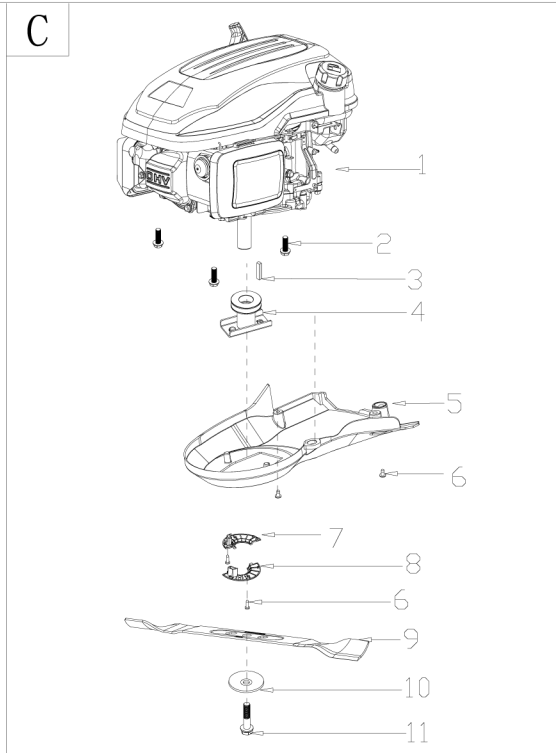

B

VeGA 465 SHBX

r.v. 2026

MODEL	X46SHL-B1
-------	-----------

25001016-X46SHL-B1

Část A			
No.	ID zboží	Název	Qty
A-1	G3XW0000000	Limiting Stopper	1
A-2	G3320000000	Foam Pipe 20x510x3	1
A-3	B2011B00000	Nut	1
A-4	G339X300000	Cable Fixing Clamp	1
A-5	G639XXN0000	Brake Cable	1
A-6	B1066B06032	Bolt M6X32	1
A-7	G33K0000000	Rope Guide ϕ 6	1
A-8	B2011B00000	Nut M6	1
A-9	G33H2000000	Cable Support	1
A-10	G333F000072	Upper Handle ϕ 22	1
A-11	GM3B4000072	Lower handle ϕ 22	1
A-12	B1087W08032	Bolt M8X35	2
A-13	B2009W00000	Nut M8	2
A-14	G33J0000000	Handle Plug	2
A-15	B5019W00000	Flat Washer	4
A-16	B1088W08050	Bolt M8X50	4
A-17	G33C1100010	Knob	4
A-18	G339XY90000	Clutch cabel	1
A-19	G3354N00004	Brake Lever ϕ 7.5	1
A-20	G3375000001	Clutch Lever ϕ 7.5	1
A-21	G33Q0000113	Plastic Decoration	1
A-22	G33Q0000110	Plastic Decoration	1

Část C			
No.	ID zboží	Název	Qty
C-1	YB1FY0B0000	Engine	1
C-2	B1077W08025	Bolt M8X25	3
C-3	BE001W00000	Flat Key 4.775x5x30	1
C-4	G34AWY00000	Blade adapter	1
C-5	GM23N000000	Belt cover	1
C-6	B3044W00000	Screw 5x16	4
C-7	G323GN00000	Belt Cover Plate	1
C-8	G323HN00000	Belt Cover Plate	1
C-9	G3510000000	18" Blade	1
C-10	G3520000000	Blade Washer	1
C-11	B1001B00032	Blade Bolt	1
C-12	B3034B00000	Screw 4.2x15	3
C-13	Y7A1B000013	Engine Cover	1
C-14	Y7A1BB00010	Engine Cover	1
C-15	Y28E0000000	Filtering Net Duct of Fuel	1
C-16	Y28K0000000	Oil Pipe Circlip I	1