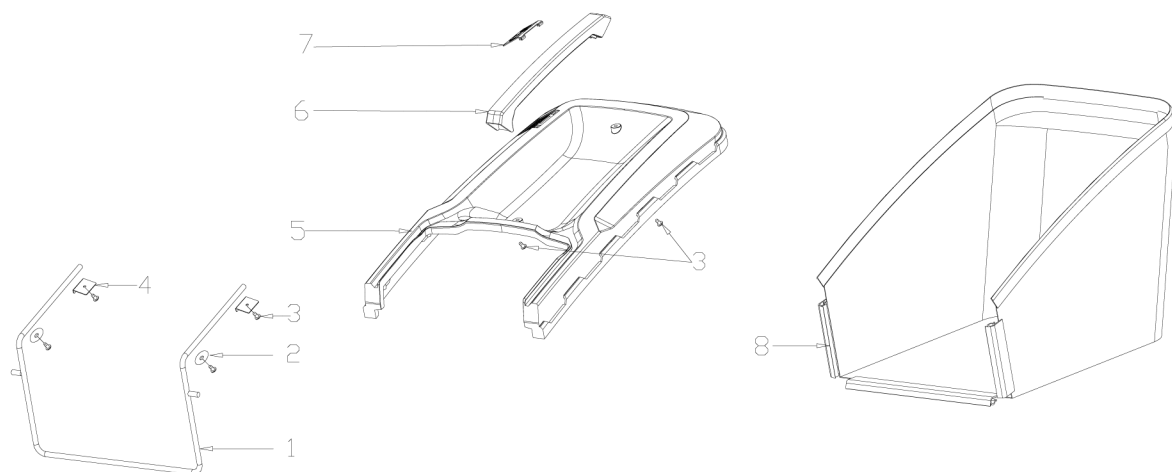

MODEL	X51SHL-C1
NO.25001017	

25001017-X51SHL-C1

Část A			
A	ID zboží	Název	Qty
A-1	G3XW0000000	Limiting Stopper	1
A-2	G3320000000	Foam Pipe	1
A-3	B2011B00000	Nut	1
A-4	G339X300000	Cable Fixing Clamp	1
A-5	G639XXNN000	Cable	1
A-6	B1066B06032	Bolt M6x32	1
A-7	G33K0000000	Rope Guide ϕ 6	1
A-8	B2011B00000	Nut M6	1
A-9	G33H2000000	Cable Support	1
A-10	G333F000072	Upper Handle ϕ 22	1
A-11	GM3B4000072	Lower handle ϕ 22	1
A-12	B1087W08032	Bolt M8X35	2
A-13	B2009W00000	Nut M8	2
A-14	G33J0000000	Handle Plug	2
A-15	B5019W00000	Flat Washer	4
A-16	B1088W08050	Bolt M8x50	4
A-17	G33C1100010	Knob	4
A-18	G339XY90000	Clutch cabel	1
A-19	G3354N00004	Brake Lever ϕ 7.5	1
A-20	G3375000001	Clutch Lever ϕ 7.5	1
A-21	G33Q0000113	Plastic Decoration	1
A-22	G33Q0000110	Plastic Decoration	1

Část C			
C	ID zboží	Název	Qty
C-1	YC1FY0B0000	Engine	1
C-2	B1077W08025	Bolt M8X25	3
C-3	BE001W00000	Flat Key 4.775x5x30	1
C-4	G34AWY00000	Blade adapter	1
C-5	GN23N000000	Belt Cover	1
C-6	B3044W00000	Screw 5X16	4
C-7	G323GN00000	Belt Cover Plate	1
C-8	G323HN00000	Belt Cover Plate	1
C-9	G5510000000	20" Blade	1
C-10	G3520000000	Blade Washer	1
C-11	B1001B00032	Blade Bolt	1
C-12	B3034B00000	Screw 4,2X15	3
C-13	Y7A1B000013	Engine Cover	1
C-14	Y7A1BB00010	Engine Cover	1
C-15	Y28E0000000	Filtering Net Duct of Fuel	1
C-16	Y28K0000000	Oil Pipe Circlip I	1