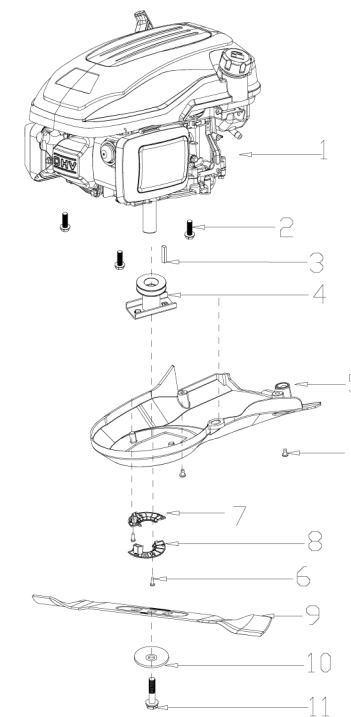

A

B

VeGA 515 SHBX

r.v. 2026

C

D

E

F

MODEL	X51SHL-C1
NO.25001017