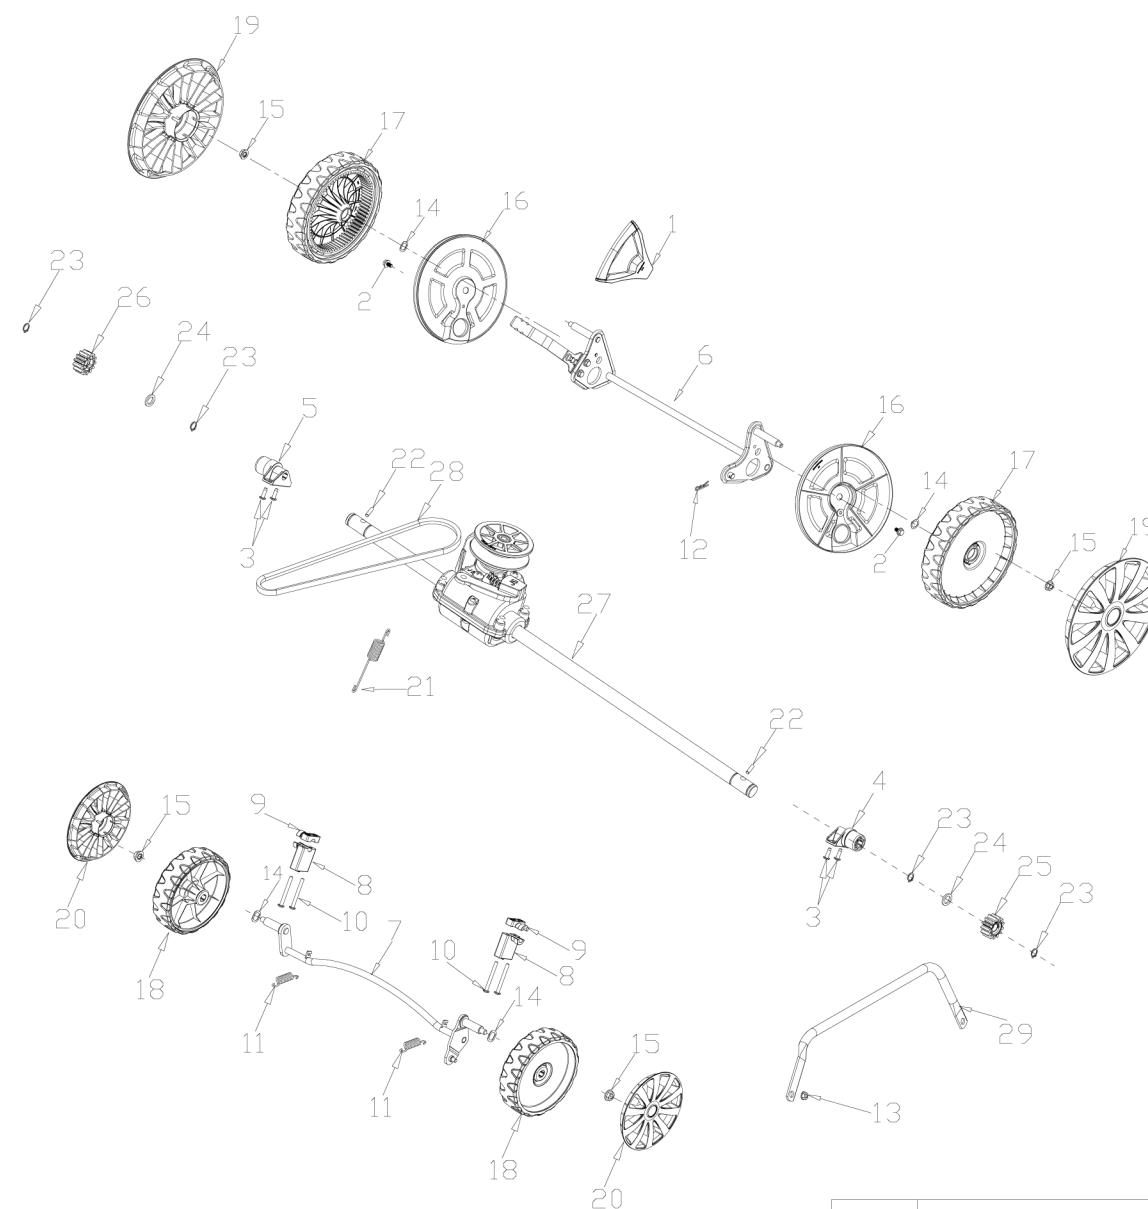

A

B

VeGA 515 SHBX

r.v. 2026

C

D

E

F

MODEL	X51SHL-C1
NO.25001017