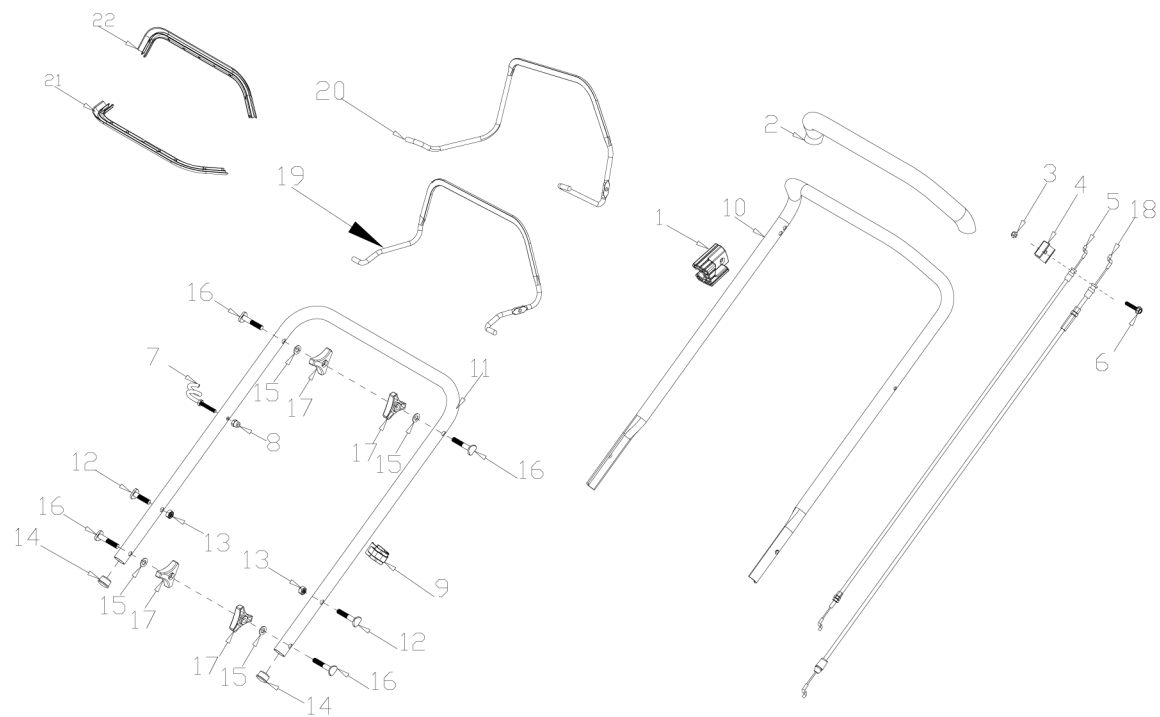

A

B

VeGA 515 SHBX

r.v. 2026

C