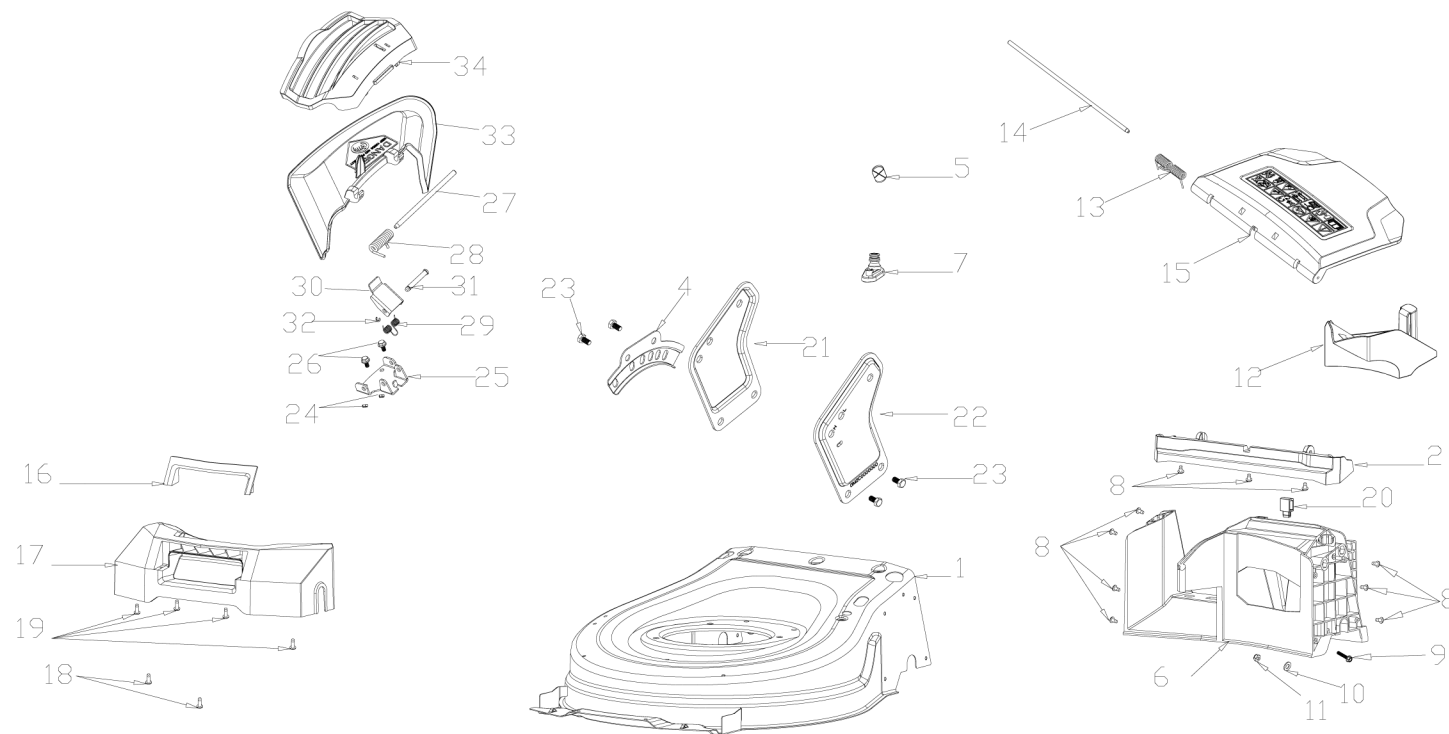

A

B

VeGA 515 SHBX

r.v. 2026

C

D

E

F

MODEL	X51SHL-C1
NO.25001017