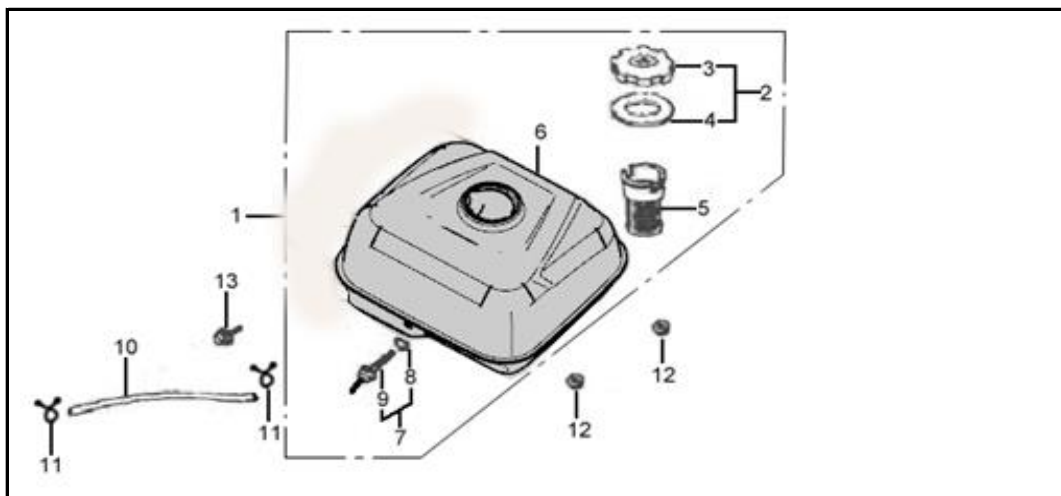

FUEL TANK

No.	original ID	ID Zboží V-GARDEN	Název
1	16600-E01C01-R01	16600-E01C01R01	FUEL TANK COMP/ C type
2		16600E01C01R01X	TANK CAP COM.
3			TANK CAP
4			SEALING GASKET TANK CAP
5	16666-E01C01-000	16666-E01C01000	FUEL FILTER
6			TANK NOUMENON
7		16600E01C01R01Y	JOINT FUEL TANK COM
8			PACKING JOINT
9			JOINT FUEL TANK
10	90686-E01001-000	90686-E01001000	TUBE FUEL
11	90740-E01001-001	90740-E01001001	CLIP TUBE
12	90103-0628-09	90103-0628-09	FLANGE SCREW M6
13	90602-0600-39	90602-0600-39	FLANGE BOLT M6*32