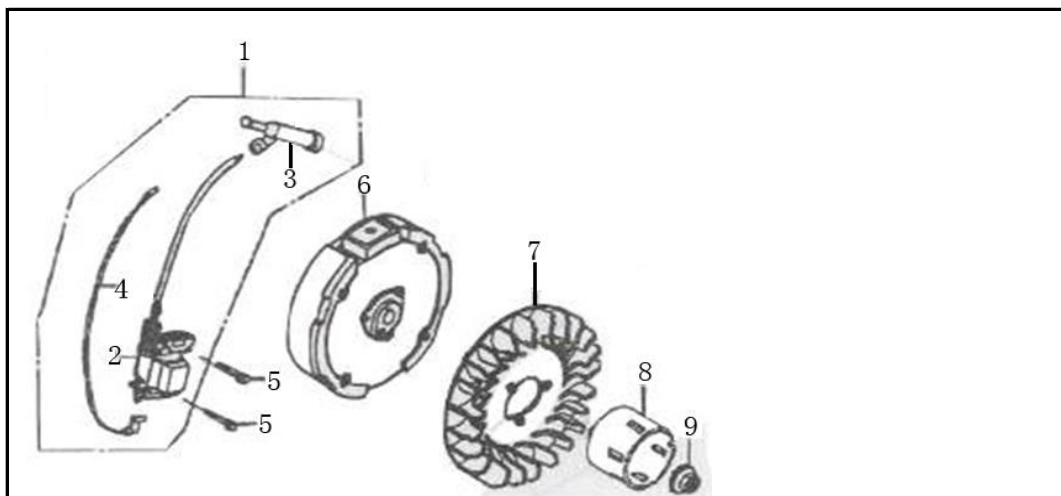

FLYWHEEL/COILASSY

No.	original ID	ID Zboží V-GARDEN	Název
1	30400-E01001-000	30400-E01001000	COIL ASSY IGNITION
2		30400E01001000X	COIL IGNITION
3		30400E01001000Y	CAP ASSY NOISE SUPPRESS
4		30400E01001000Z	CORD STOP SWITCH
5	90103-0625-09	90103-0625-09	BOLT FLANGE 6X30
6	13510-E01001-000	13510-E01001000	FLYWHEEL COMP
7	19352-E01003-000	19352-E01003000	FAN COOLING
8	28002-E01001-001	28002-E01001001	FULLEY STARTER
9	13501-E01001-001	13501-E01001001	NUT SPECIAL