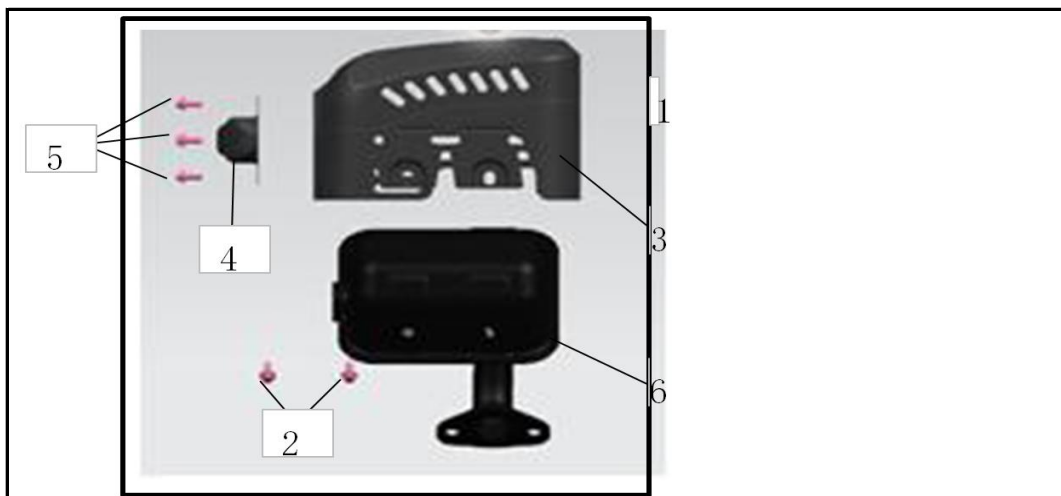

MUFFLER

No.	original ID	ID Zboží V-GARDEN	Název
1	18100-E01C04-000	18100-E01C04000	MUFFLER COM.
2			Bolt M6X10
3	18104-E01C01-000	18104-E01C01000	MUFFLER COVER
4	18139-E01C01-000	18139-E01C01000	DIRECTION TURNING PIPE
5			self-drilling screws
6	18160-E01C01-000	18160-E01C01000	MUFFLER BODY/ C type