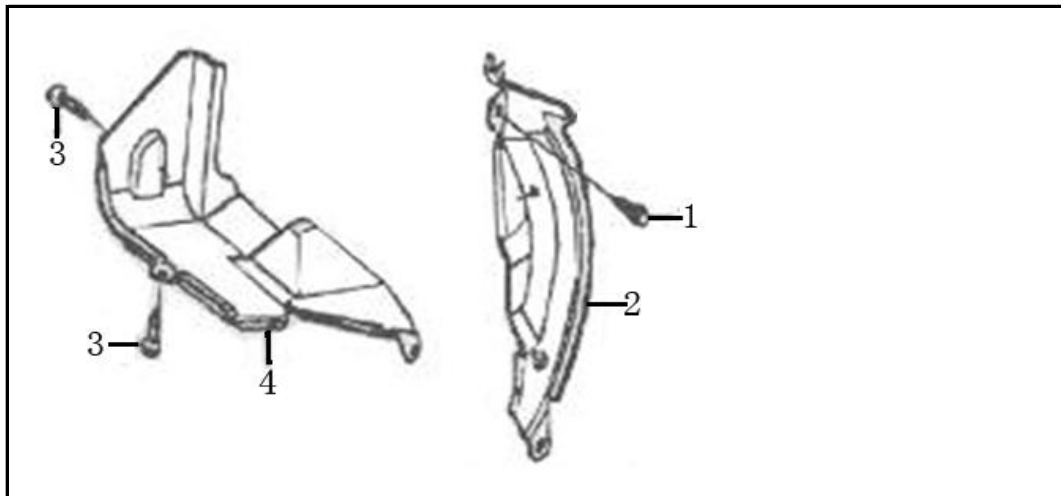

DIVERSION ASSY

No.	original ID	ID Zboží V-GARDEN	Název
1	90103-0620-09	90103-0620-09	BOLT FLANGE 6X20
2	19340-E01001-001	19340-E01001001	PLATE SIDE
3	90103-0612-09	90103-0612-09	BOLT FLANGE 6X8
4	19304-E01001-001	19304-E01001001	SHROUD COMP